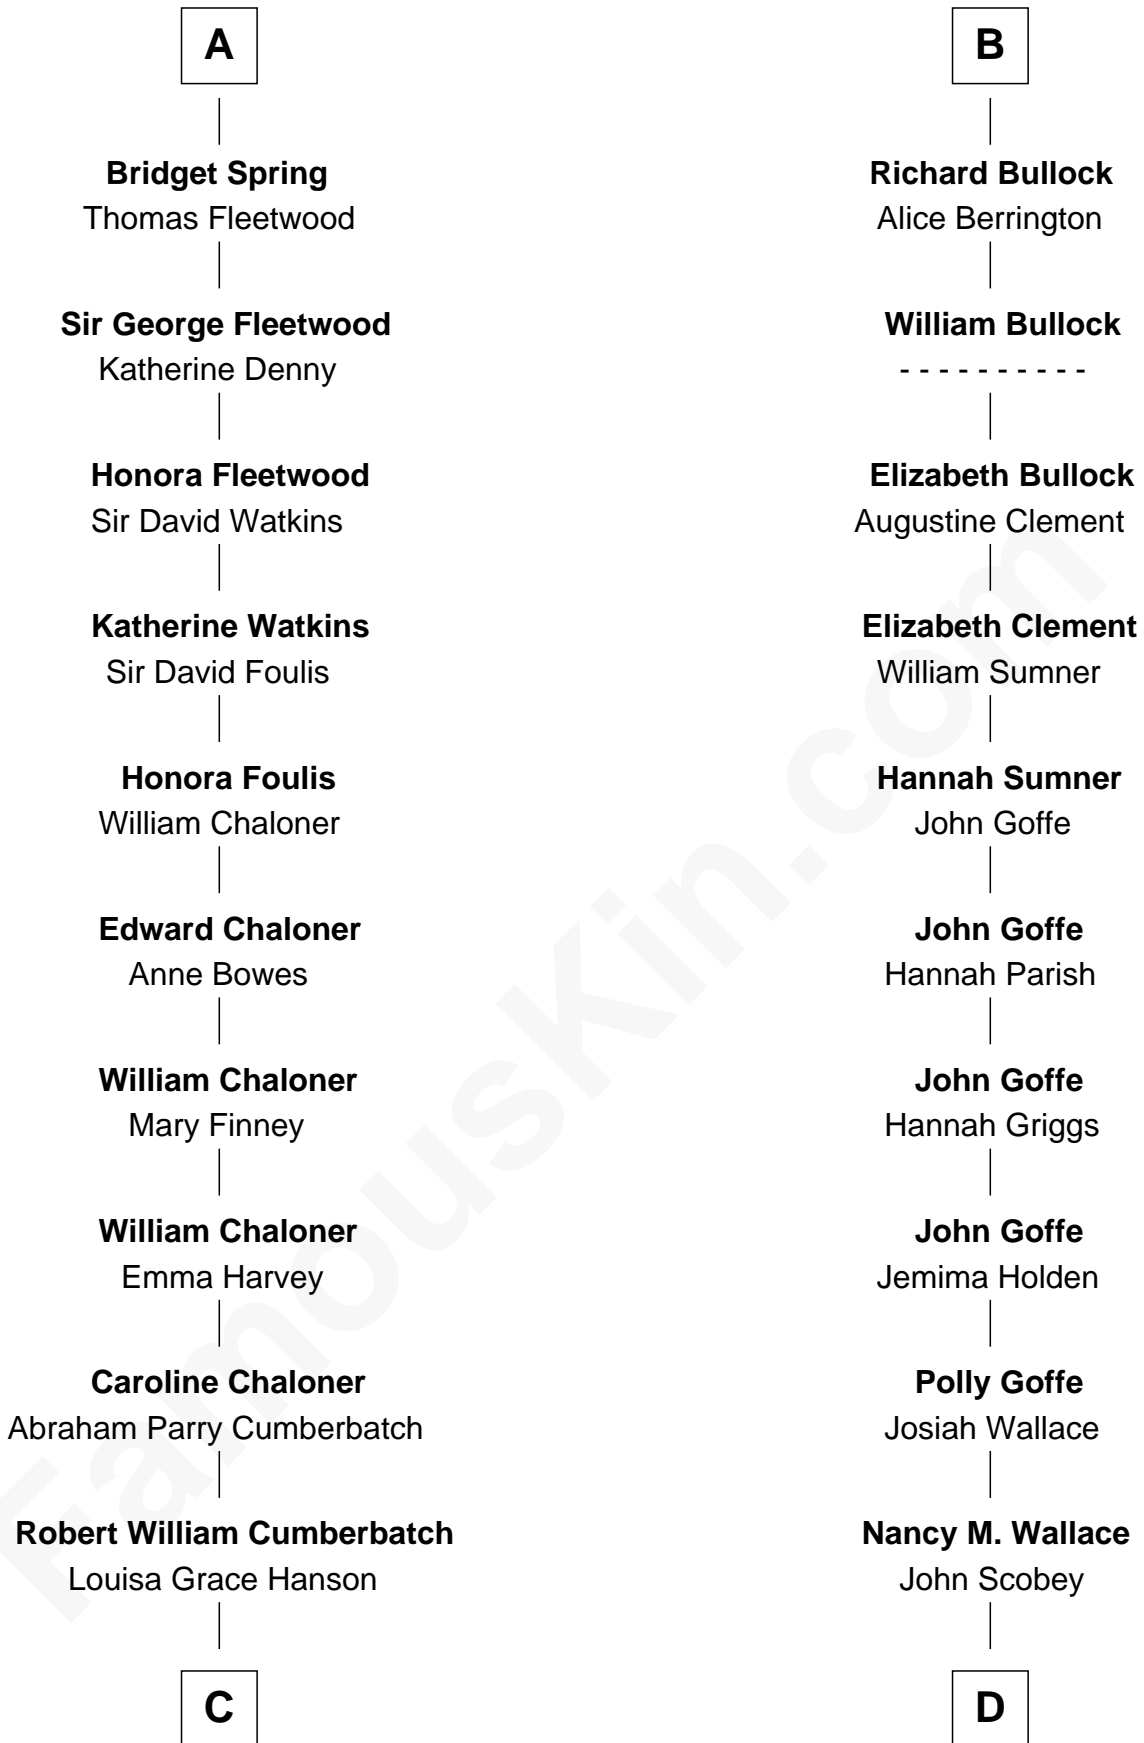

FamousKin.com

Relationship Chart of

Benedict Cumberbatch

Movie, Television and Stage Actor

19th cousin 1 time removed of

Lou (Henry) Hoover

First Lady of President Herbert Hoover

Bartholomew de Badlesmere

Sir Roger Wentworth

Henry Wentworth

Elizabeth Howard

Margery Wentworth

Sir William Waldegrave

Dorothy Waldegrave

Sir John Spring

A

Maud de Badlesmere

John de Vere

Aubrey de Vere

Alice FitzWalter

Sir Richard de Vere

Alice Sergeaux

Sir John de Vere

Elizabeth Howard

Joan de Vere

Sir William Norreys

Margaret Norreys

Gilbert Bullock

Thomas Bullock

Alice Kingsmill

B

C