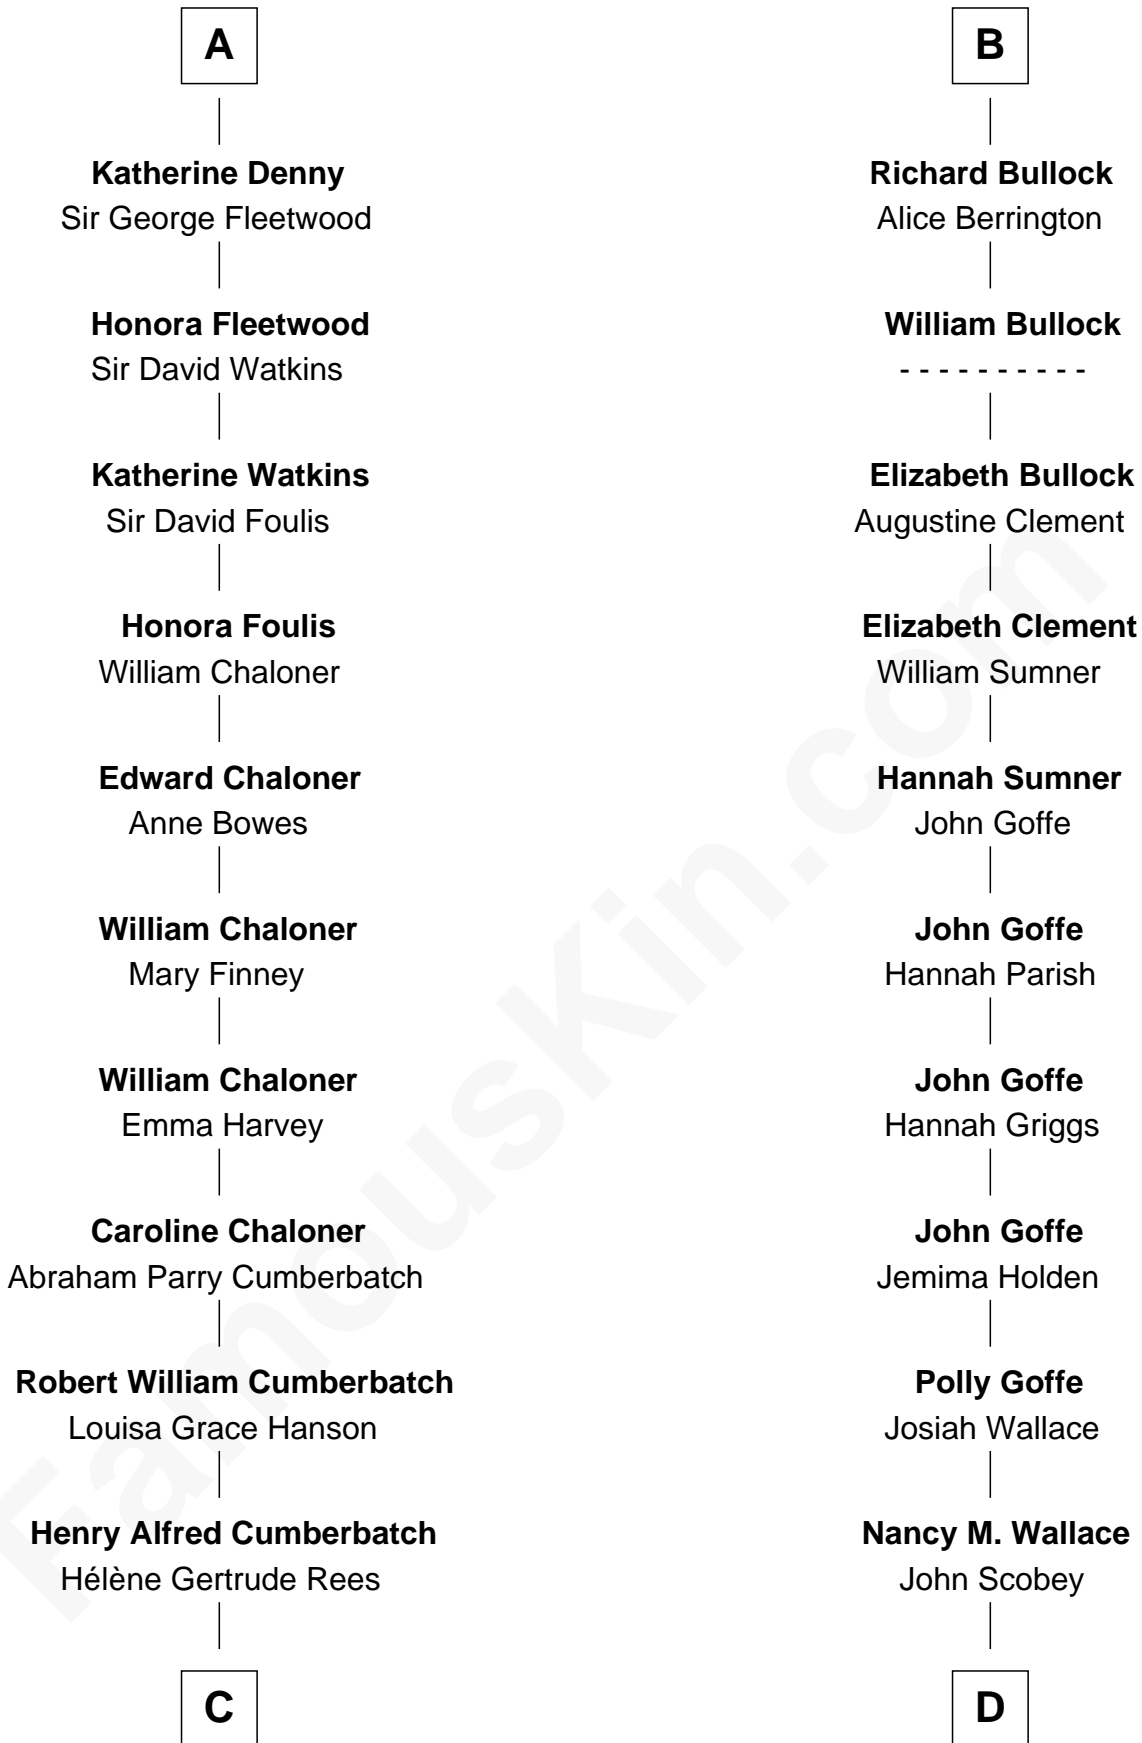

FamousKin.com
Relationship Chart of
Benedict Cumberbatch
Movie, Television and Stage Actor

19th cousin of
Lou (Henry) Hoover
First Lady of President Herbert Hoover

C

Henry Carlton Cumberbatch

Pauline Ellen Laing Congdon

Timothy Carlton Congdon Cumberbatch

Wanda Ventham

Benedict Cumberbatch

Movie, Television and Stage Actor

D

Philomelia Sophia Scobey

Phineas Weed

Florence Ida Weed

Charles Delano Henry

Lou (Henry) Hoover

First Lady of Herbert Hoover

FamousKin.com