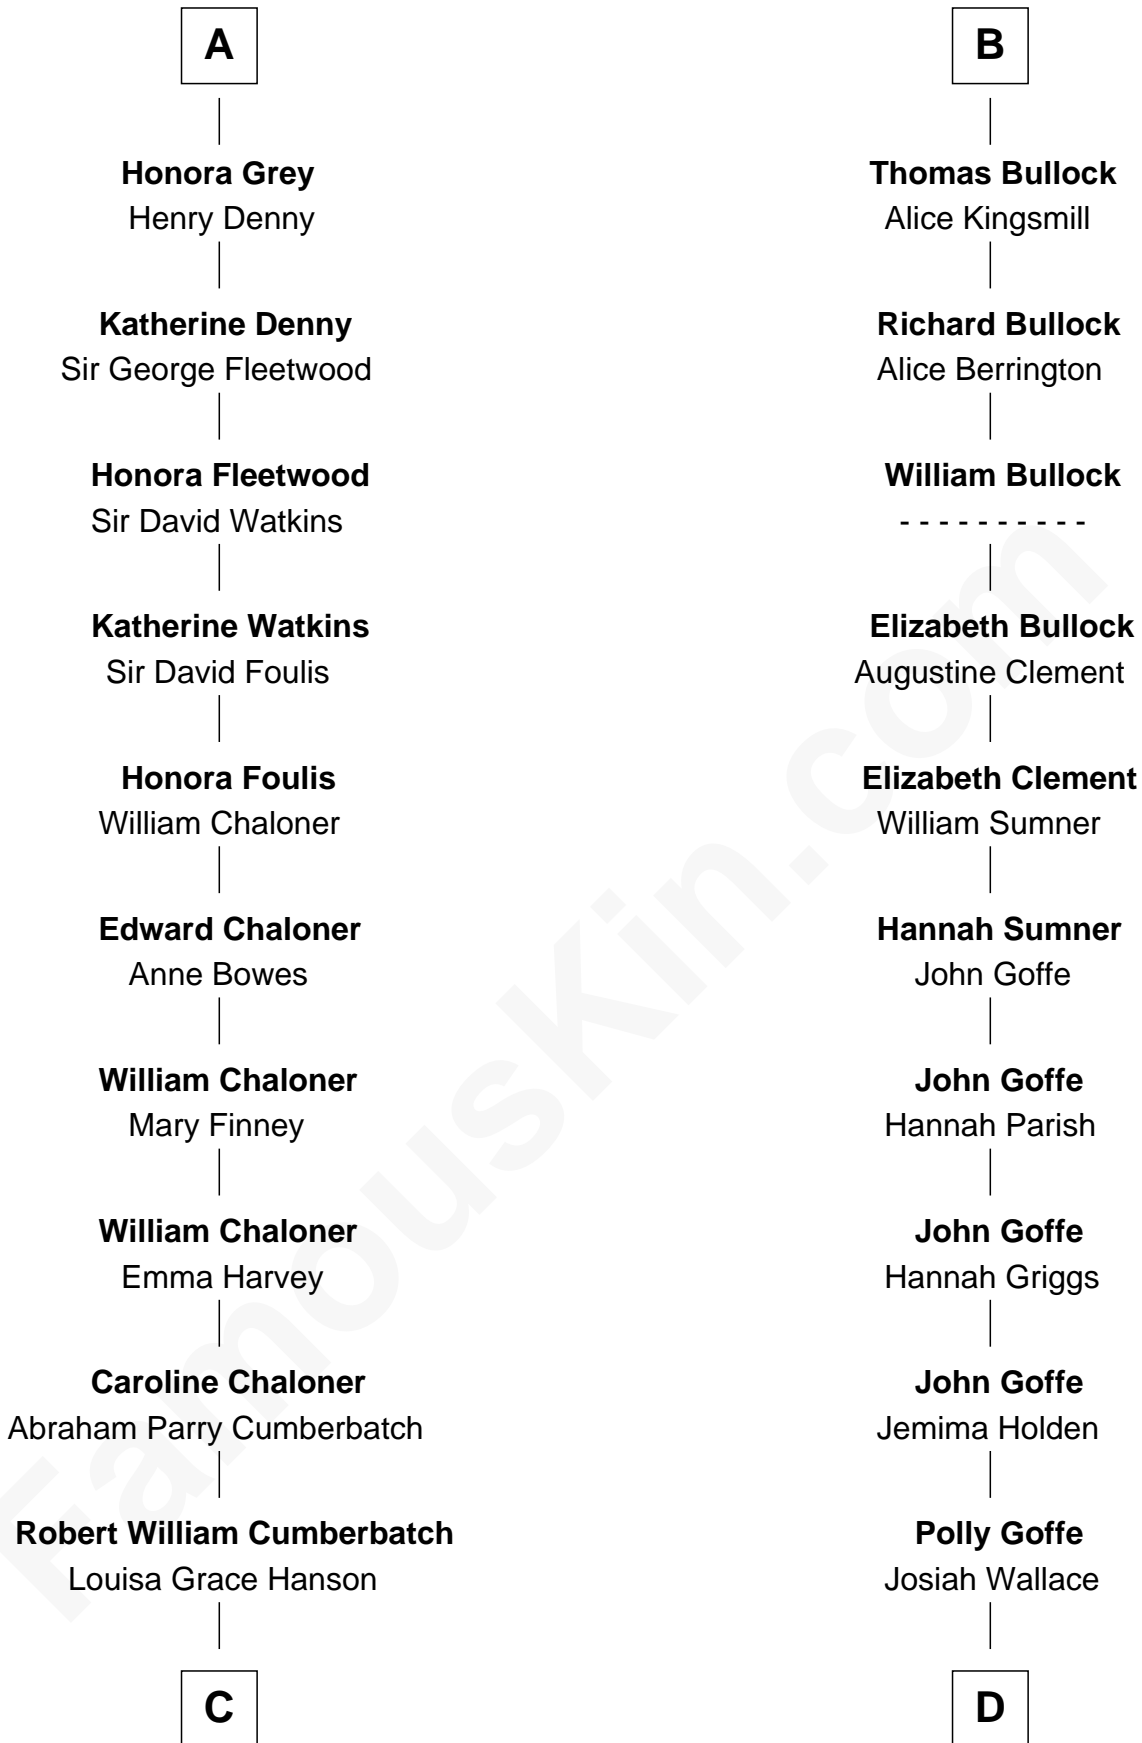

FamousKin.com
Relationship Chart of
Benedict Cumberbatch
Movie, Television and Stage Actor

20th cousin of
Lou (Henry) Hoover
First Lady of President Herbert Hoover

C

Henry Alfred Cumberbatch

Hélène Gertrude Rees

Henry Carlton Cumberbatch

Pauline Ellen Laing Congdon

Timothy Carlton Congdon Cumberbatch

Wanda Ventham

Benedict Cumberbatch

Movie, Television and Stage Actor

D

Nancy M. Wallace