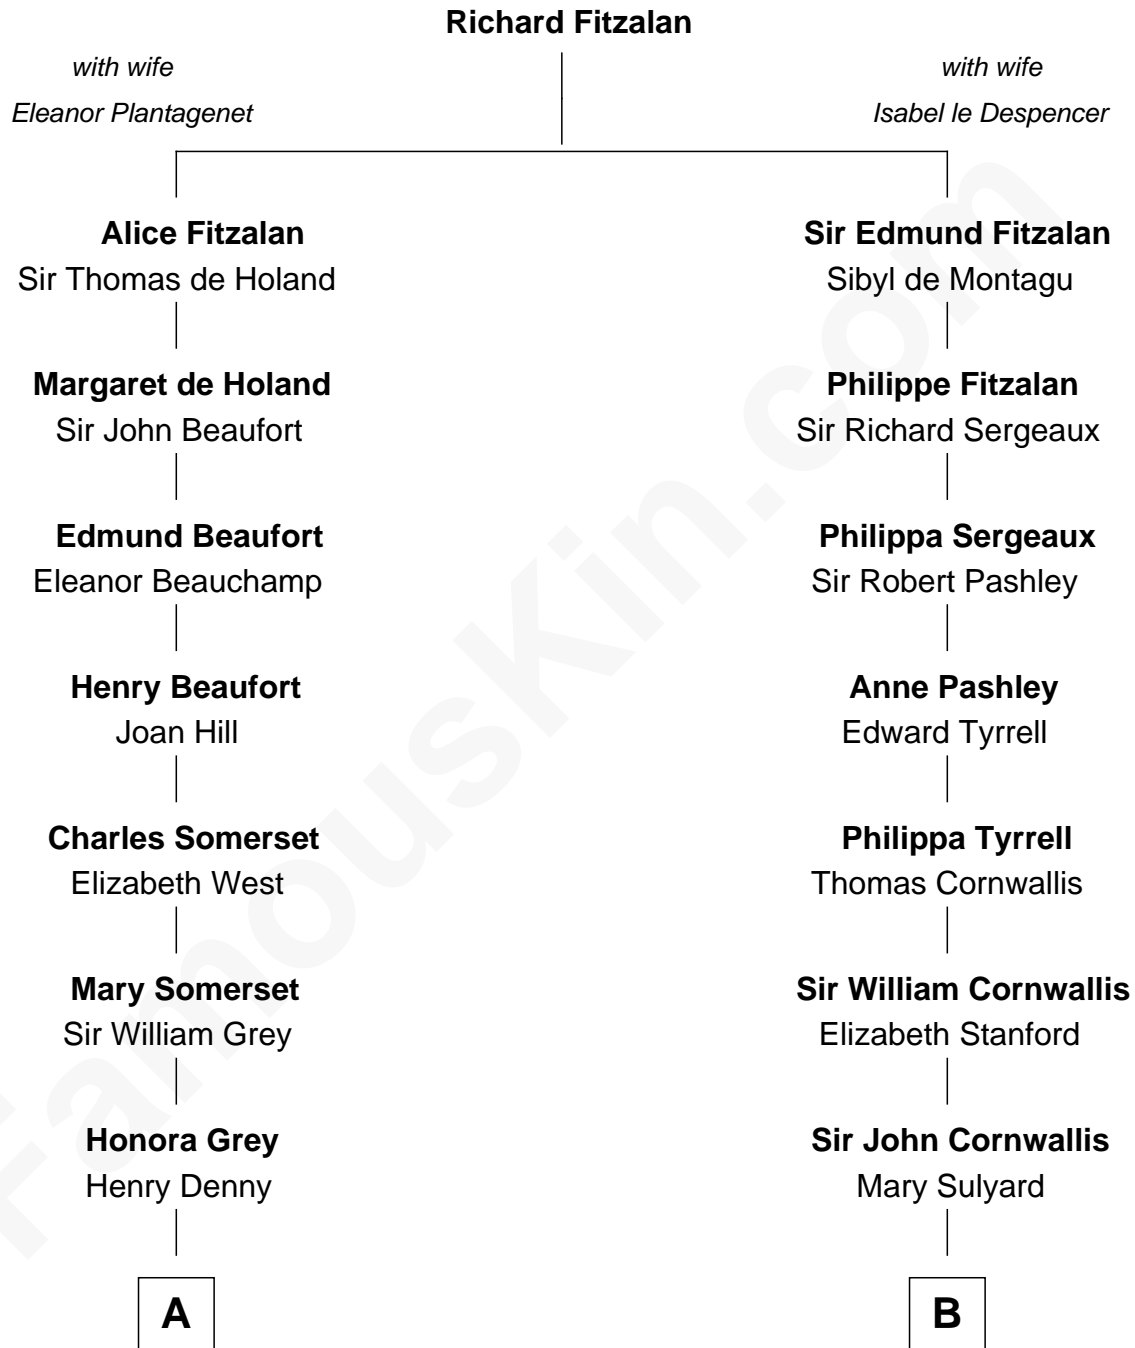

FamousKin.com

Relationship Chart of

Benedict Cumberbatch

Movie, Television and Stage Actor

18th cousin 1 time removed of

Ellen Louise (Axson) Wilson

First Lady of President Woodrow Wilson

C