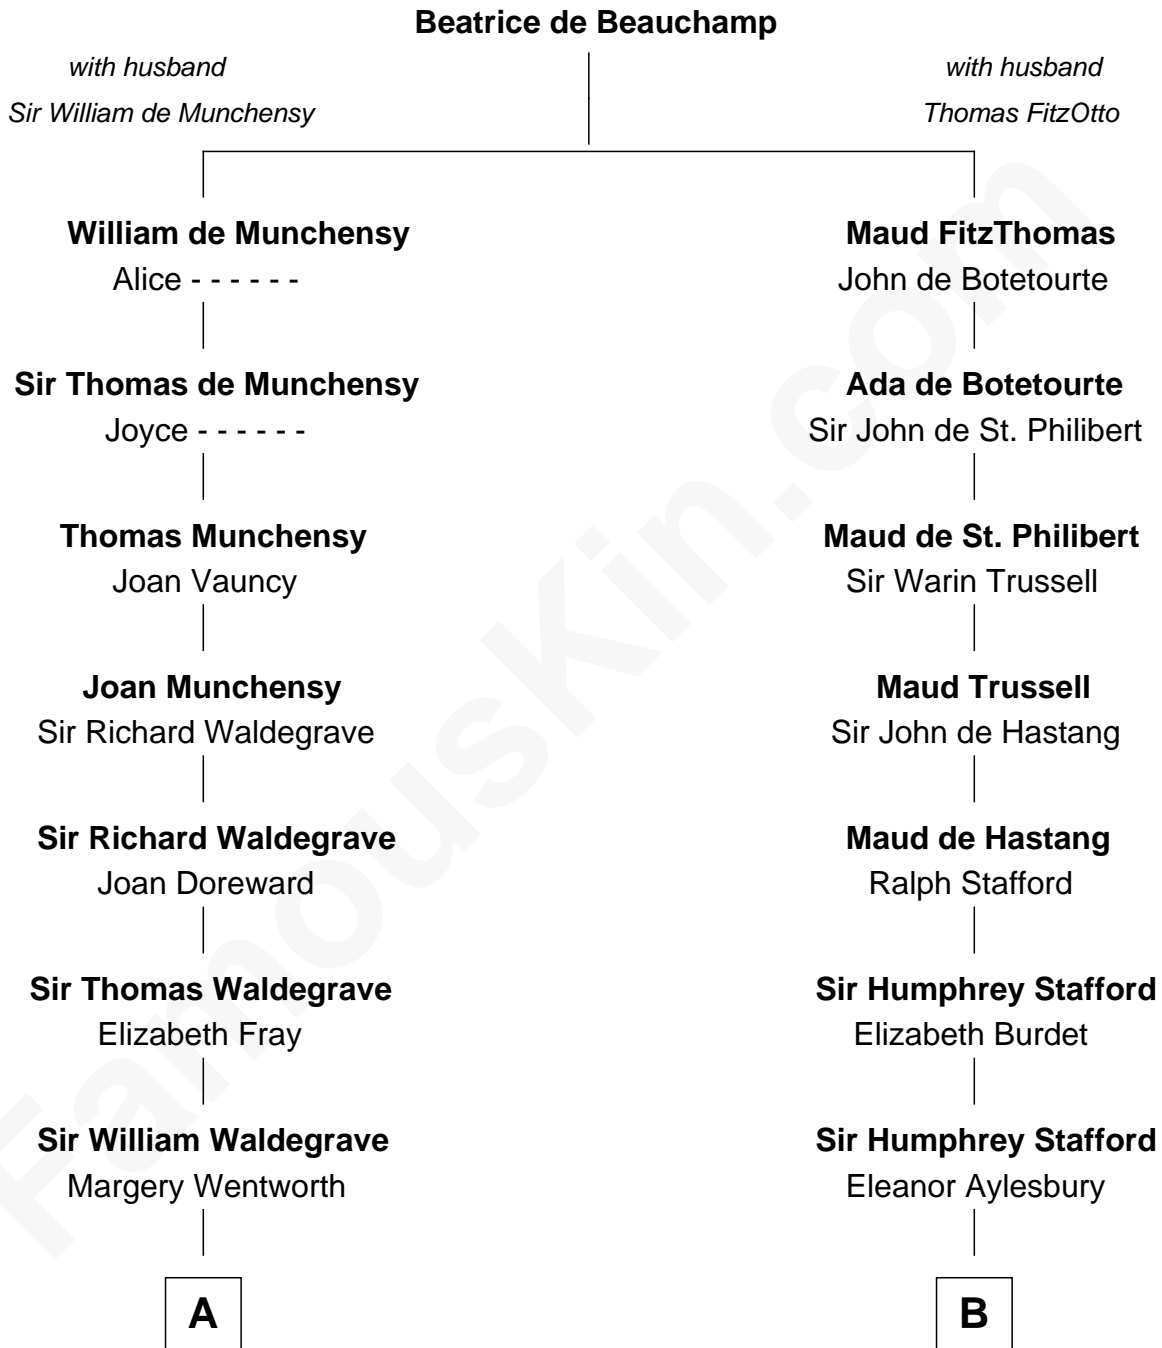

FamousKin.com Relationship Chart of

Benedict Cumberbatch

Movie, Television and Stage Actor

18th cousin 3 times removed of

Samuel Prescott

Completed Paul Revere's Midnight Ride

C

Robert William Cumberbatch

Louisa Grace Hanson

Henry Alfred Cumberbatch

Hélène Gertrude Rees

Henry Carlton Cumberbatch

Pauline Ellen Laing Congdon

Timothy Carlton Congdon Cumberbatch

Wanda Ventham

Benedict Cumberbatch

Movie, Television and Stage Actor

D

Dr. Abel Prescott

Abigail Brigham

Samuel Prescott

Completed Paul Revere's Ride