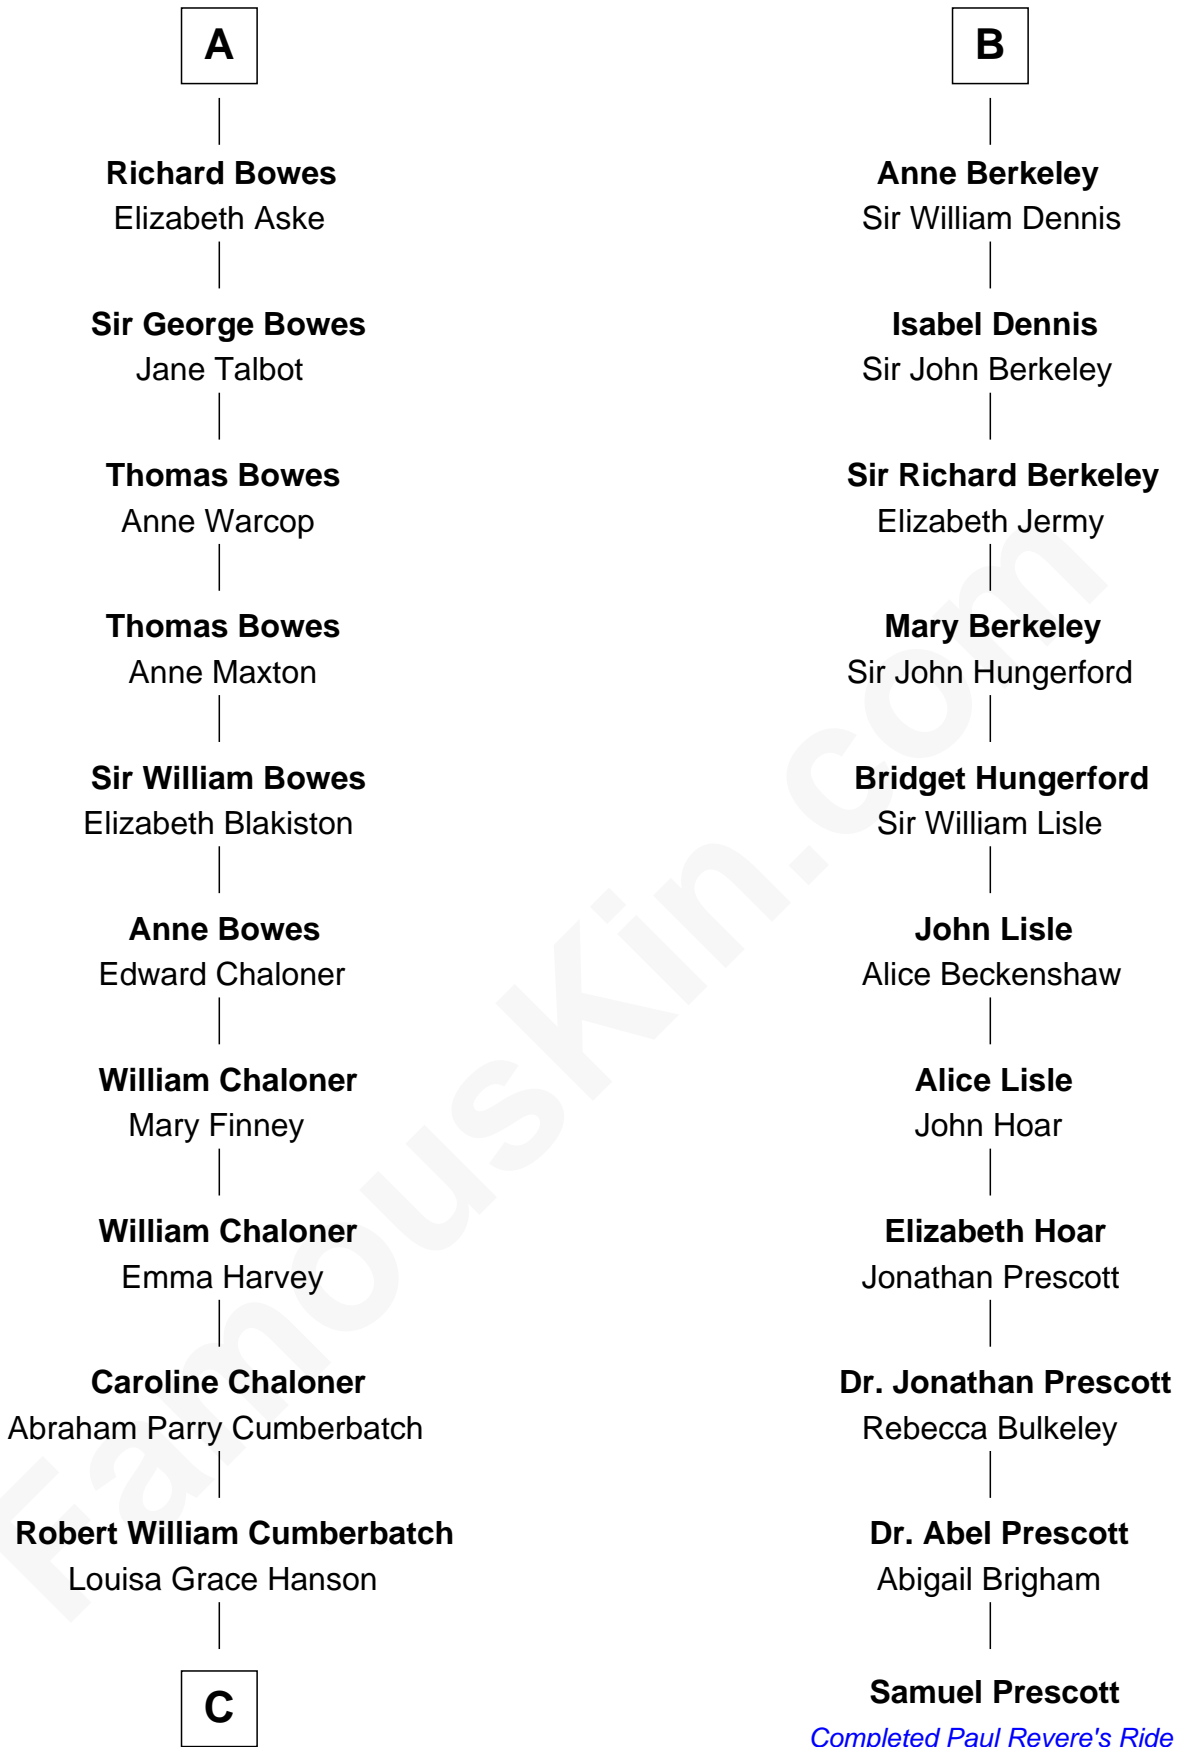

## Relationship Chart of

**Benedict Cumberbatch**

*Movie, Television and Stage Actor*

17th cousin 3 times removed of

**Samuel Prescott**

*Completed Paul Revere's Midnight Ride*

**C**

Henry Alfred Cumberbatch