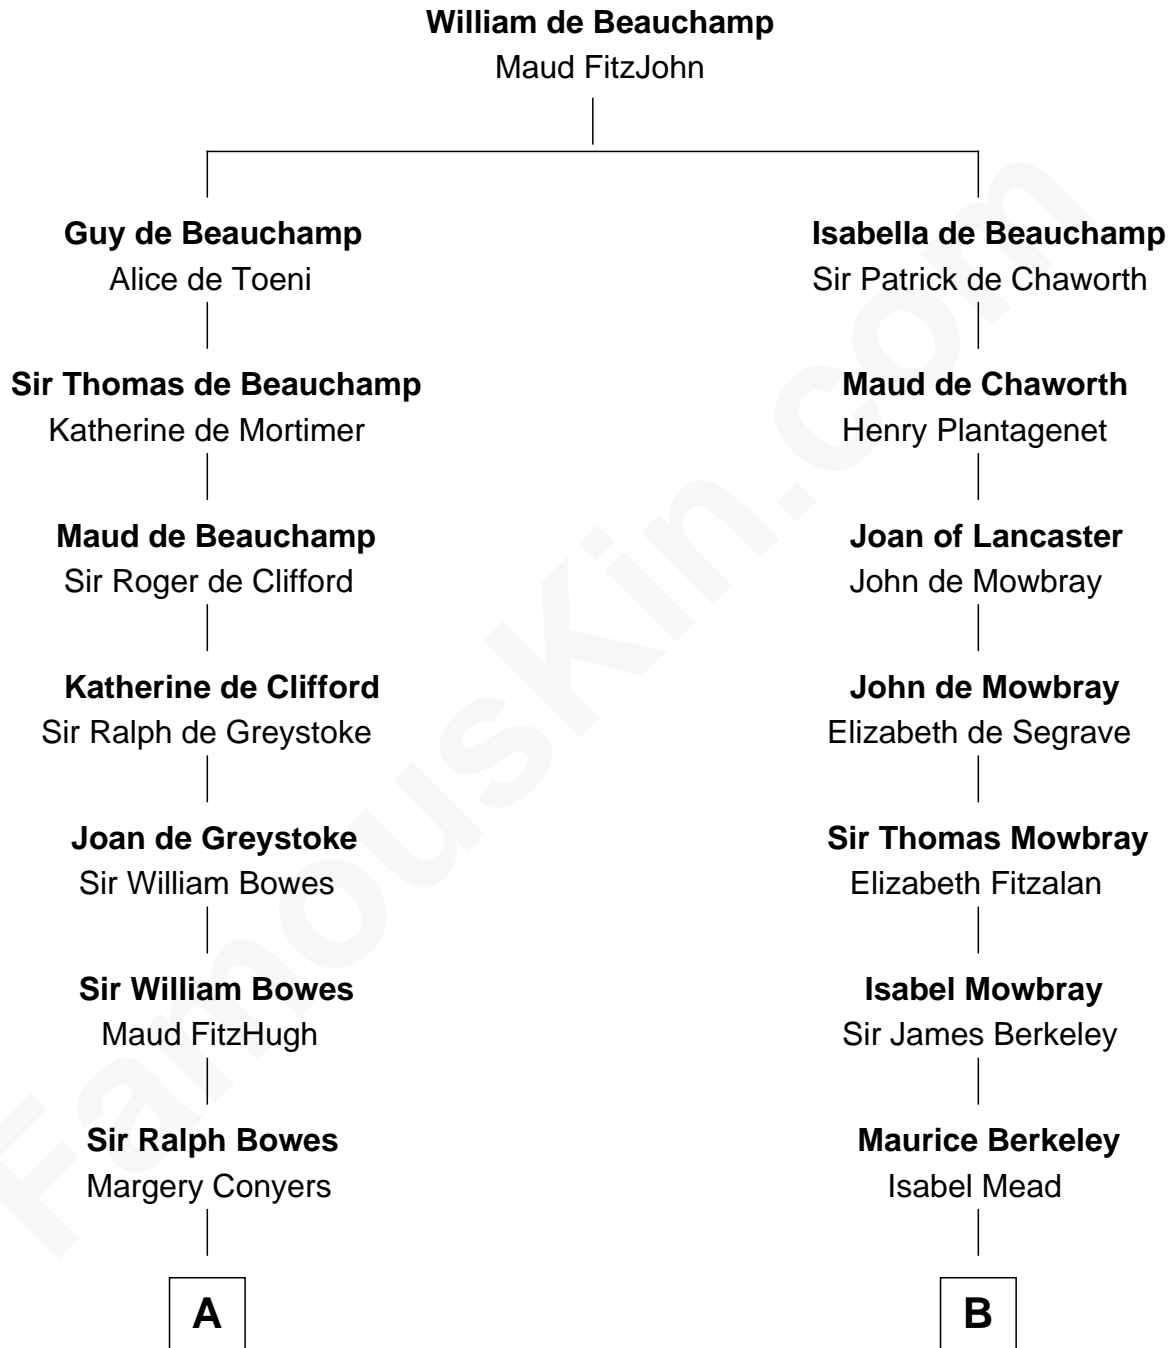

## Relationship Chart of

**Benedict Cumberbatch**

*Movie, Television and Stage Actor*

17th cousin 3 times removed of

**Samuel Prescott**

*Completed Paul Revere's Midnight Ride*

**C**

Henry Alfred Cumberbatch