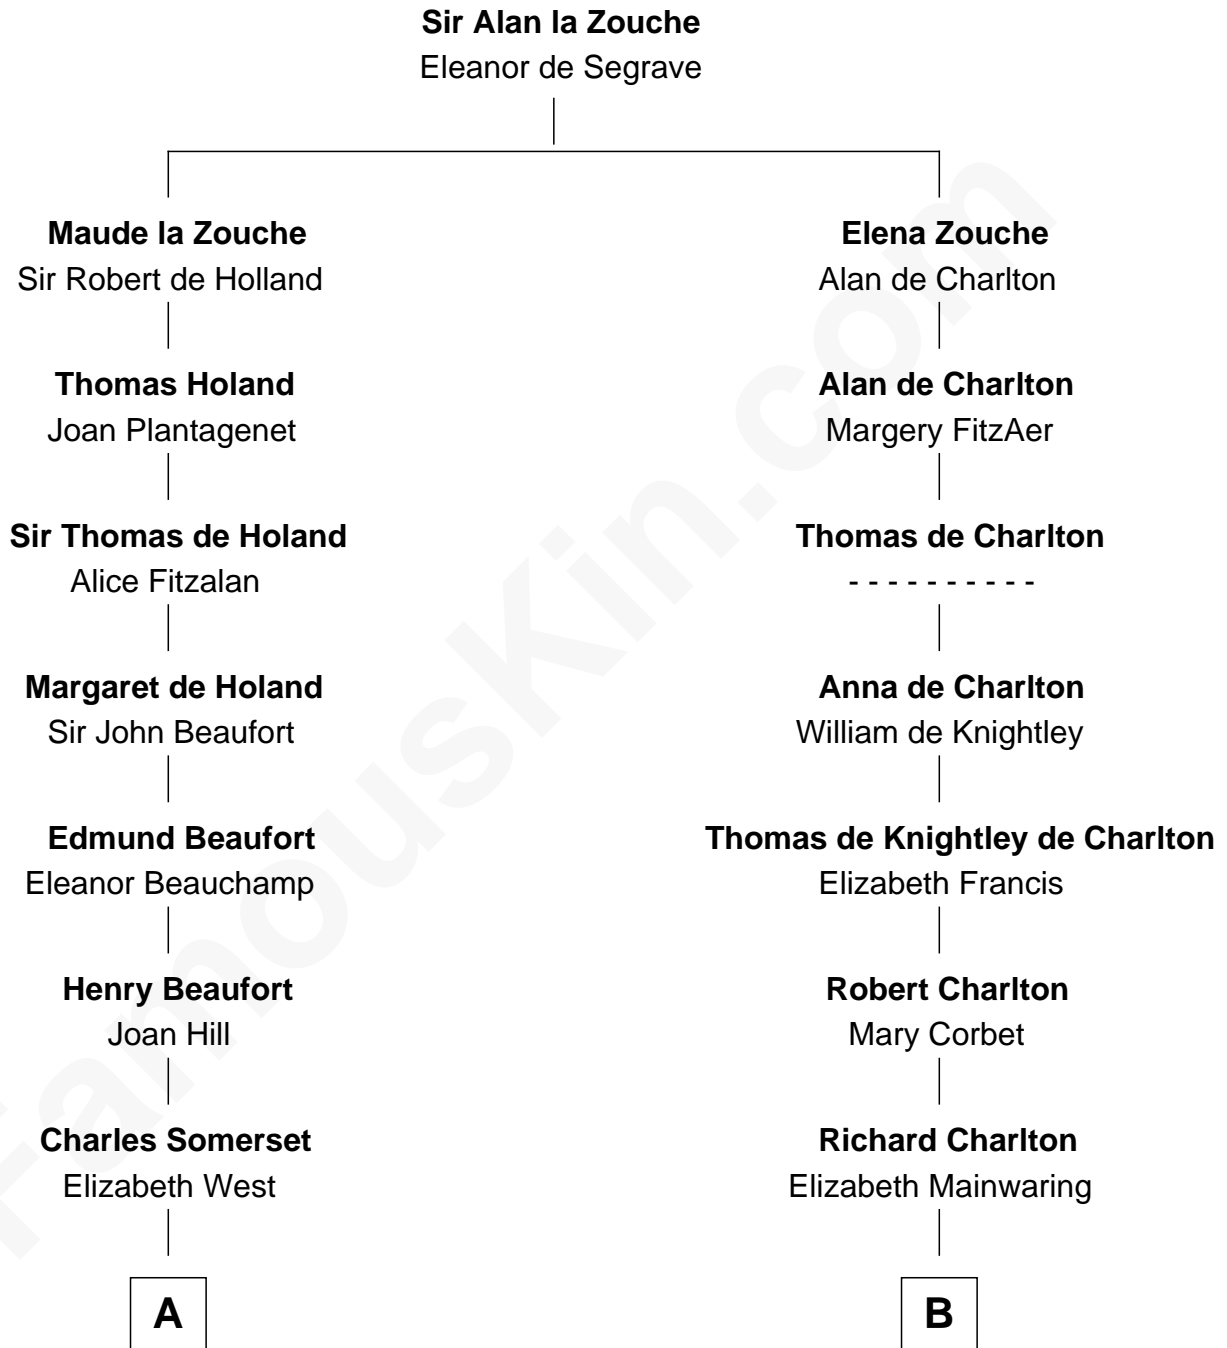

FamousKin.com

Relationship Chart of

Benedict Cumberbatch

Movie, Television and Stage Actor

15th cousin 6 times removed of

Samuel Prescott

Completed Paul Revere's Midnight Ride

C

Robert William Cumberbatch

Louisa Grace Hanson

Henry Alfred Cumberbatch

Hélène Gertrude Rees

Henry Carlton Cumberbatch

Pauline Ellen Laing Congdon

Timothy Carlton Congdon Cumberbatch

Wanda Ventham