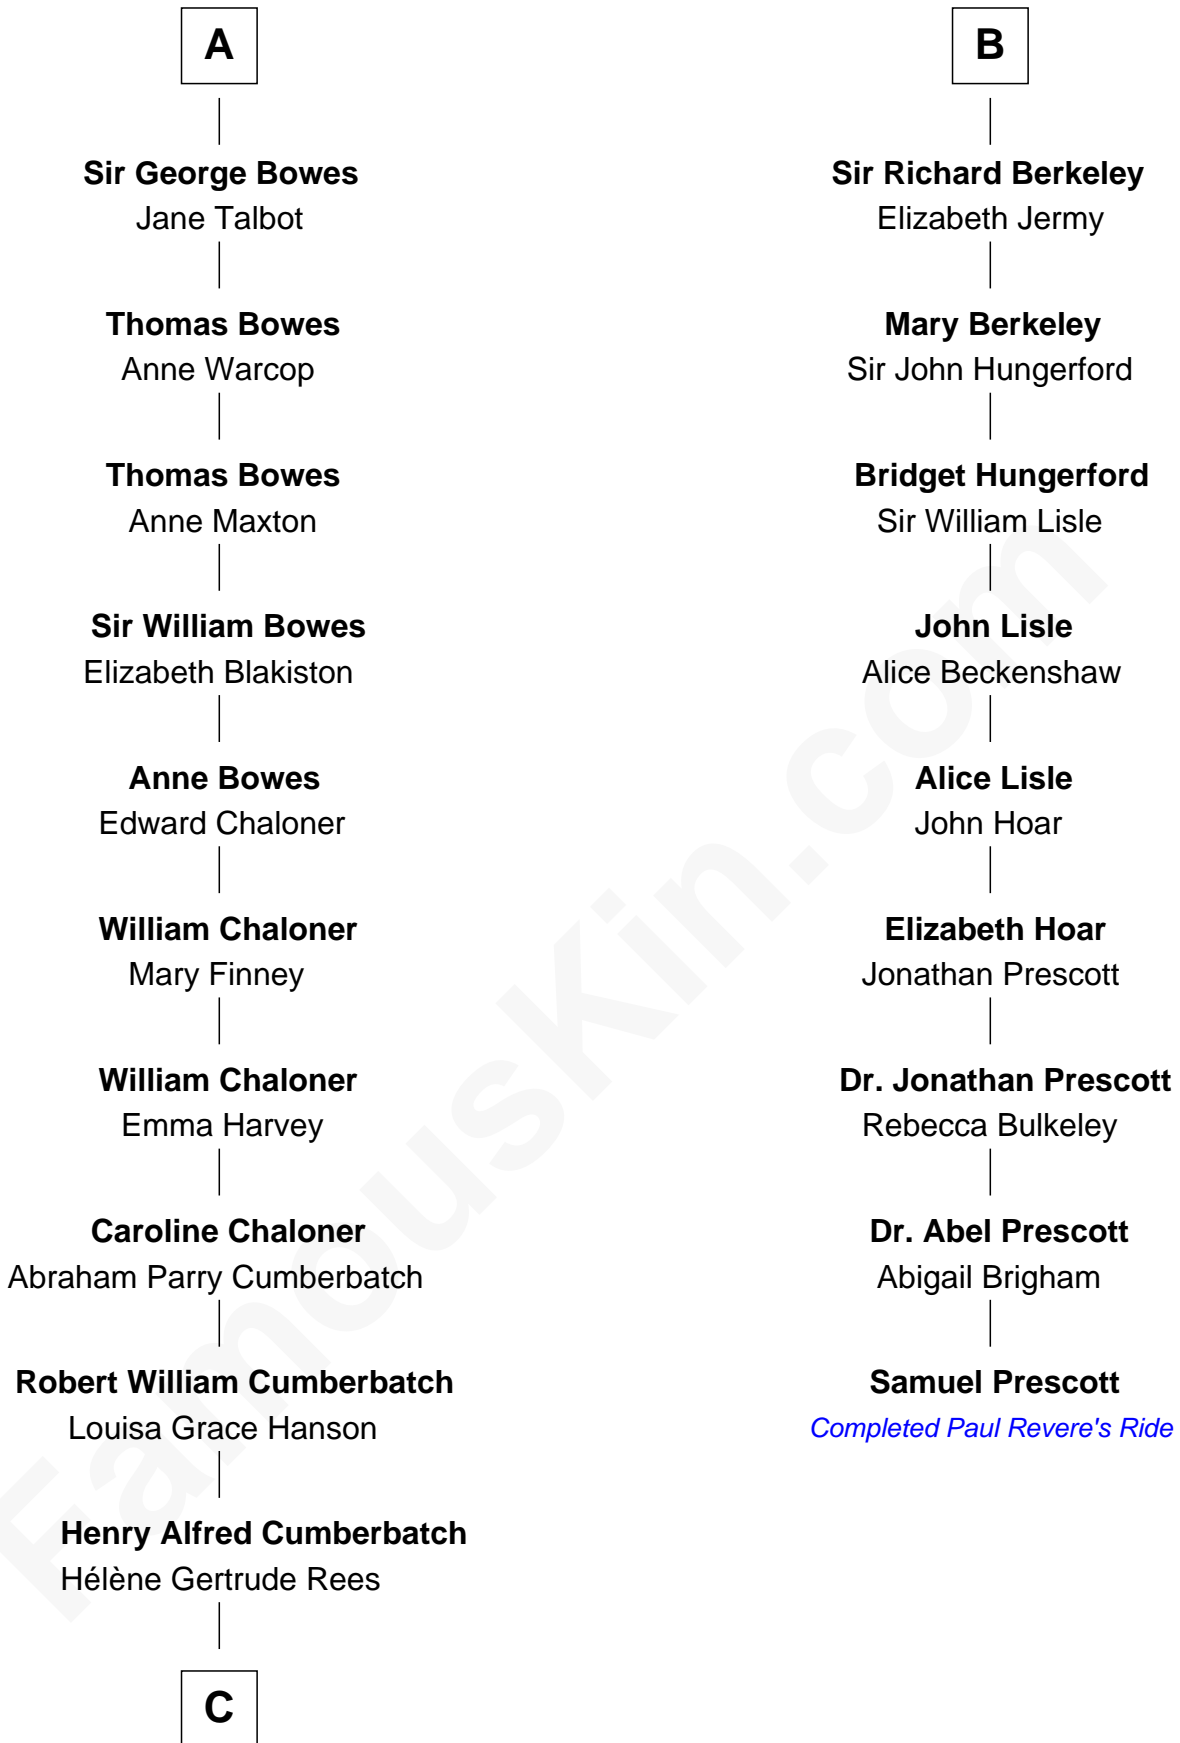

FamousKin.com

Relationship Chart of

Benedict Cumberbatch

Movie, Television and Stage Actor

15th cousin 4 times removed of

Samuel Prescott

Completed Paul Revere's Midnight Ride

Sir Maurice de Berkeley

Eve la Zouche

C

Henry Carlton Cumberbatch

Pauline Ellen Laing Congdon

Timothy Carlton Congdon Cumberbatch

Wanda Ventham

Benedict Cumberbatch

Movie, Television and Stage Actor