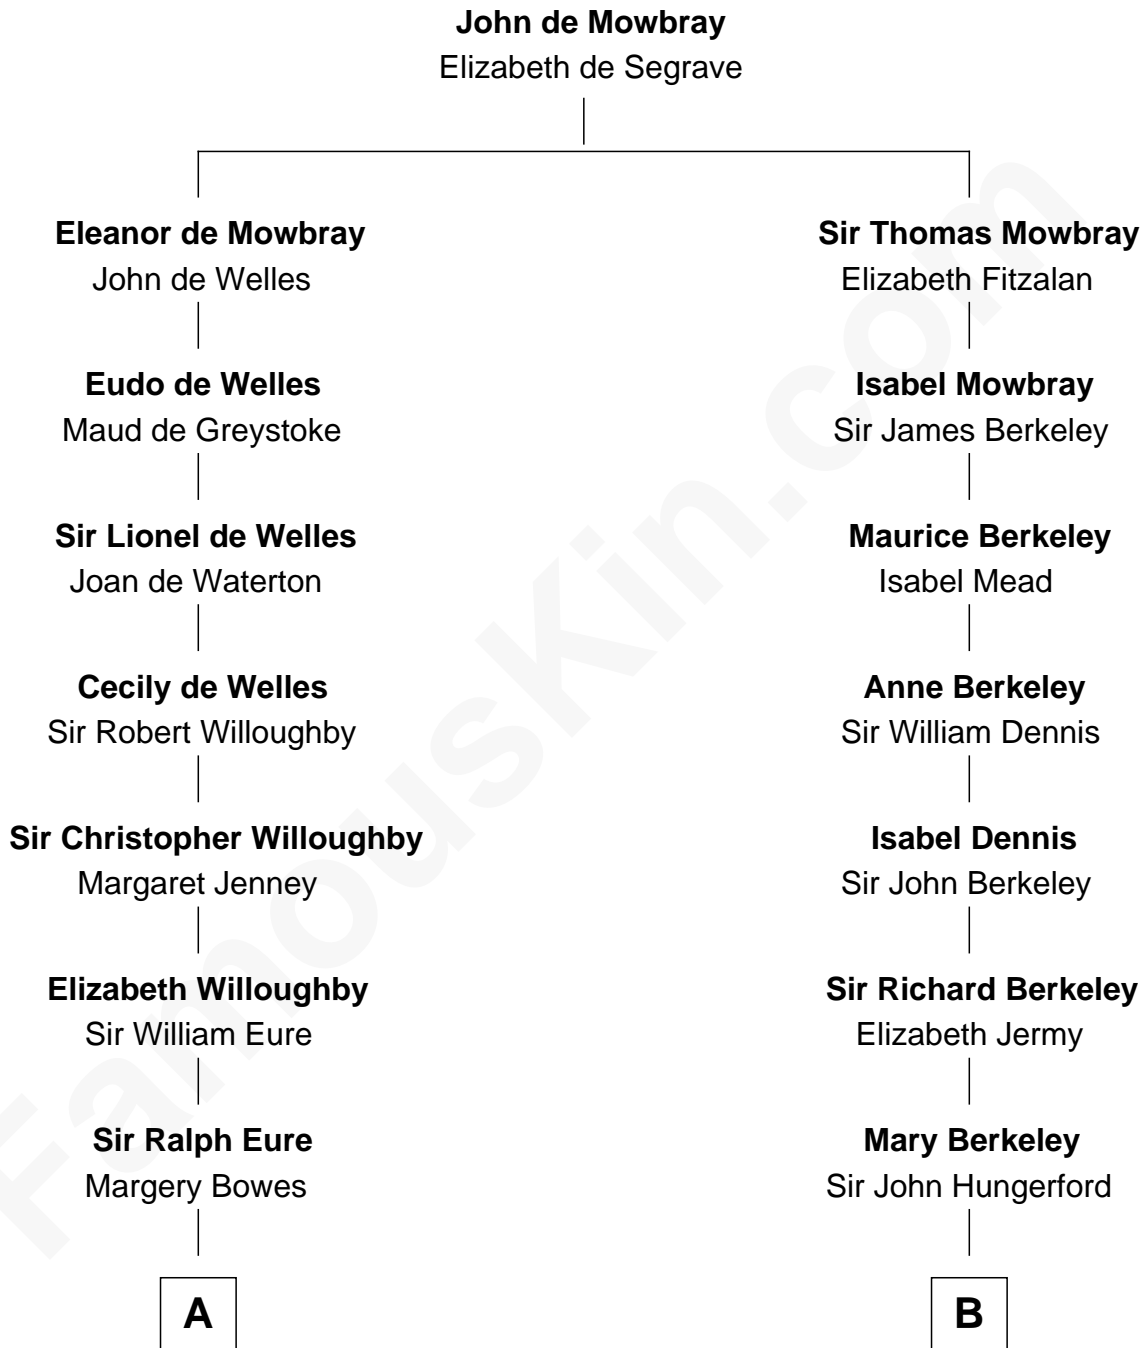

FamousKin.com

Relationship Chart of

Benedict Cumberbatch

Movie, Television and Stage Actor

13th cousin 7 times removed of

Samuel Prescott

Completed Paul Revere's Midnight Ride

C

Henry Alfred Cumberbatch

Hélène Gertrude Rees

Henry Carlton Cumberbatch

Pauline Ellen Laing Congdon

Timothy Carlton Congdon Cumberbatch

Wanda Ventham

Benedict Cumberbatch

Movie, Television and Stage Actor