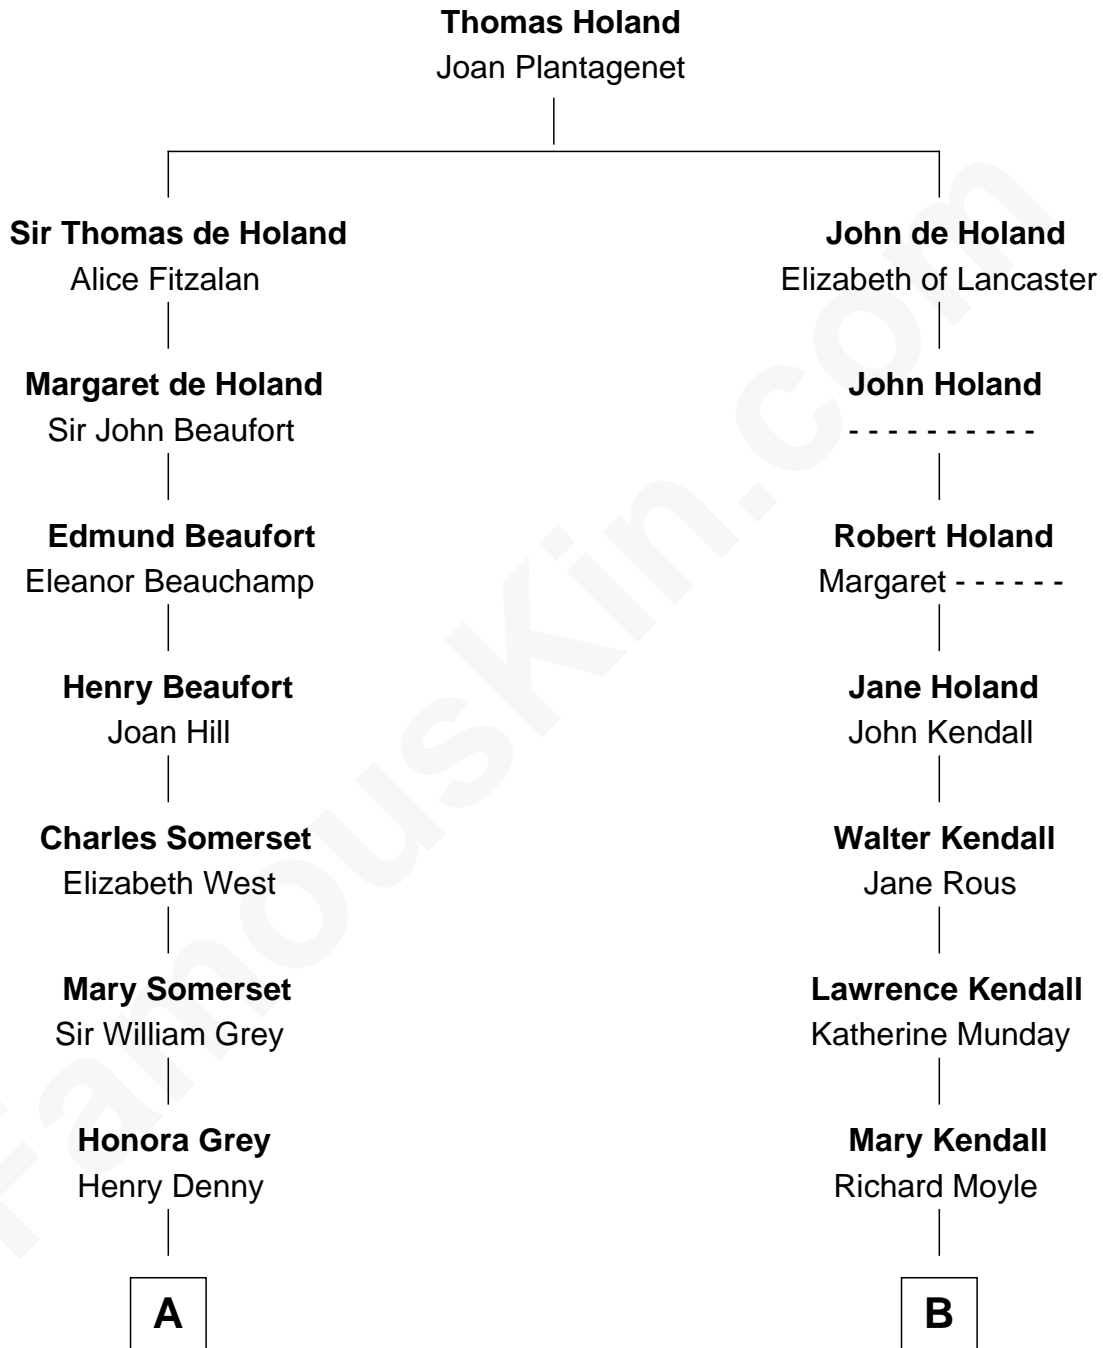

# FamousKin.com Relationship Chart of

**Benedict Cumberbatch**

*Movie, Television and Stage Actor*

17th cousin 2 times removed of

**Juliette Gordon Low**

*Founder of the Girl Scouts*

**C**

**Henry Carlton Cumberbatch**

Pauline Ellen Laing Congdon

**Timothy Carlton Congdon Cumberbatch**

Wanda Ventham

**Benedict Cumberbatch**

*Movie, Television and Stage Actor*

FamousKin.com