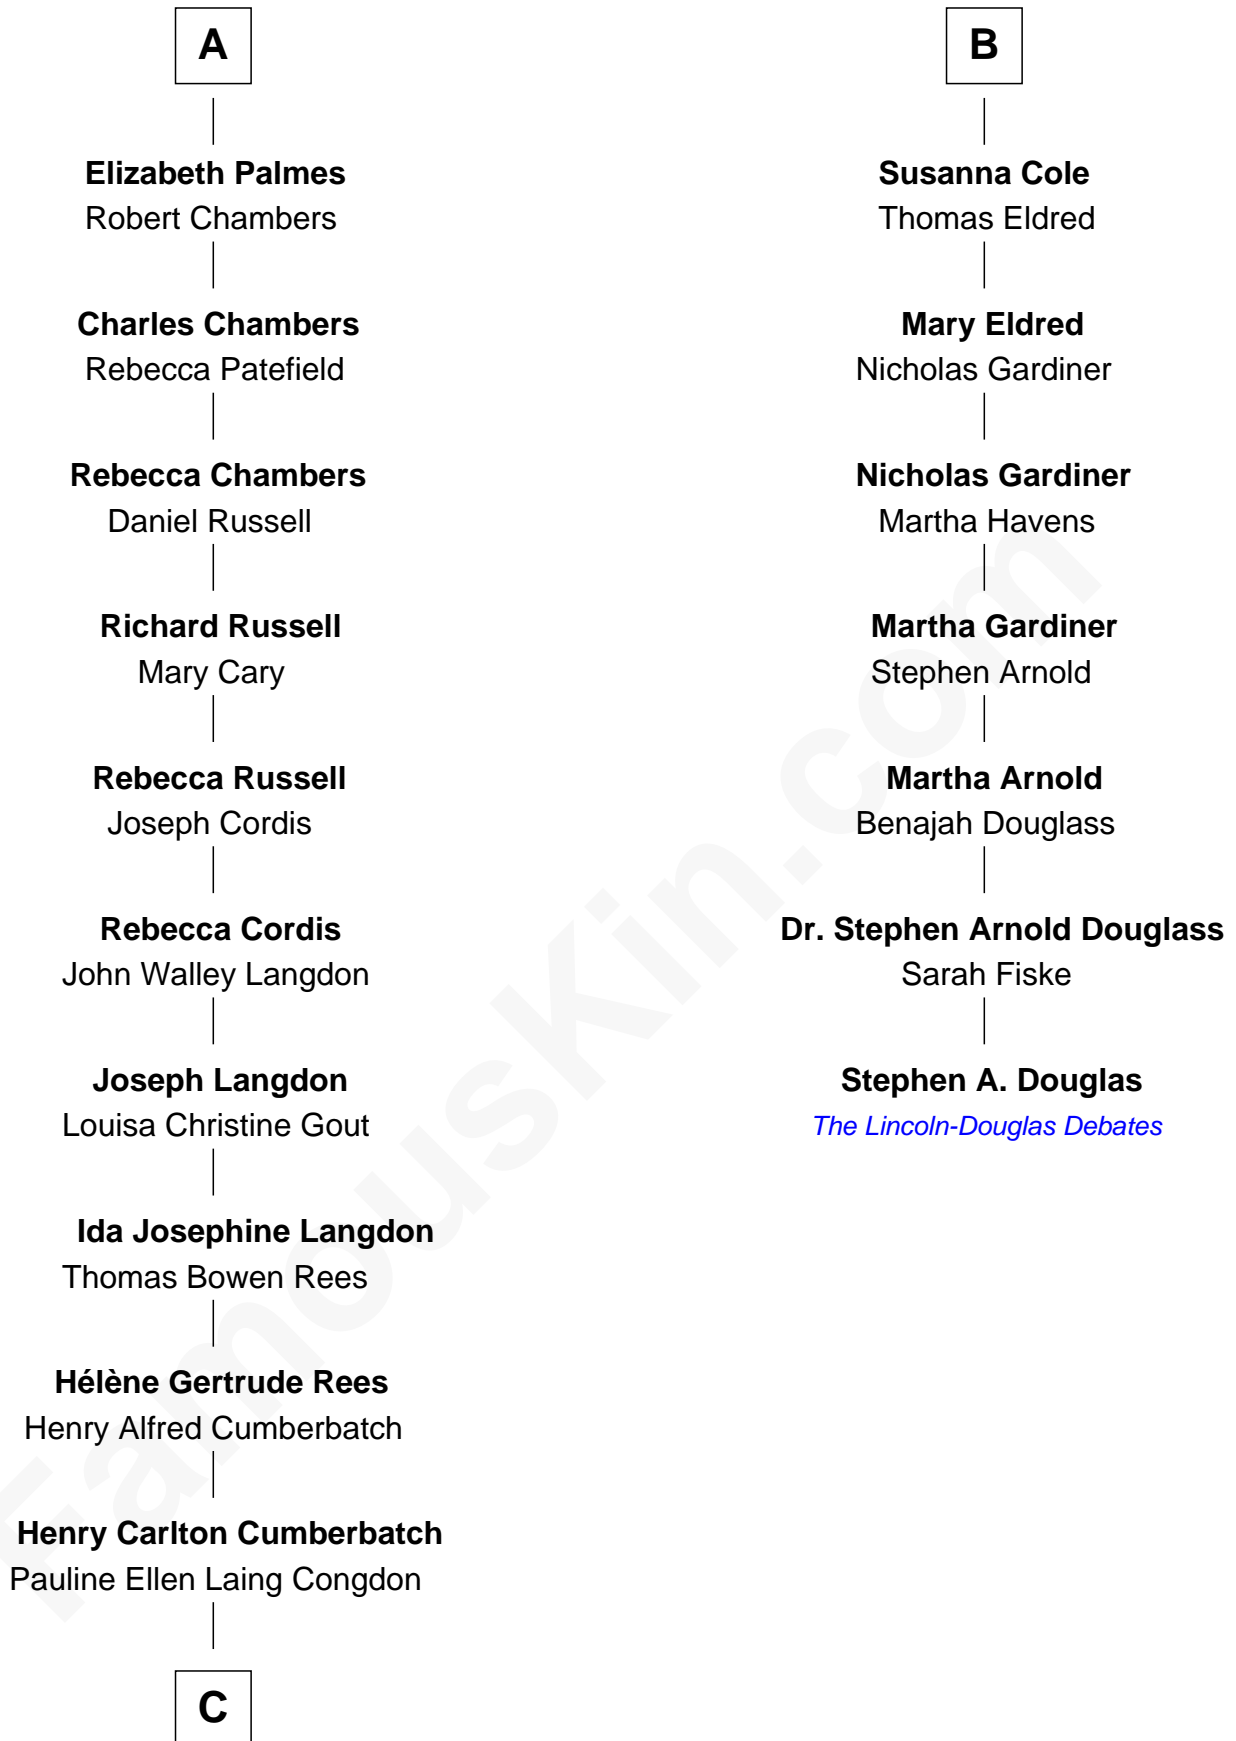

FamousKin.com Relationship Chart of

Benedict Cumberbatch

Movie, Television and Stage Actor

13th cousin 5 times removed of

Stephen A. Douglas

Participated in Lincoln-Douglas Debates

Sir Thomas Blount
Margaret de Gresley