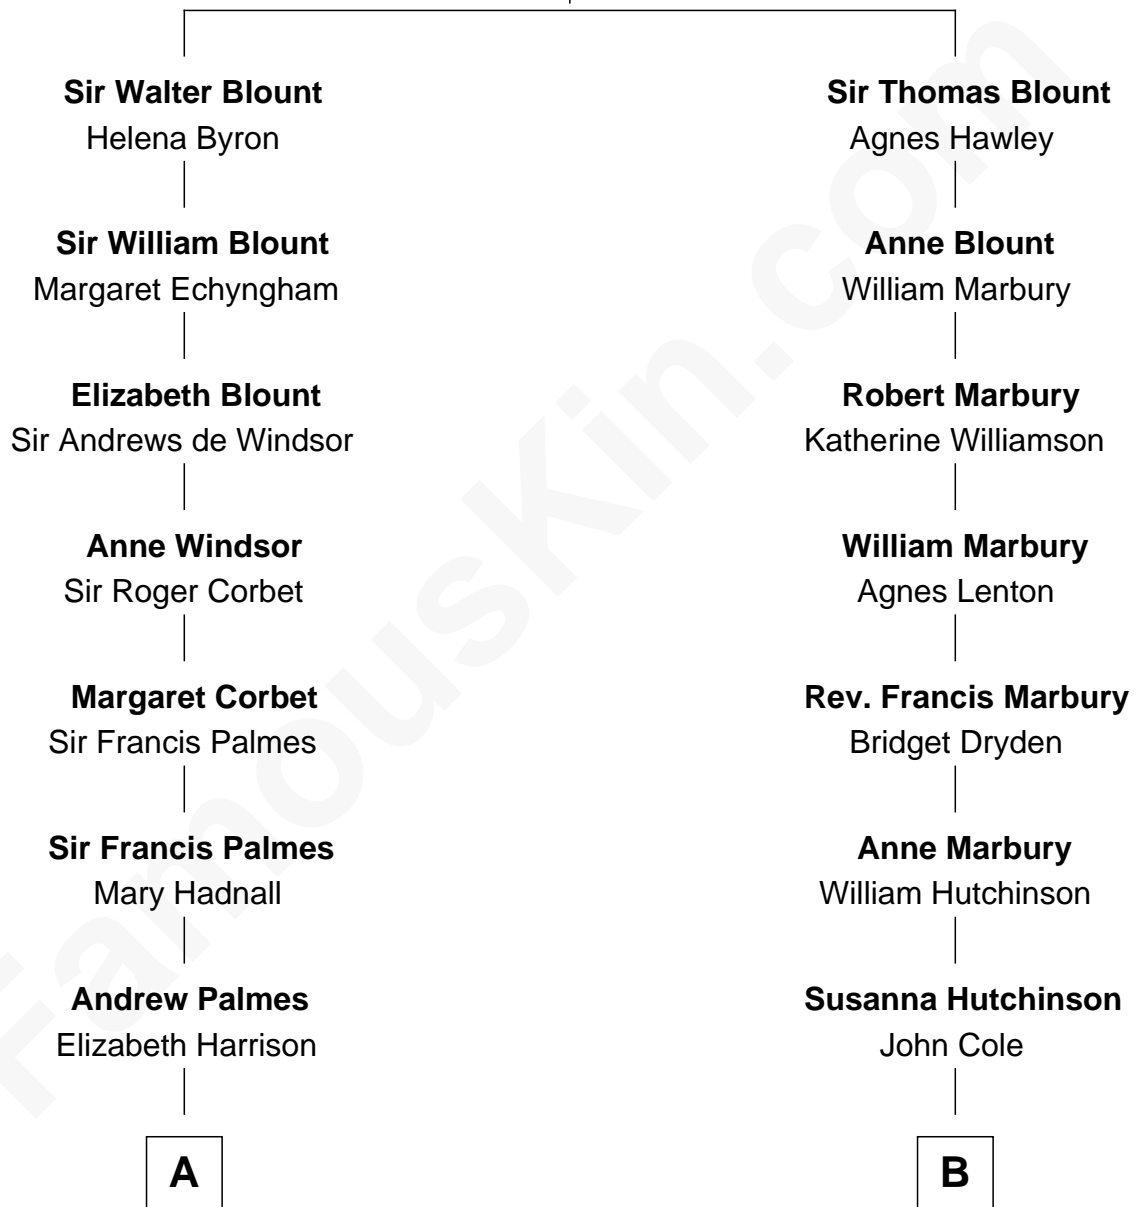

FamousKin.com Relationship Chart of

Benedict Cumberbatch

Movie, Television and Stage Actor

13th cousin 5 times removed of

Stephen A. Douglas

Participated in Lincoln-Douglas Debates

Sir Thomas Blount
Margaret de Gresley

Timothy Carlton Congdon Cumberbatch

Wanda Ventham

Benedict Cumberbatch

Movie, Television and Stage Actor

FamousKin.com