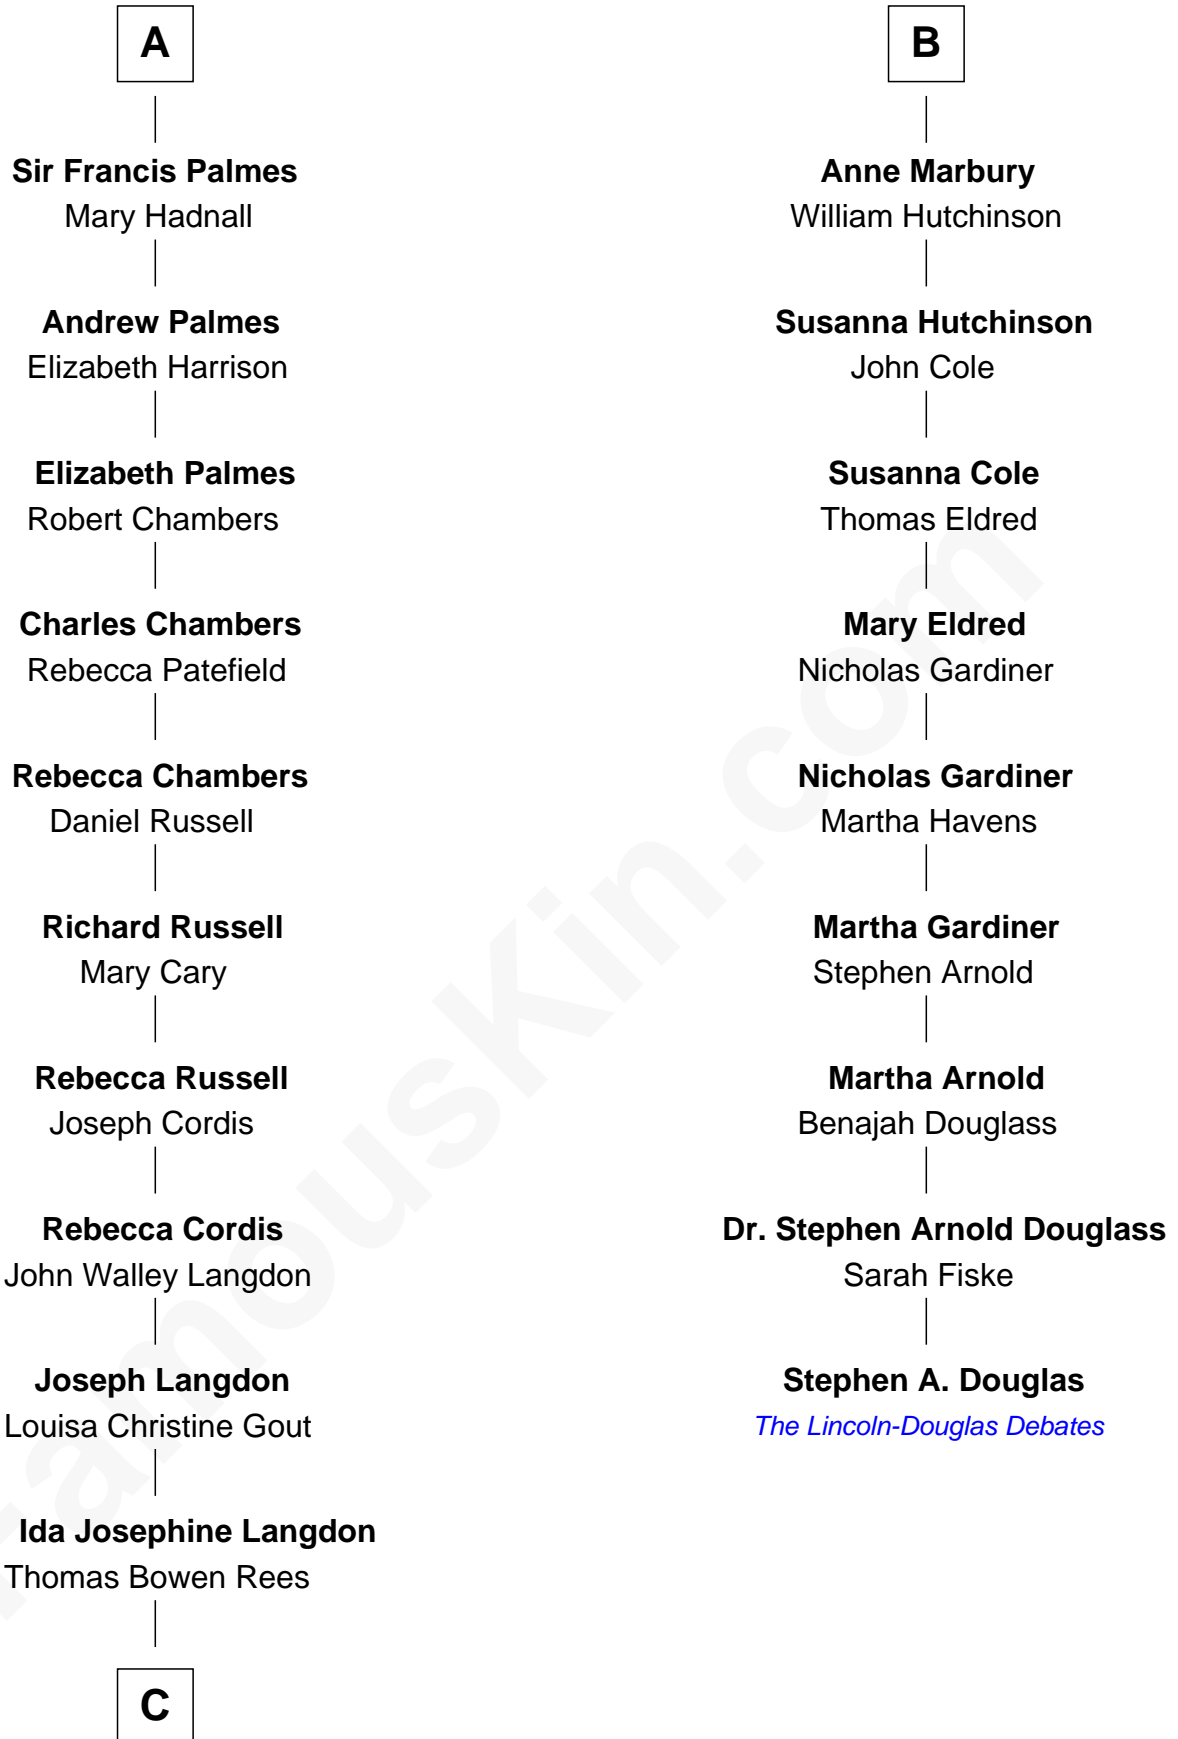

FamousKin.com Relationship Chart of

Benedict Cumberbatch

Movie, Television and Stage Actor

15th cousin 5 times removed of

Stephen A. Douglas

Participated in Lincoln-Douglas Debates

C

Hélène Gertrude Rees
Henry Alfred Cumberbatch

Henry Carlton Cumberbatch
Pauline Ellen Laing Congdon

Timothy Carlton Congdon Cumberbatch
Wanda Ventham

Benedict Cumberbatch
Movie, Television and Stage Actor