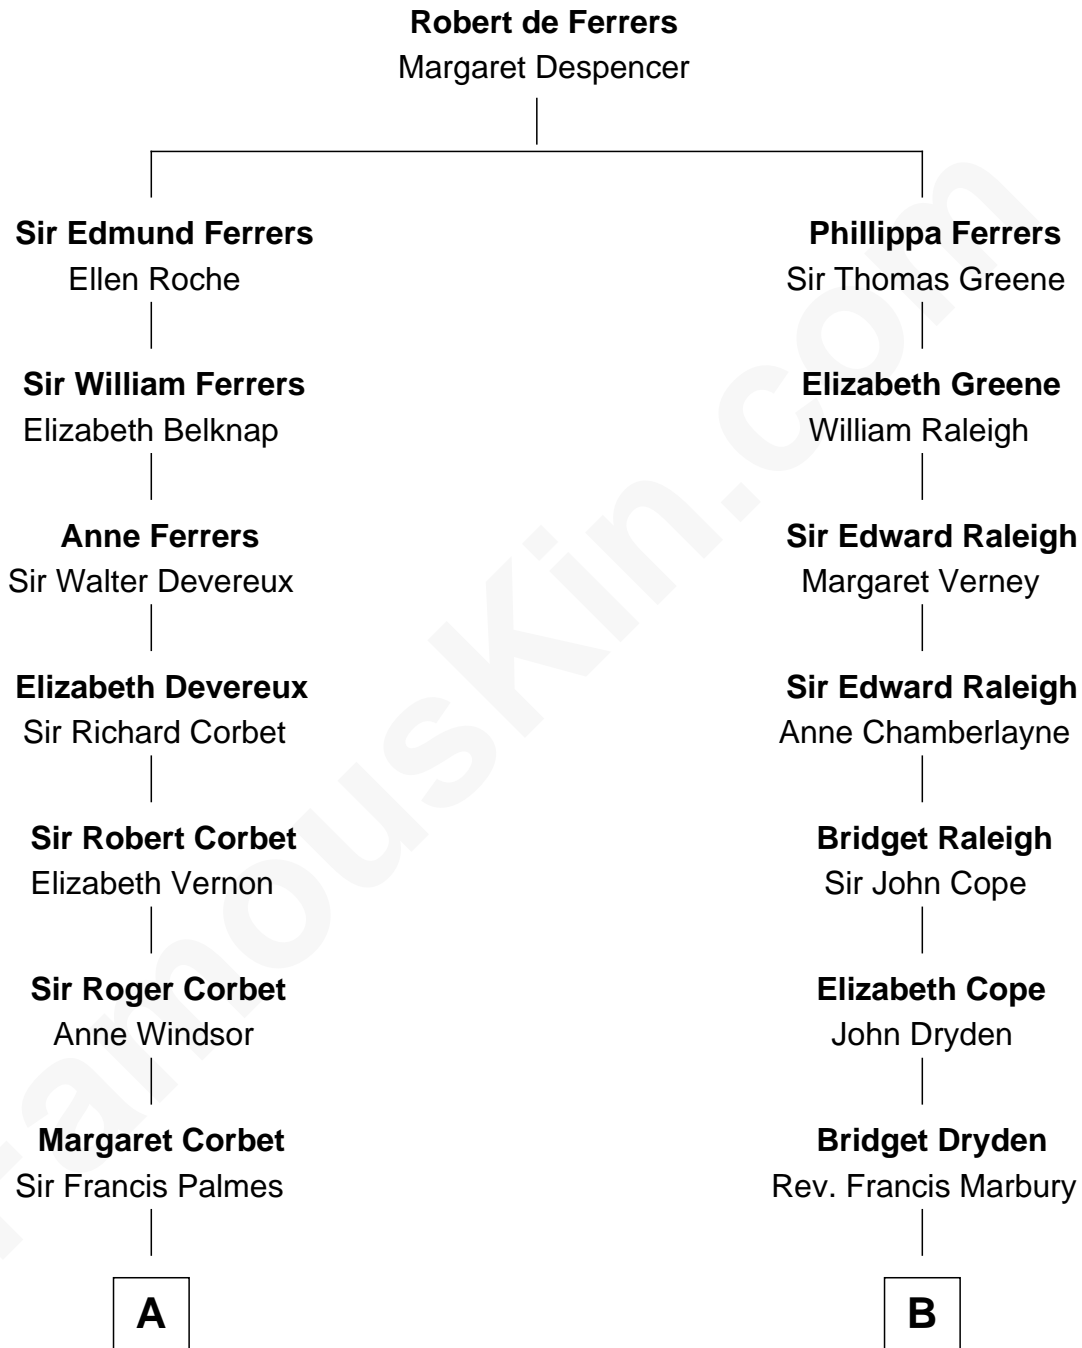

FamousKin.com Relationship Chart of

Benedict Cumberbatch

Movie, Television and Stage Actor

15th cousin 5 times removed of

Stephen A. Douglas

Participated in Lincoln-Douglas Debates

C

Hélène Gertrude Rees
Henry Alfred Cumberbatch