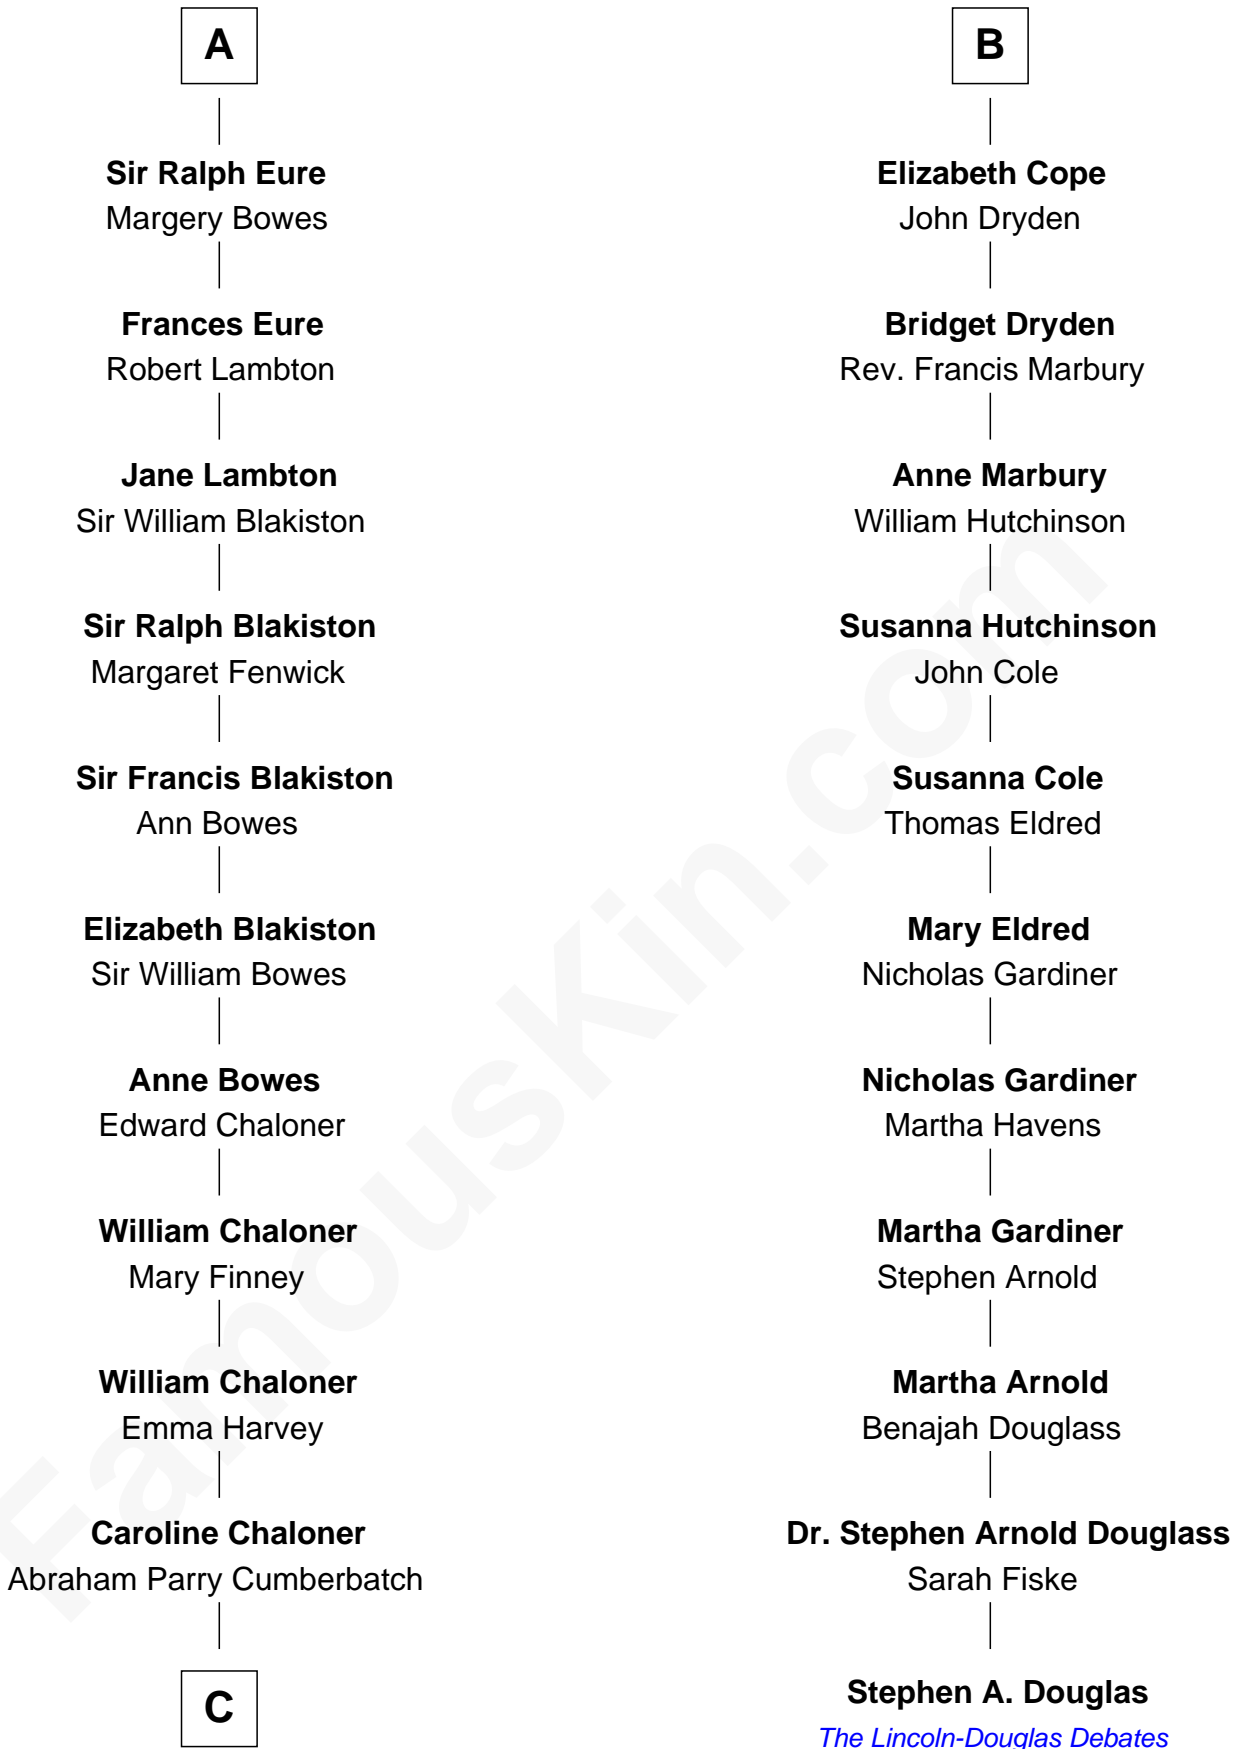

FamousKin.com Relationship Chart of

Benedict Cumberbatch

Movie, Television and Stage Actor

17th cousin 4 times removed of

Stephen A. Douglas

Participated in Lincoln-Douglas Debates

C

Robert William Cumberbatch

Louisa Grace Hanson

Henry Alfred Cumberbatch

Hélène Gertrude Rees

Henry Carlton Cumberbatch

Pauline Ellen Laing Congdon

Timothy Carlton Congdon Cumberbatch

Wanda Ventham

Benedict Cumberbatch