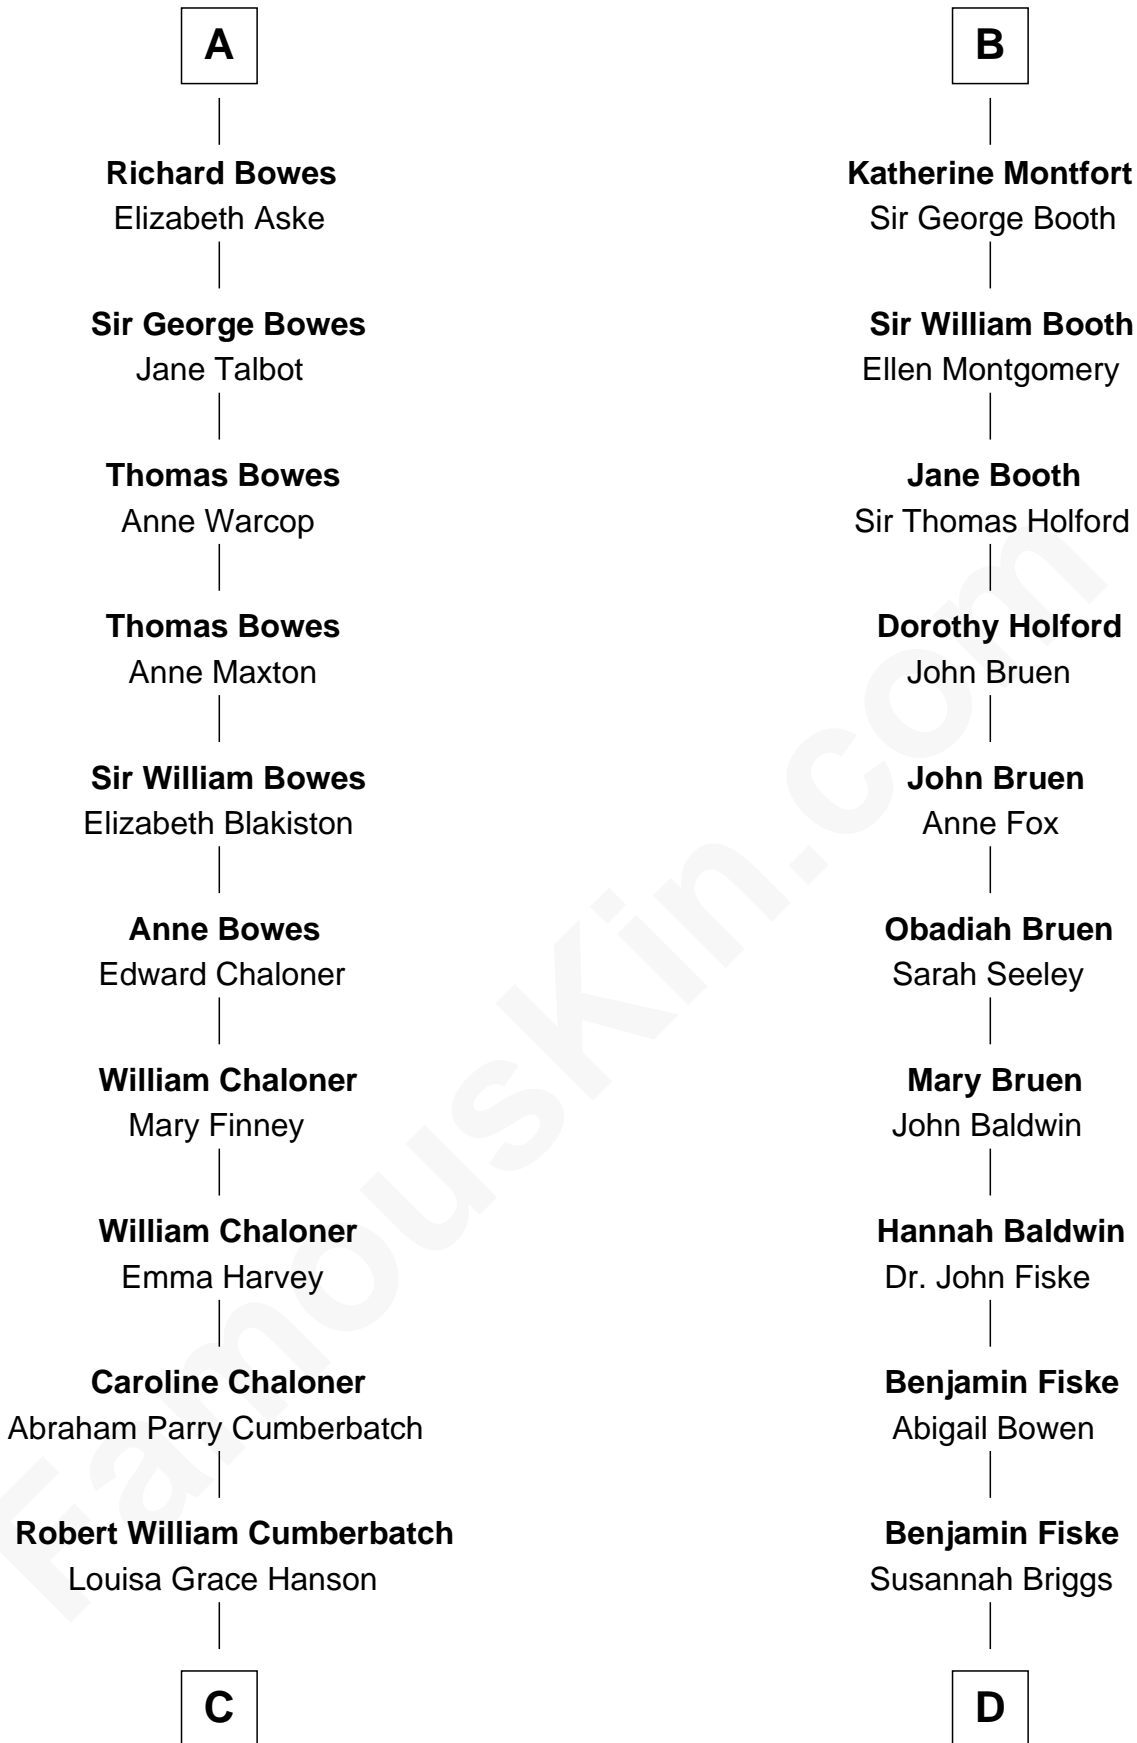

FamousKin.com Relationship Chart of

Benedict Cumberbatch

Movie, Television and Stage Actor

19th cousin 1 time removed of

Stephen A. Douglas

Participated in Lincoln-Douglas Debates

C

Henry Alfred Cumberbatch

Hélène Gertrude Rees

Henry Carlton Cumberbatch

Pauline Ellen Laing Congdon

Timothy Carlton Congdon Cumberbatch

Wanda Ventham

Benedict Cumberbatch

Movie, Television and Stage Actor

D