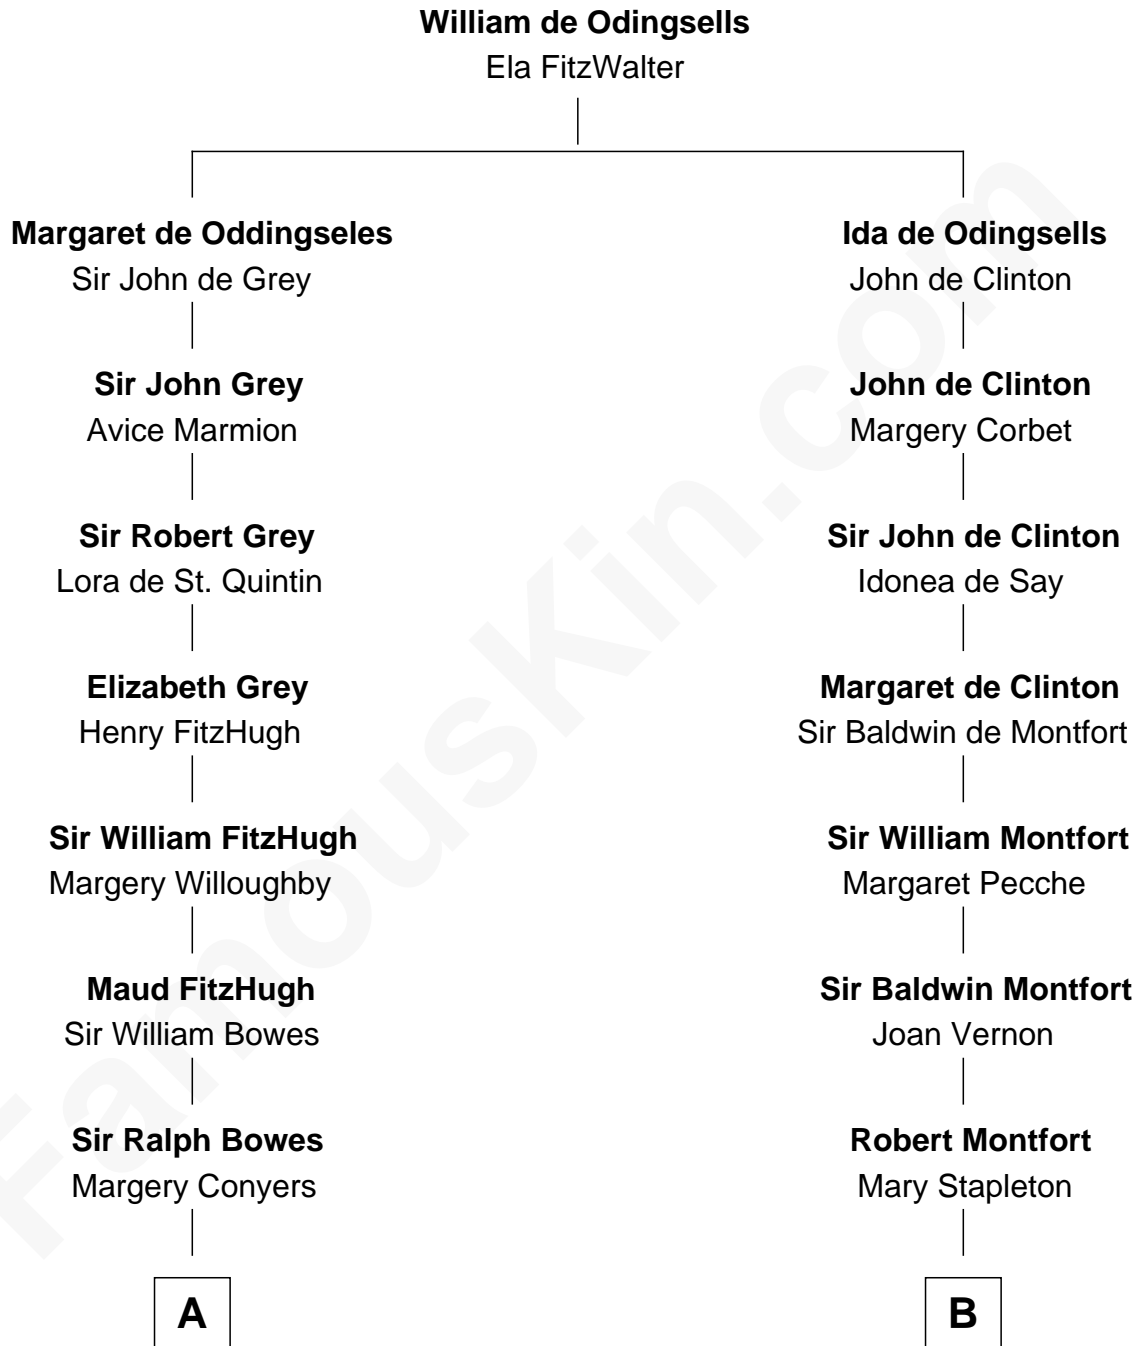

FamousKin.com Relationship Chart of

Benedict Cumberbatch

Movie, Television and Stage Actor

19th cousin 1 time removed of

Stephen A. Douglas

Participated in Lincoln-Douglas Debates

C

Henry Alfred Cumberbatch

Hélène Gertrude Rees

Henry Carlton Cumberbatch

Pauline Ellen Laing Congdon

Timothy Carlton Congdon Cumberbatch

Wanda Ventham

Benedict Cumberbatch

Movie, Television and Stage Actor

D