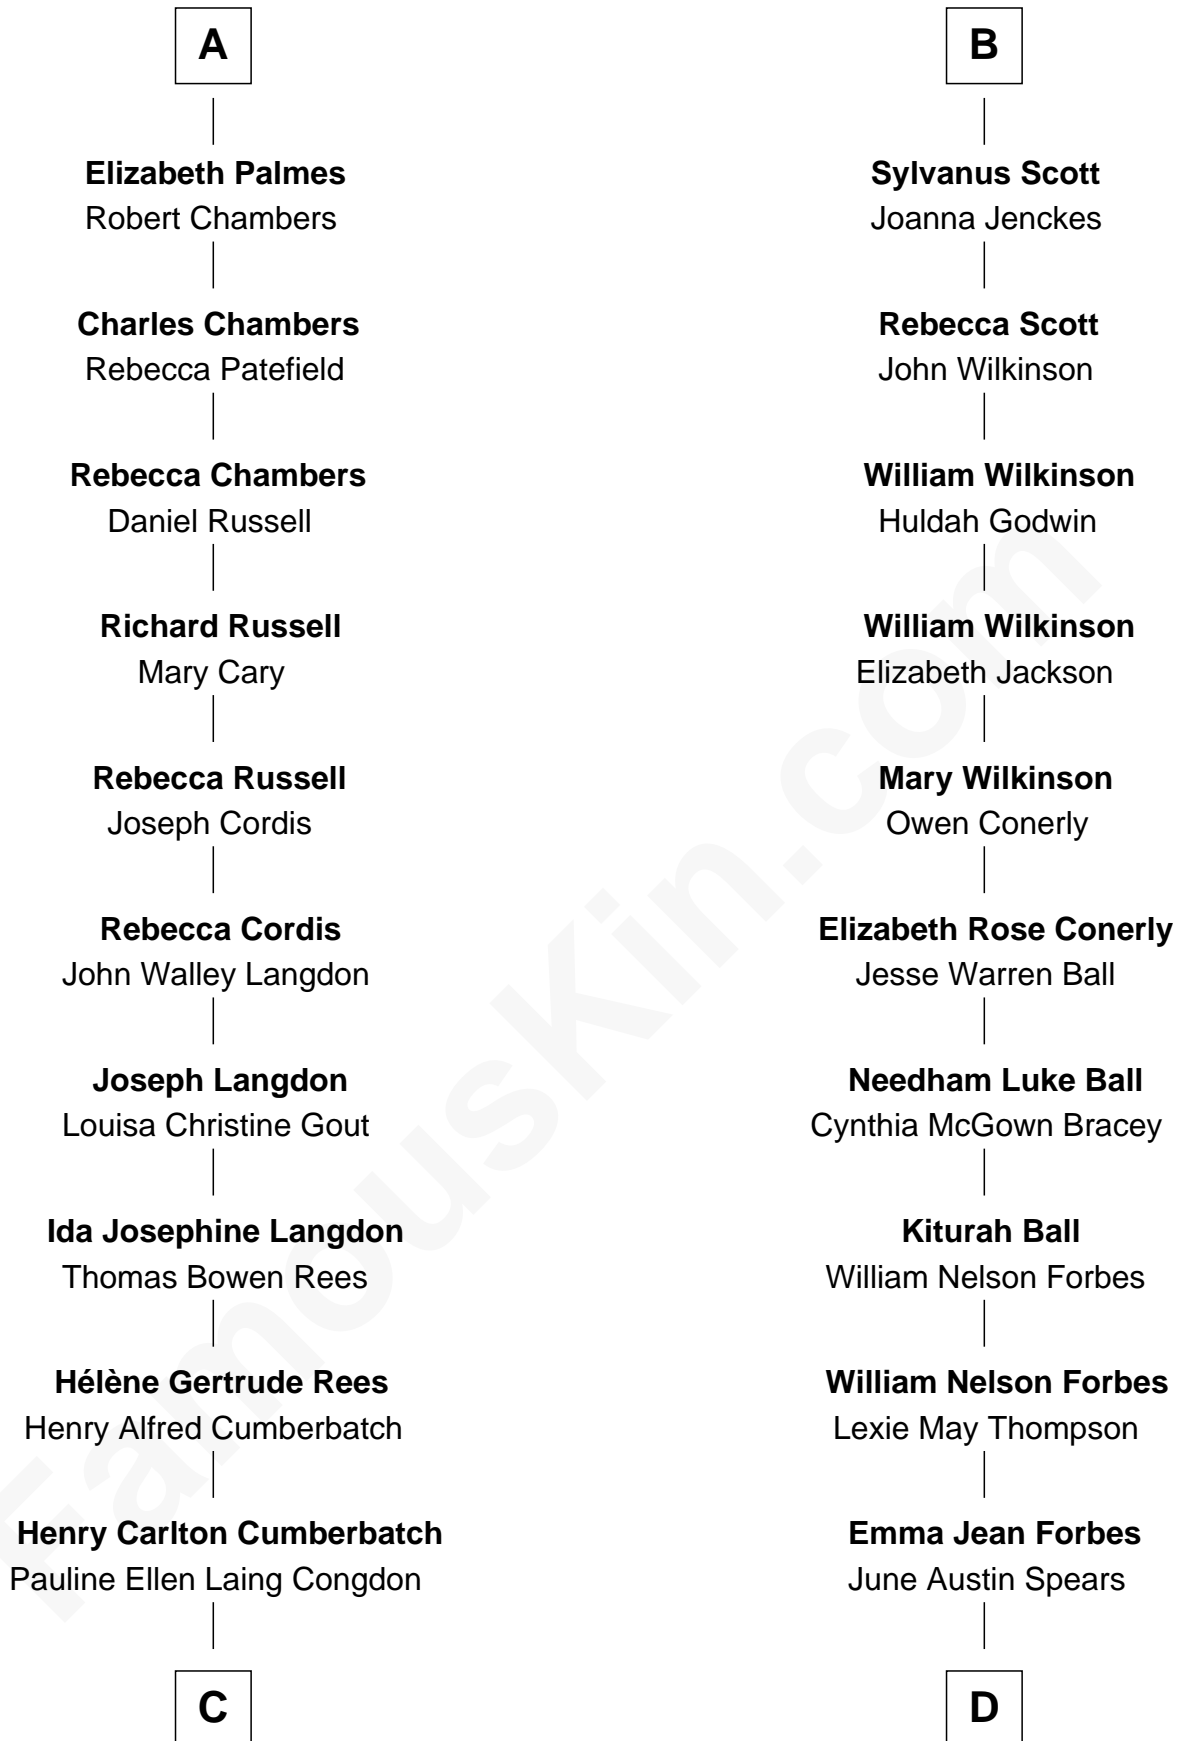

# FamousKin.com Relationship Chart of

**Benedict Cumberbatch**

*Movie, Television and Stage Actor*

18th cousin of

**Britney Spears**

*Singer, Entertainer*

**Sir Thomas Blount**

Margaret de Gresley

**C**

**Timothy Carlton Congdon Cumberbatch**

Wanda Ventham

**Benedict Cumberbatch**

*Movie, Television and Stage Actor*

**D**

**James Parnell Spears**

Lynne Irene Bridges

**Britney Spears**

*Singer, Entertainer*

FamousKin.com