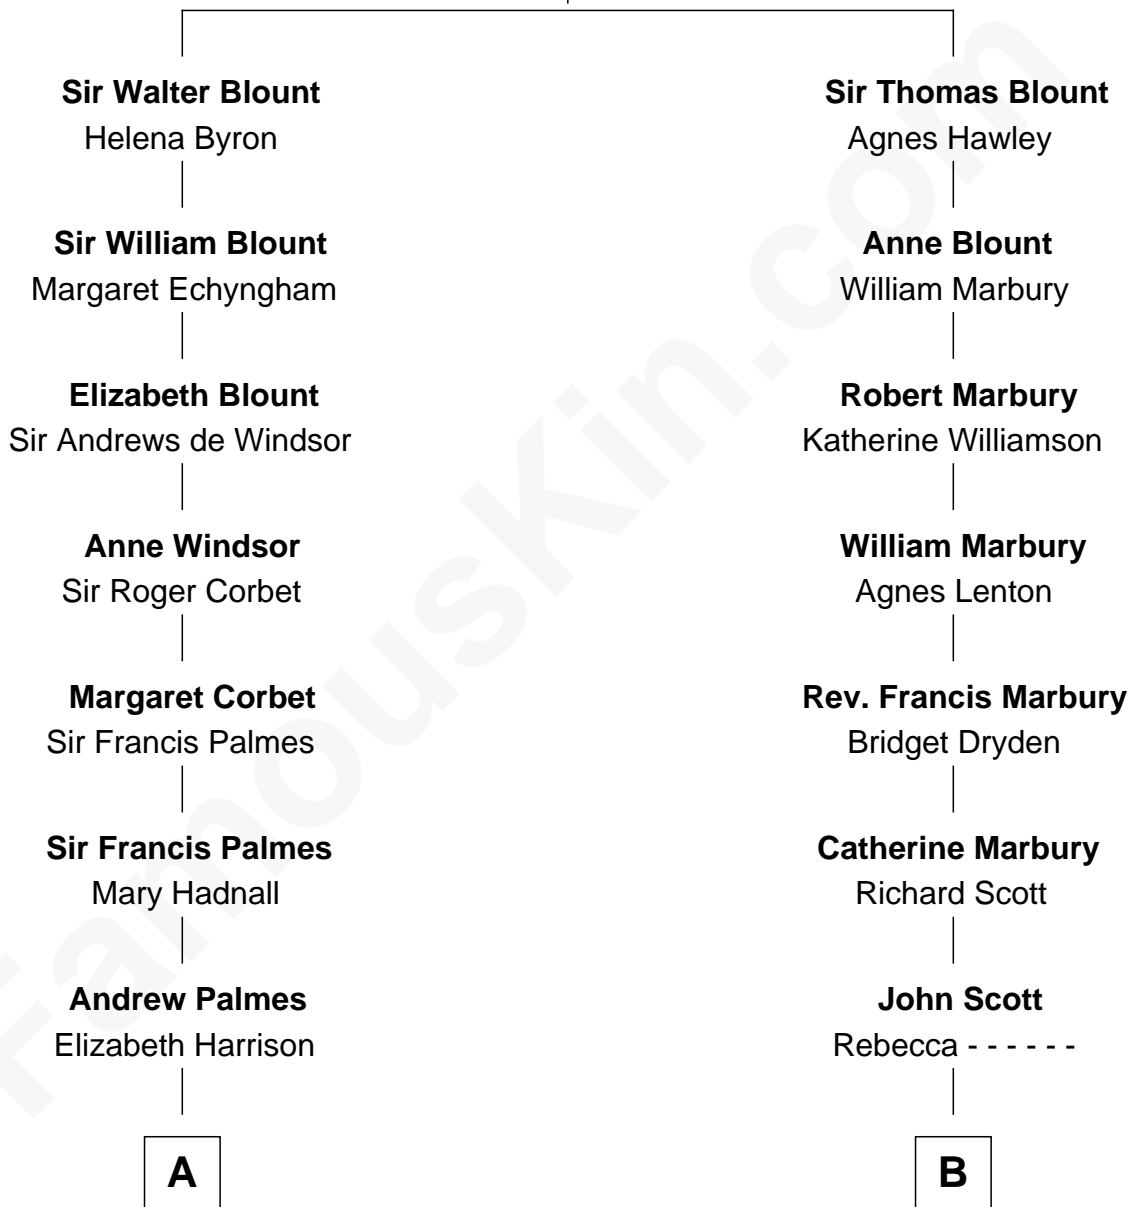

# FamousKin.com Relationship Chart of

**Benedict Cumberbatch**

*Movie, Television and Stage Actor*

18th cousin of

**Britney Spears**

*Singer, Entertainer*

**Sir Thomas Blount**

Margaret de Gresley

**C**

**Timothy Carlton Congdon Cumberbatch**

Wanda Ventham

**Benedict Cumberbatch**

*Movie, Television and Stage Actor*

**D**

**James Parnell Spears**

Lynne Irene Bridges

**Britney Spears**

*Singer, Entertainer*

FamousKin.com