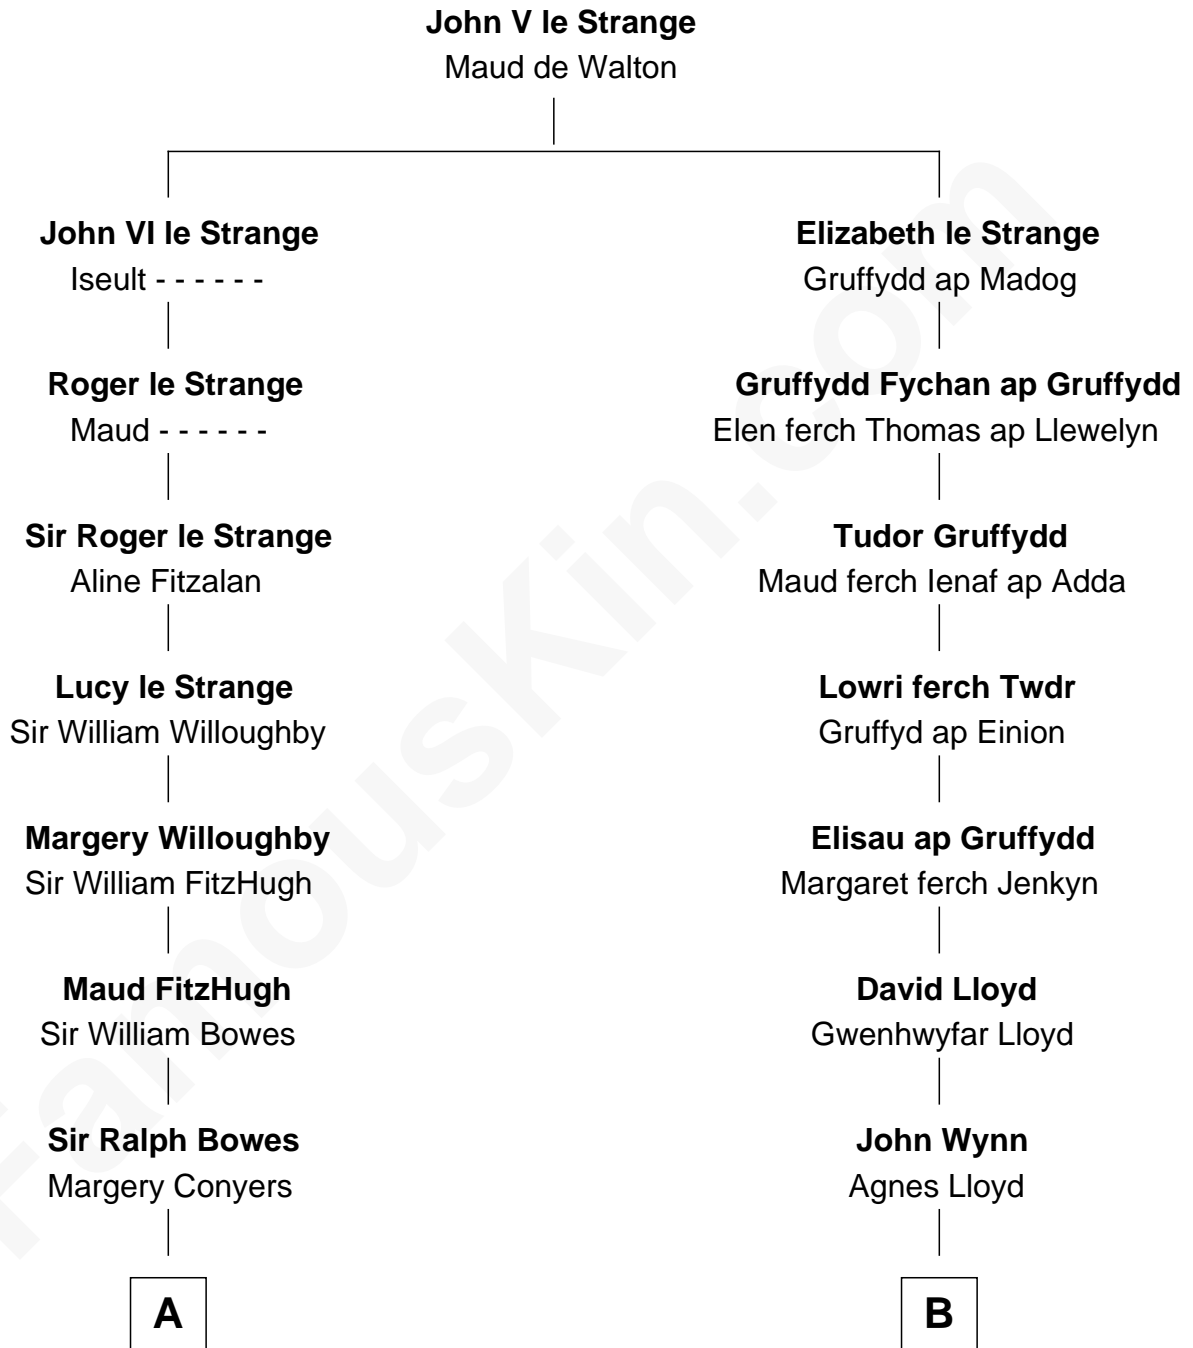

FamousKin.com Relationship Chart of

Benedict Cumberbatch

Movie, Television and Stage Actor

18th cousin 2 times removed of

Ernest Hemingway

Author of The Sun Also Rises

C

Henry Alfred Cumberbatch
Hélène Gertrude Rees