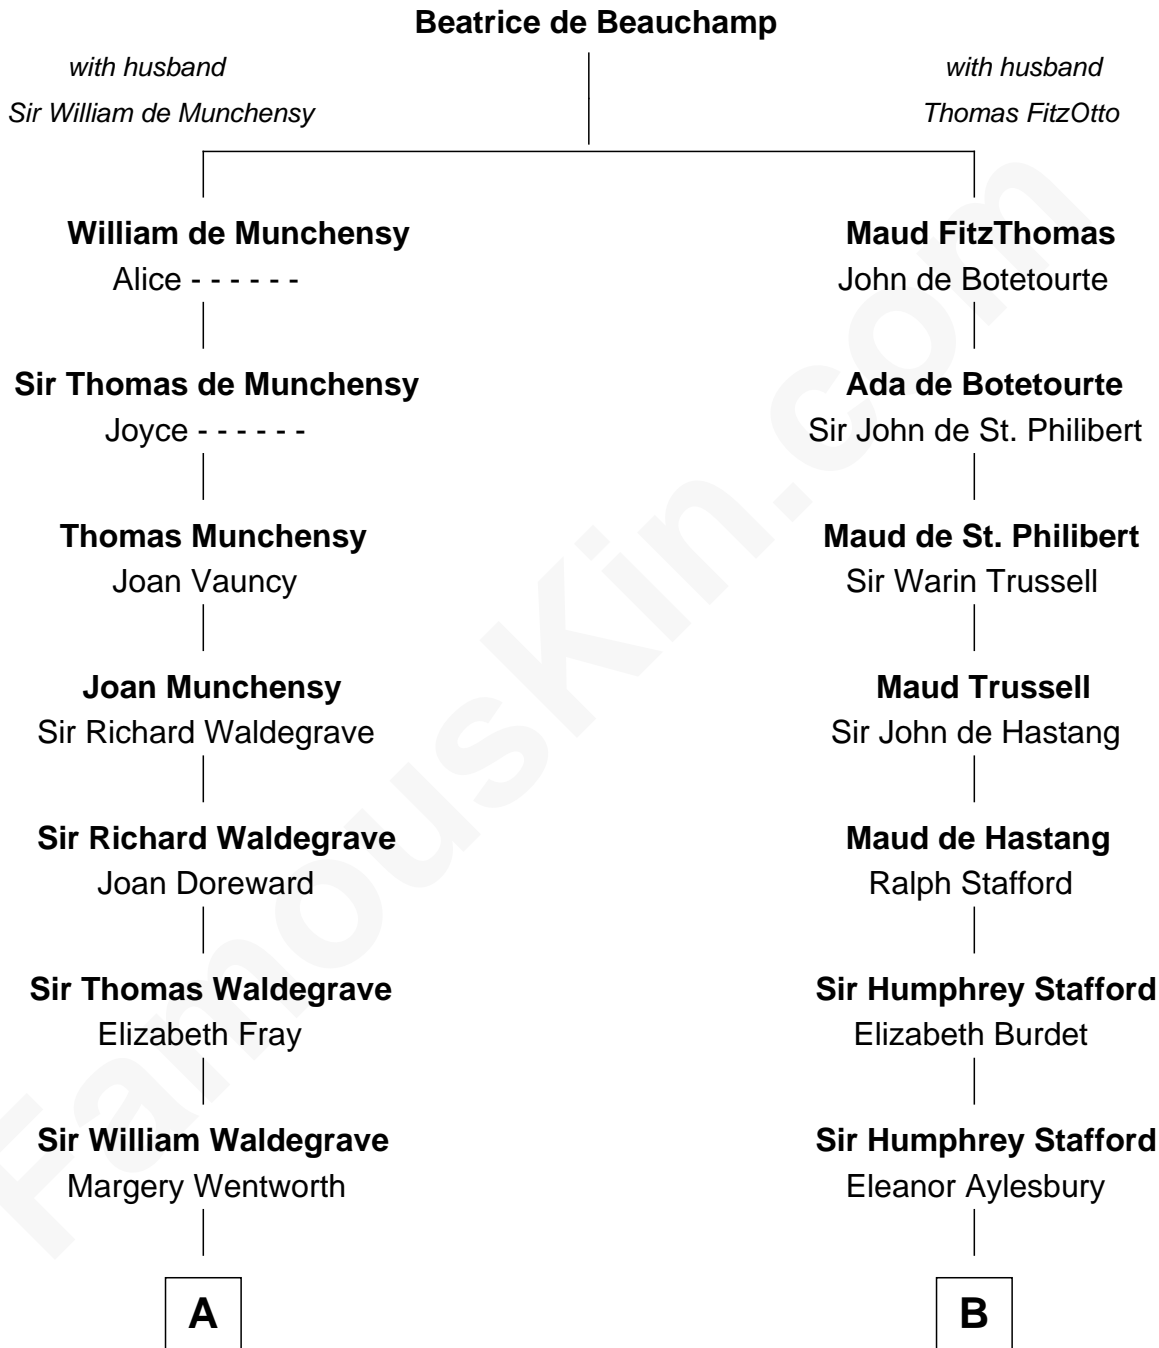

FamousKin.com
Relationship Chart of
Benedict Cumberbatch
Movie, Television and Stage Actor

21st cousin of
General Douglas MacArthur
U.S. Army - World War II

C

Robert William Cumberbatch

Louisa Grace Hanson

Henry Alfred Cumberbatch

Hélène Gertrude Rees

Henry Carlton Cumberbatch

Pauline Ellen Laing Congdon

Timothy Carlton Congdon Cumberbatch

Wanda Ventham

Benedict Cumberbatch

Movie, Television and Stage Actor

D

Benjamin Belcher

Sarah Barney

Benjamin Barney Belcher

Olive - - - - -

Aurelia Belcher

Arthur MacArthur

Gen. Arthur MacArthur