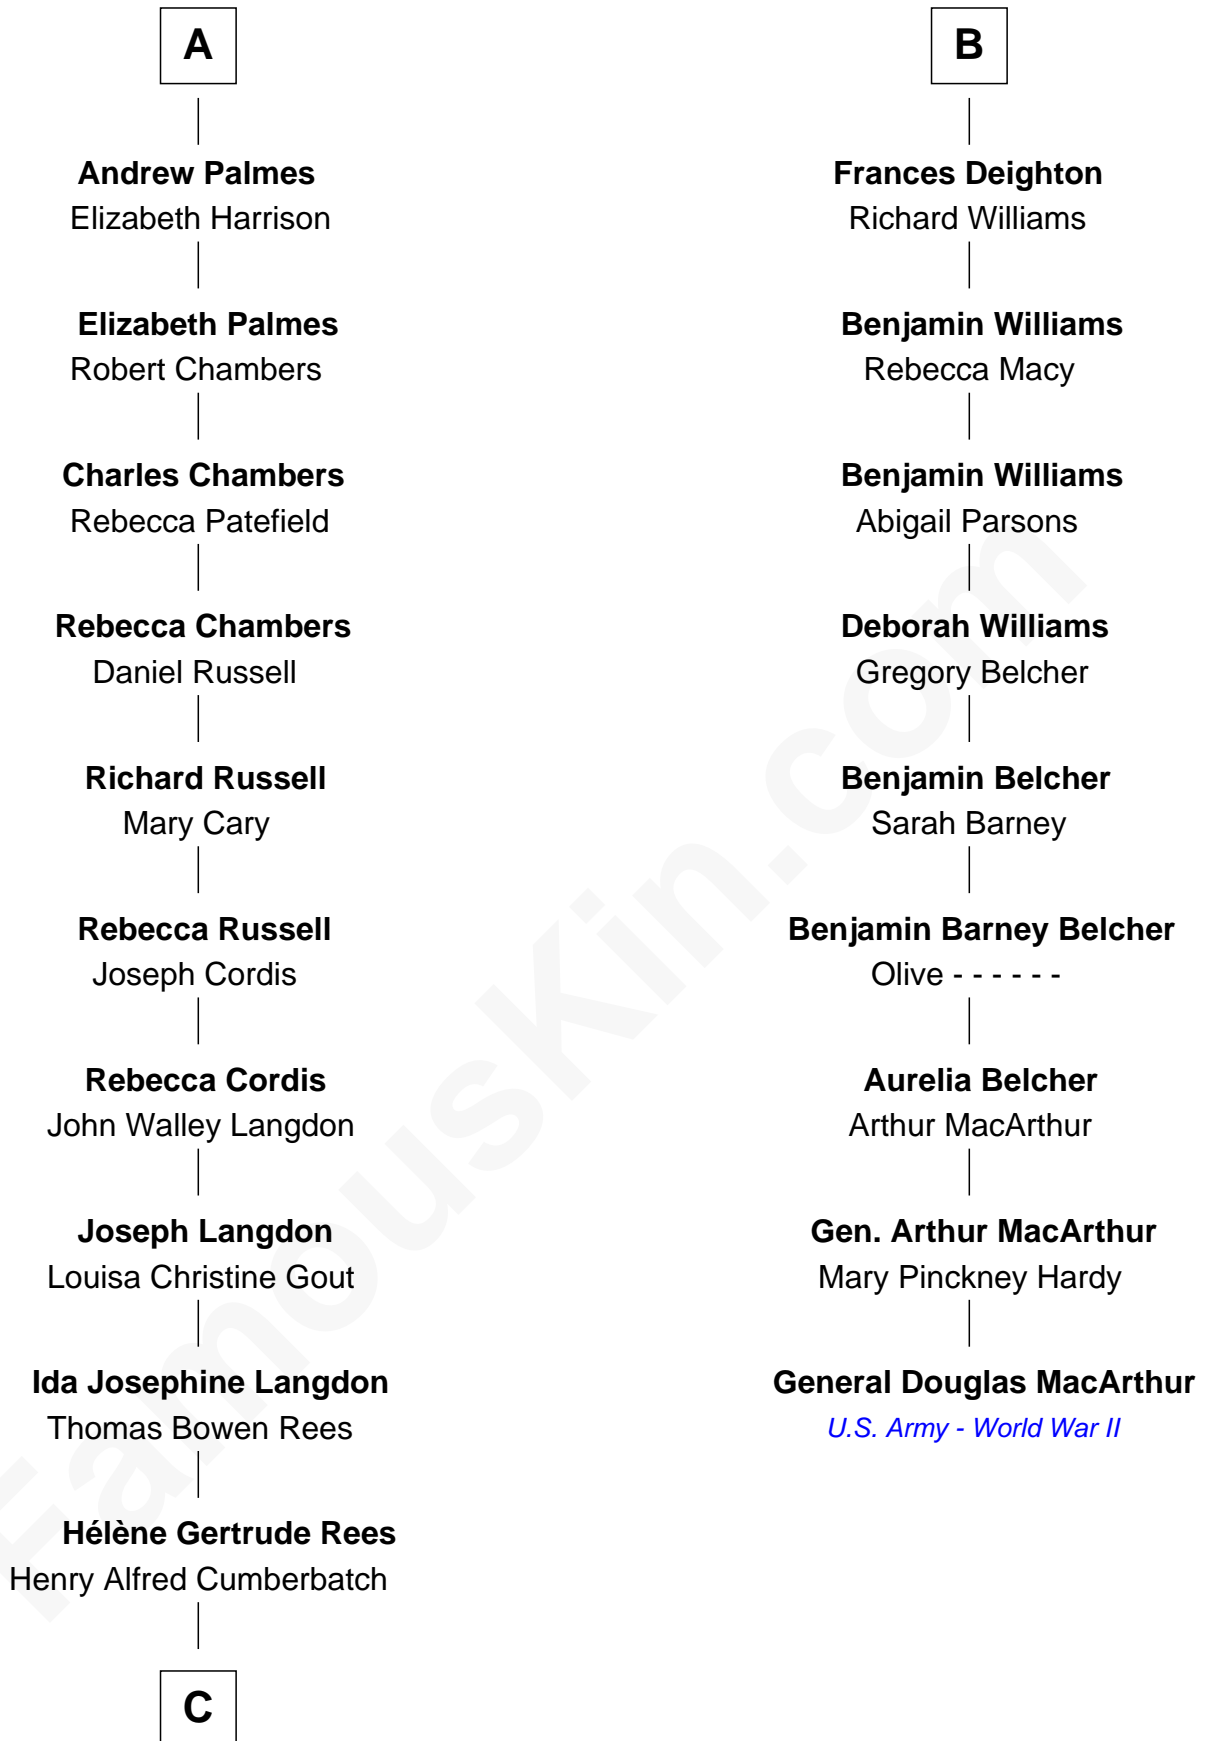

FamousKin.com Relationship Chart of

Benedict Cumberbatch
Movie, Television and Stage Actor

15th cousin 4 times removed of

General Douglas MacArthur
U.S. Army - World War II

C

Henry Carlton Cumberbatch

Pauline Ellen Laing Congdon

Timothy Carlton Congdon Cumberbatch

Wanda Ventham

Benedict Cumberbatch

Movie, Television and Stage Actor

FamousKin.com