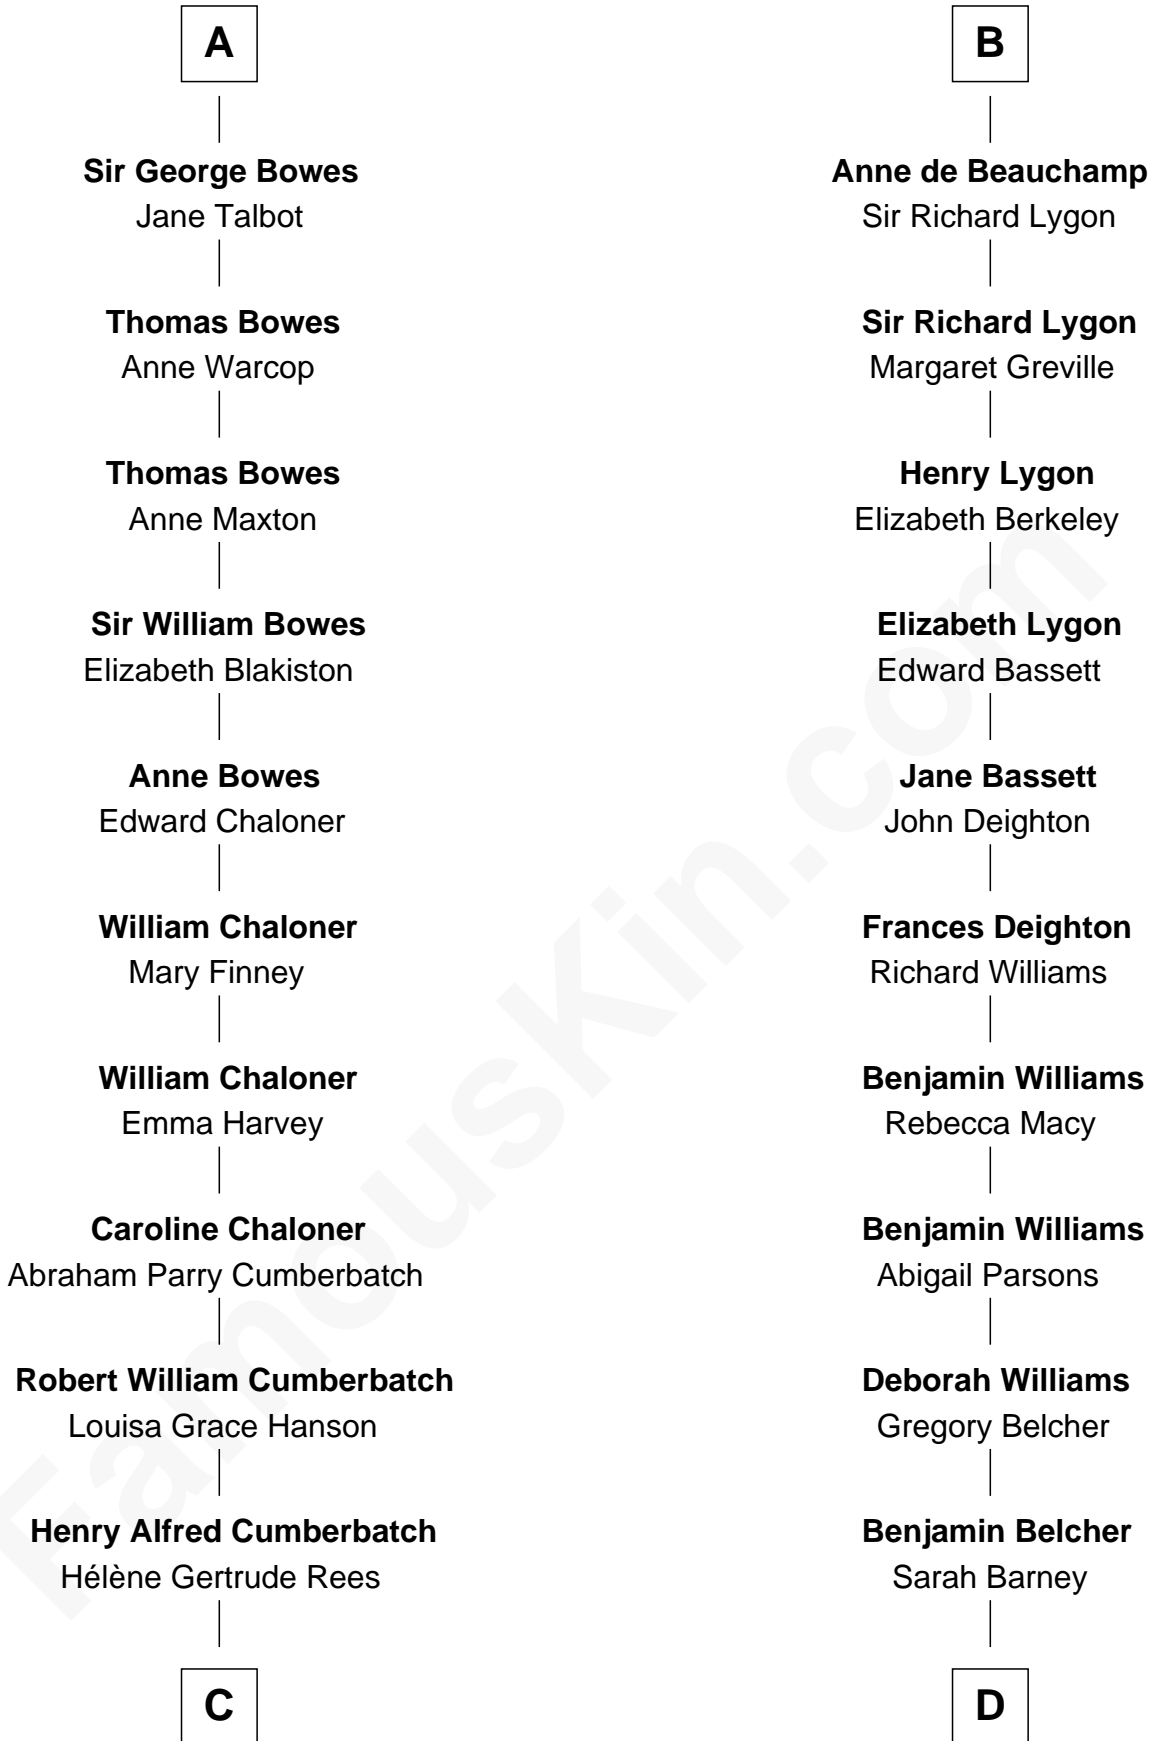

FamousKin.com

Relationship Chart of

Benedict Cumberbatch

Movie, Television and Stage Actor

19th cousin 1 time removed of

General Douglas MacArthur

U.S. Army - World War II

Sir Hugh I de Audley

Iseult de Mortimer

C

Henry Carlton Cumberbatch

Pauline Ellen Laing Congdon

Timothy Carlton Congdon Cumberbatch

Wanda Ventham

Benedict Cumberbatch

Movie, Television and Stage Actor

D

Benjamin Barney Belcher

Olive - - - - -

Aurelia Belcher

Arthur MacArthur

Gen. Arthur MacArthur

Mary Pinckney Hardy

General Douglas MacArthur