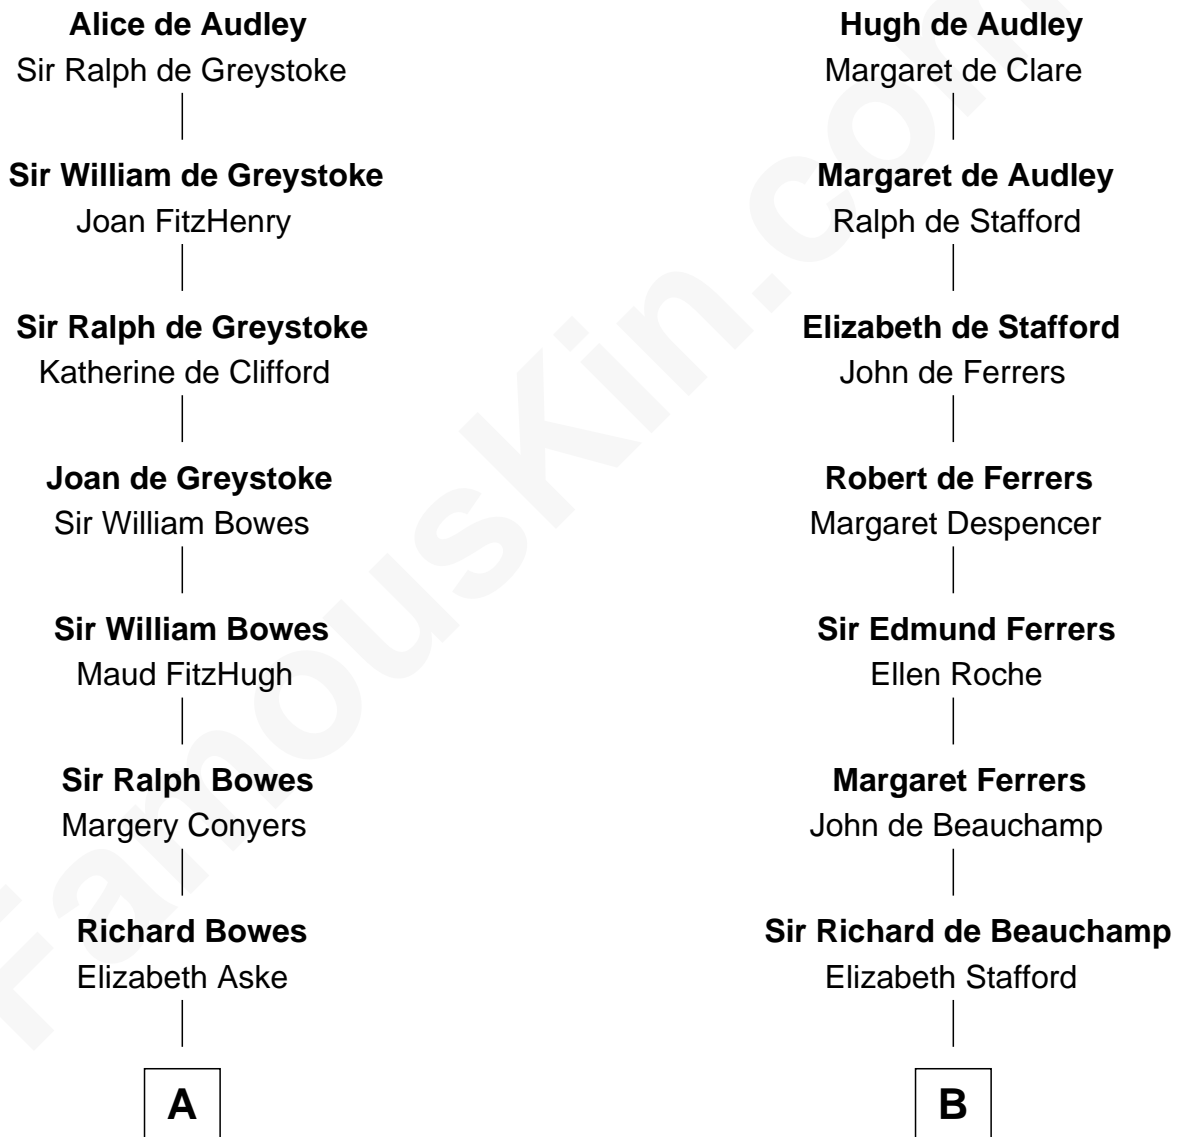

FamousKin.com

Relationship Chart of

Benedict Cumberbatch

Movie, Television and Stage Actor

19th cousin 1 time removed of

General Douglas MacArthur

U.S. Army - World War II

Sir Hugh I de Audley

Iseult de Mortimer

C

Henry Carlton Cumberbatch

Pauline Ellen Laing Congdon

Timothy Carlton Congdon Cumberbatch

Wanda Ventham

Benedict Cumberbatch

Movie, Television and Stage Actor