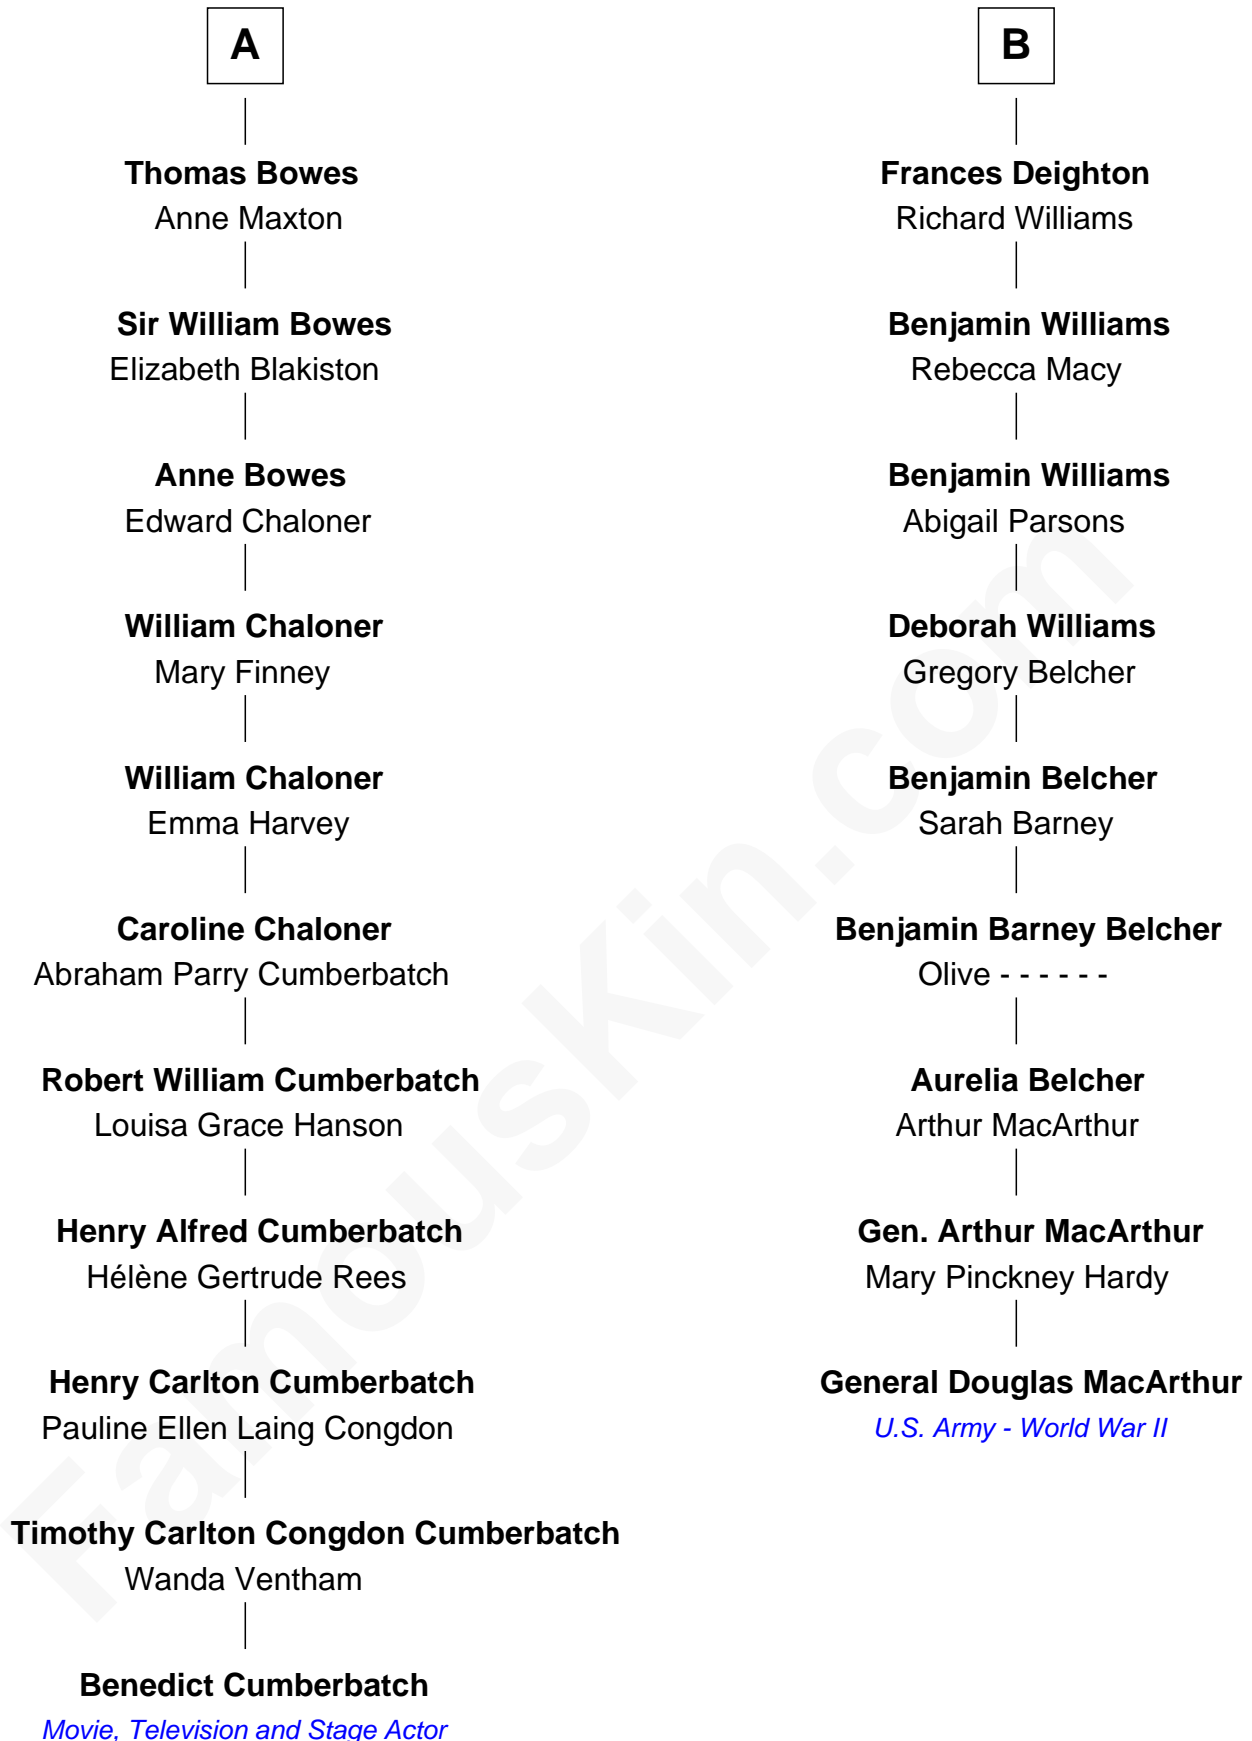

# FamousKin.com Relationship Chart of

**Benedict Cumberbatch**  
*Movie, Television and Stage Actor*

15th cousin 2 times removed of

**General Douglas MacArthur**  
*U.S. Army - World War II*

Benedict Cumberbatch photo by [Gage Skidmore](#) (CC BY-SA 2.0)