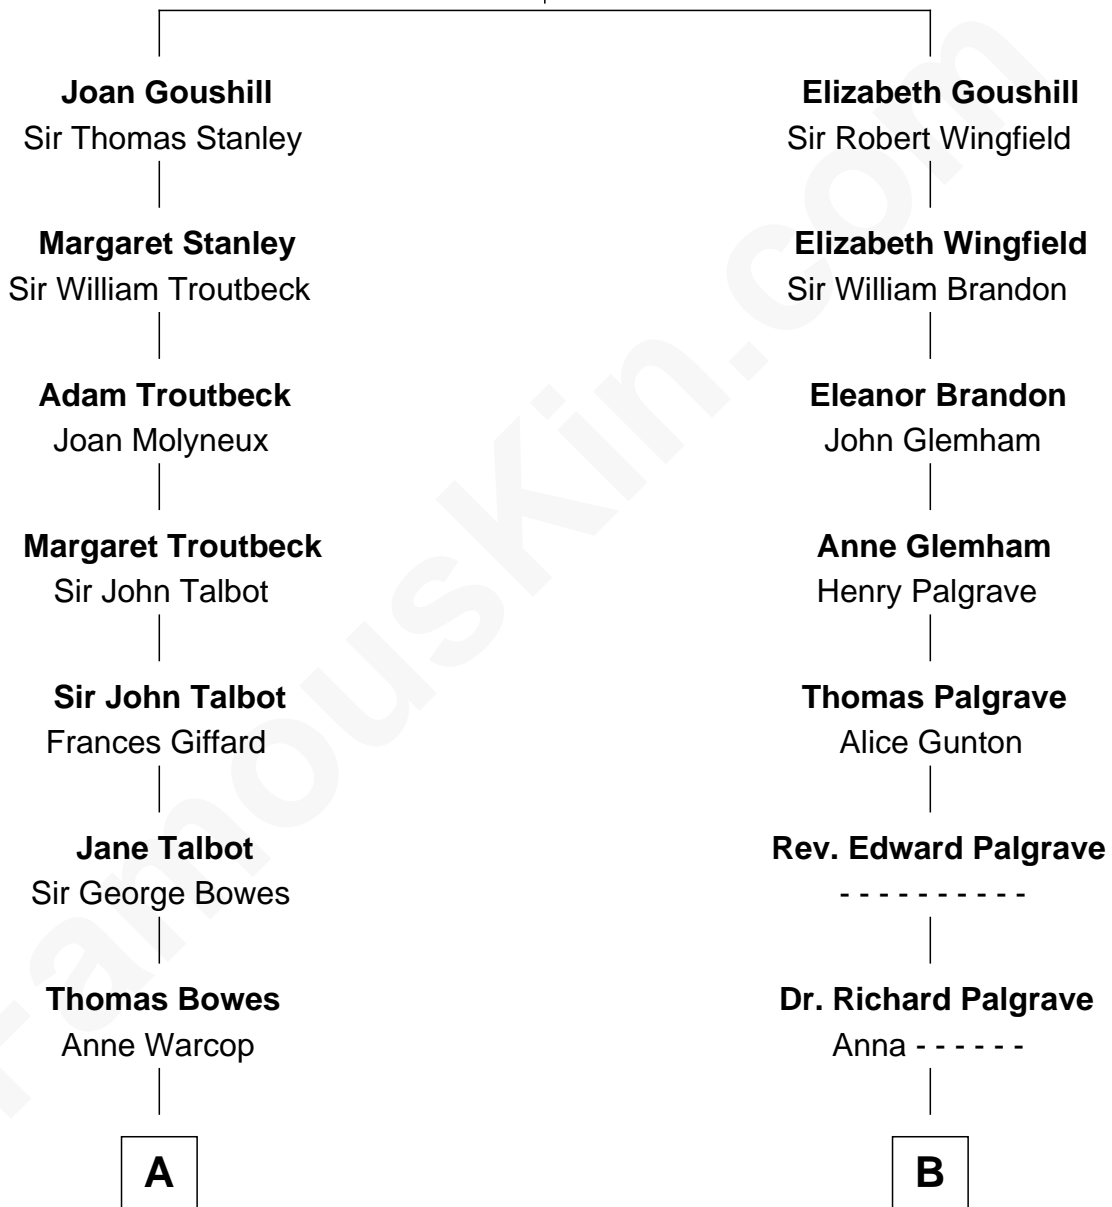

FamousKin.com Relationship Chart of

Benedict Cumberbatch
Movie, Television and Stage Actor

16th cousin 1 time removed of

General Douglas MacArthur
U.S. Army - World War II

Sir Robert Goushill
Elizabeth Fitzalan

A

Thomas Bowes
Anne Maxton

Sir William Bowes
Elizabeth Blakiston

Anne Bowes
Edward Chaloner

William Chaloner
Mary Finney

William Chaloner
Emma Harvey

Caroline Chaloner
Abraham Parry Cumberbatch

Robert William Cumberbatch
Louisa Grace Hanson