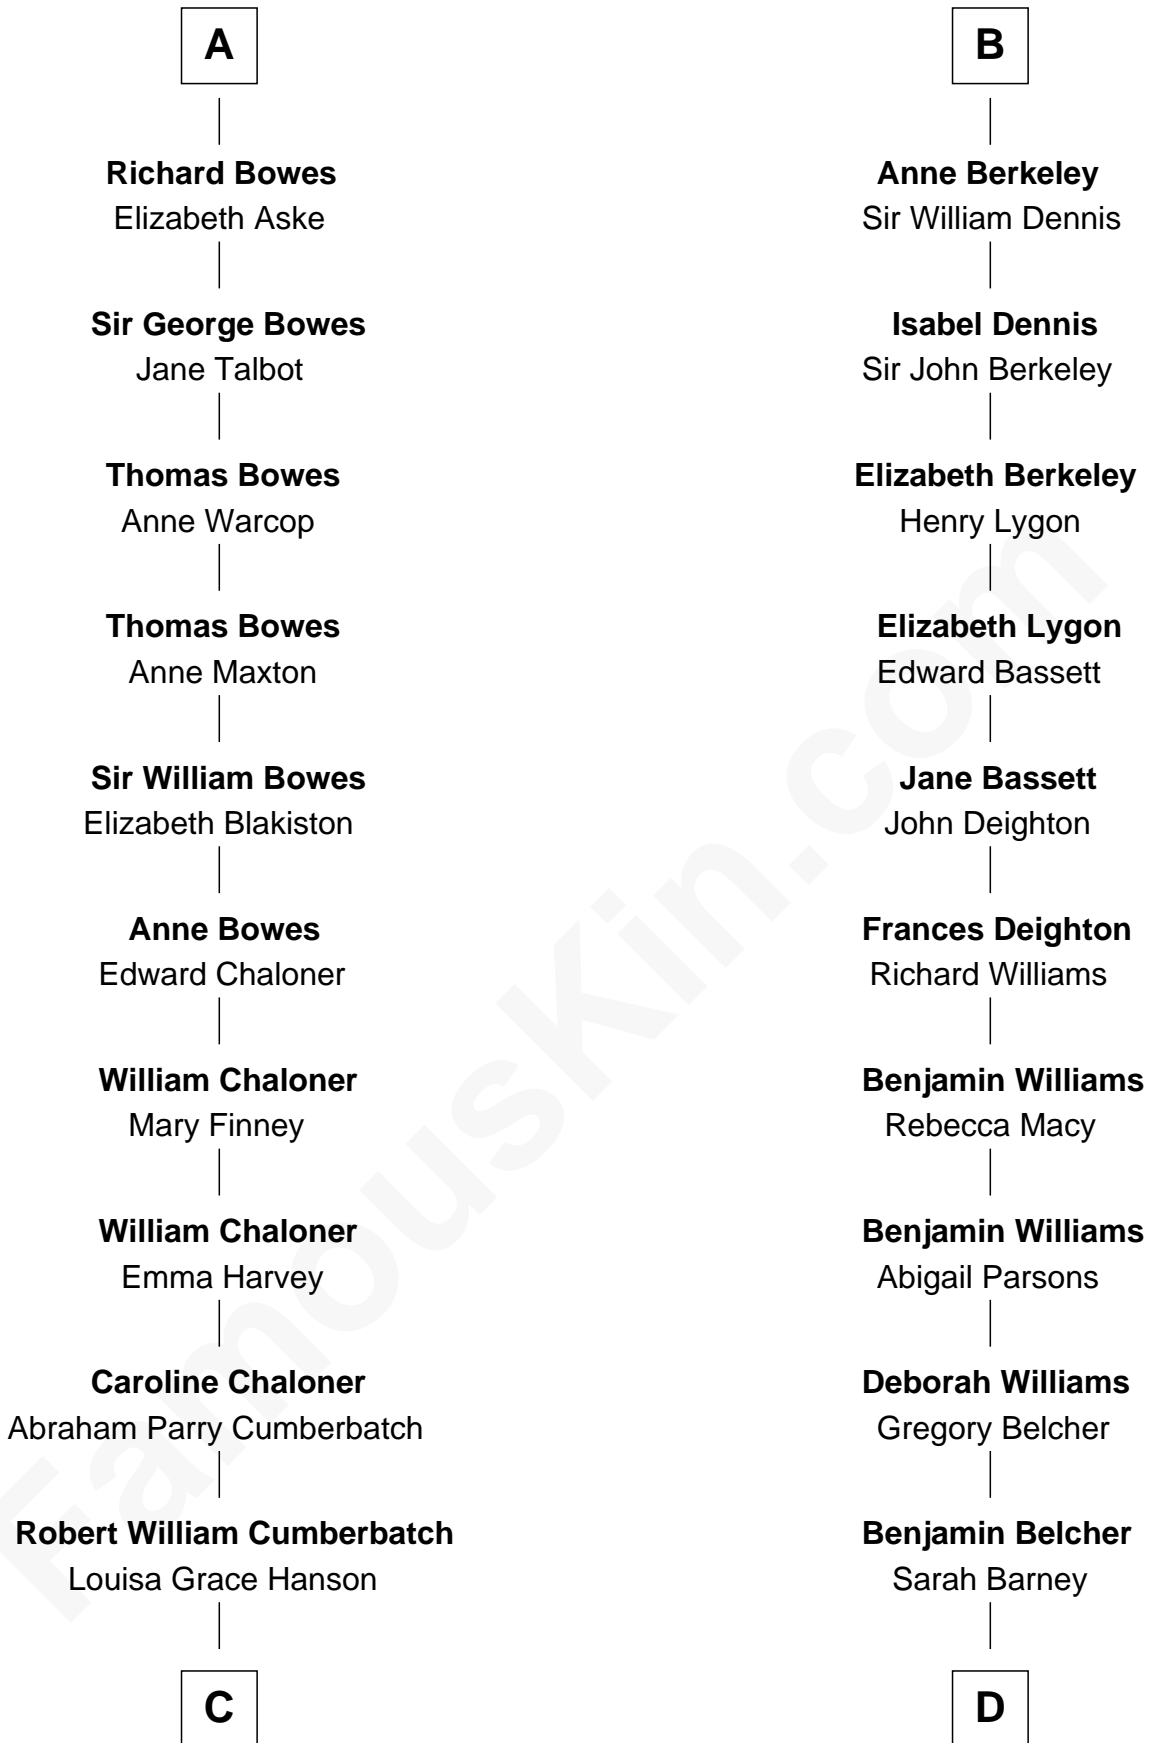

FamousKin.com

Relationship Chart of

Benedict Cumberbatch

Movie, Television and Stage Actor

20th cousin of

General Douglas MacArthur

U.S. Army - World War II

John Fitzalan
Isabel de Mortimer

C

Henry Alfred Cumberbatch

Hélène Gertrude Rees

Henry Carlton Cumberbatch

Pauline Ellen Laing Congdon

Timothy Carlton Congdon Cumberbatch

Wanda Ventham

Benedict Cumberbatch