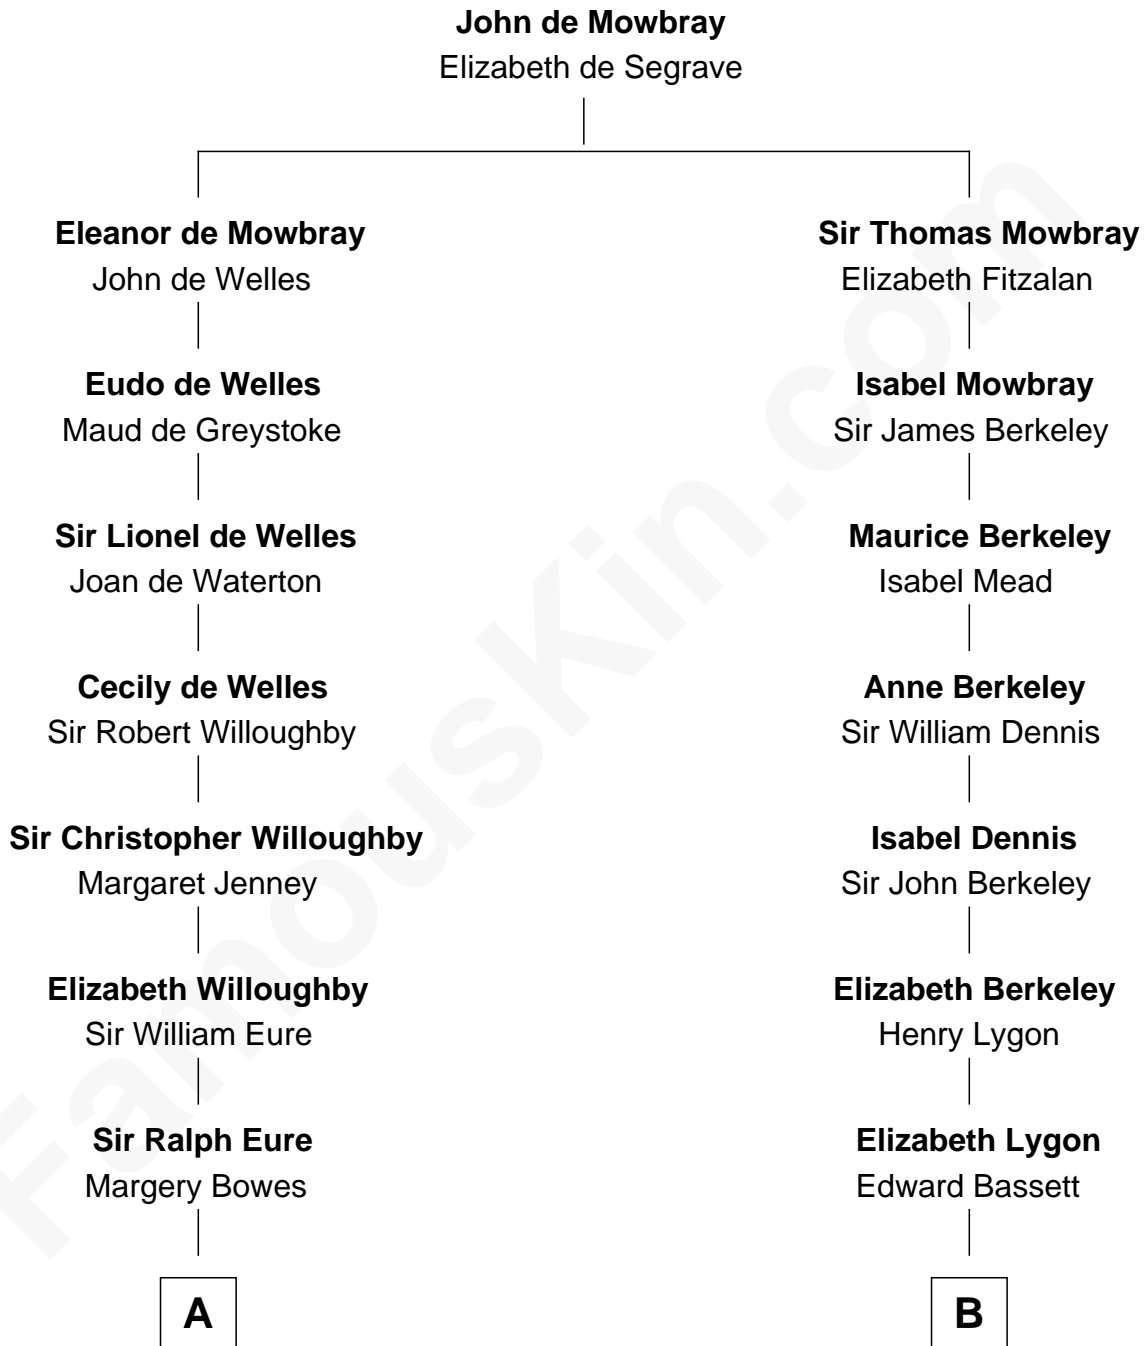

## Relationship Chart of

**Benedict Cumberbatch**

*Movie, Television and Stage Actor*

16th cousin 4 times removed of

**General Douglas MacArthur**

*U.S. Army - World War II*

**C**

Henry Alfred Cumberbatch

Hélène Gertrude Rees

Henry Carlton Cumberbatch

Pauline Ellen Laing Congdon

Timothy Carlton Congdon Cumberbatch

Wanda Ventham

**Benedict Cumberbatch**

*Movie, Television and Stage Actor*