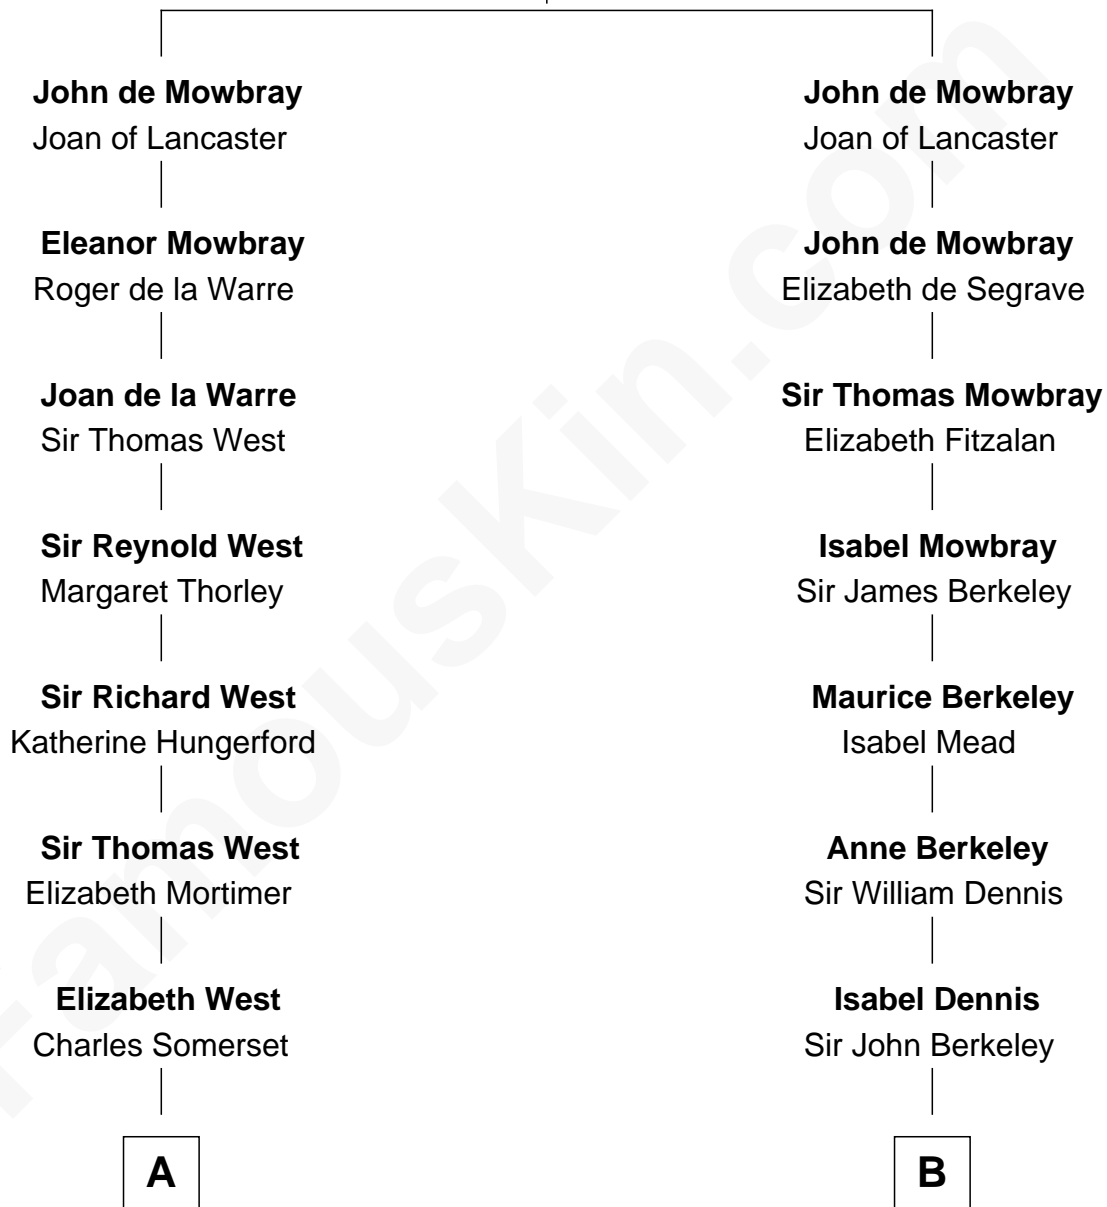

## Relationship Chart of

**Benedict Cumberbatch**

*Movie, Television and Stage Actor*

18th cousin 3 times removed of

**General Douglas MacArthur**

*U.S. Army - World War II*

**Sir John de Mowbray**

Aline de Braiose

**C**

**Robert William Cumberbatch**

Louisa Grace Hanson

**Henry Alfred Cumberbatch**

Hélène Gertrude Rees

**Henry Carlton Cumberbatch**

Pauline Ellen Laing Congdon

**Timothy Carlton Congdon Cumberbatch**

Wanda Ventham

**Benedict Cumberbatch**

*Movie, Television and Stage Actor*

**D**

**Gen. Arthur MacArthur**

Mary Pinckney Hardy

**General Douglas MacArthur**

*U.S. Army - World War II*