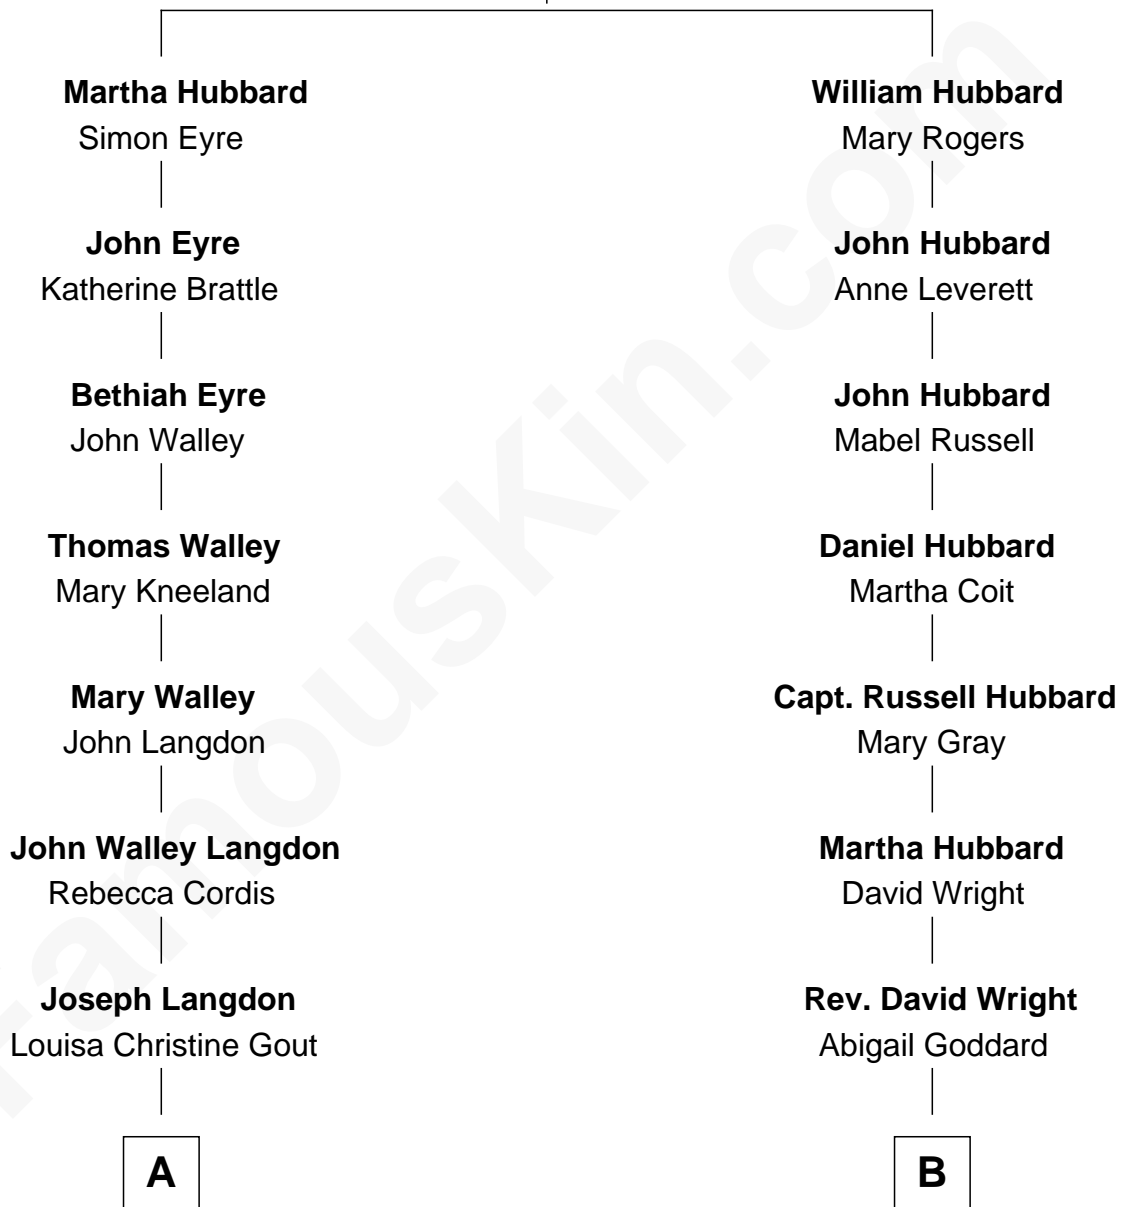

FamousKin.com Relationship Chart of

Benedict Cumberbatch
Movie, Television and Stage Actor

8th cousin 3 times removed of

Frank Lloyd Wright
American Architect

William Hubbard

A

Ida Josephine Langdon

Thomas Bowen Rees

Hélène Gertrude Rees

Henry Alfred Cumberbatch

Henry Carlton Cumberbatch

Pauline Ellen Laing Congdon

Timothy Carlton Congdon Cumberbatch

Wanda Ventham

Benedict Cumberbatch

Movie, Television and Stage Actor