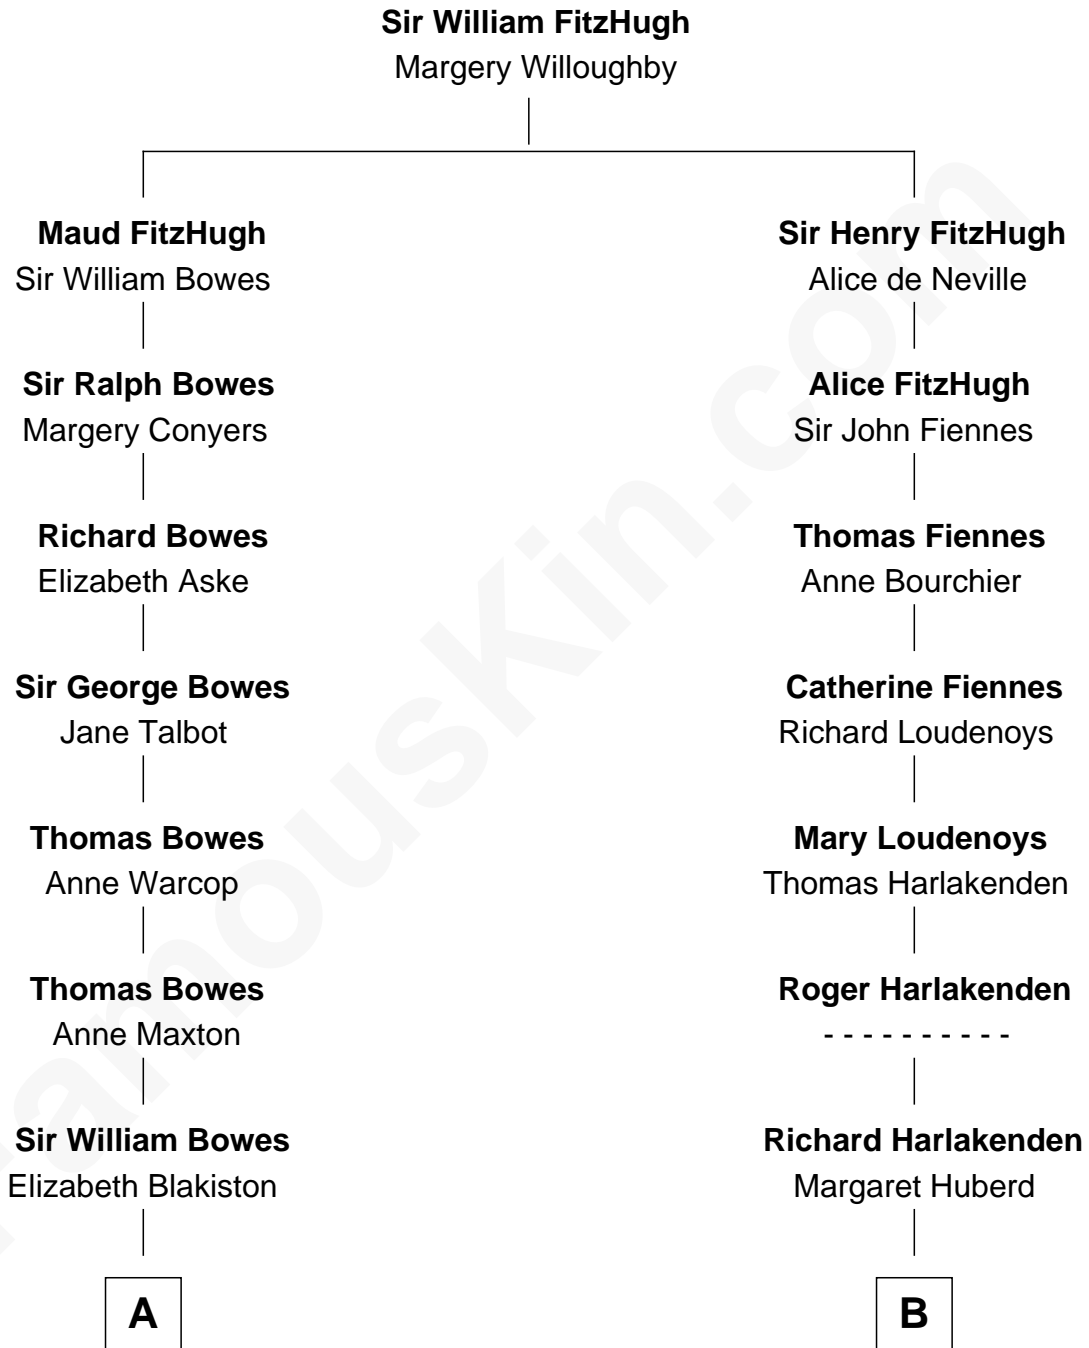

# FamousKin.com Relationship Chart of

**Benedict Cumberbatch**  
*Movie, Television and Stage Actor*

15th cousin 1 time removed of

**Frank Lloyd Wright**  
*American Architect*

**A**

**Anne Bowes**  
Edward Chaloner

**William Chaloner**  
Mary Finney

**William Chaloner**  
Emma Harvey

**Caroline Chaloner**  
Abraham Parry Cumberbatch

**Robert William Cumberbatch**  
Louisa Grace Hanson

**Henry Alfred Cumberbatch**  
Hélène Gertrude Rees