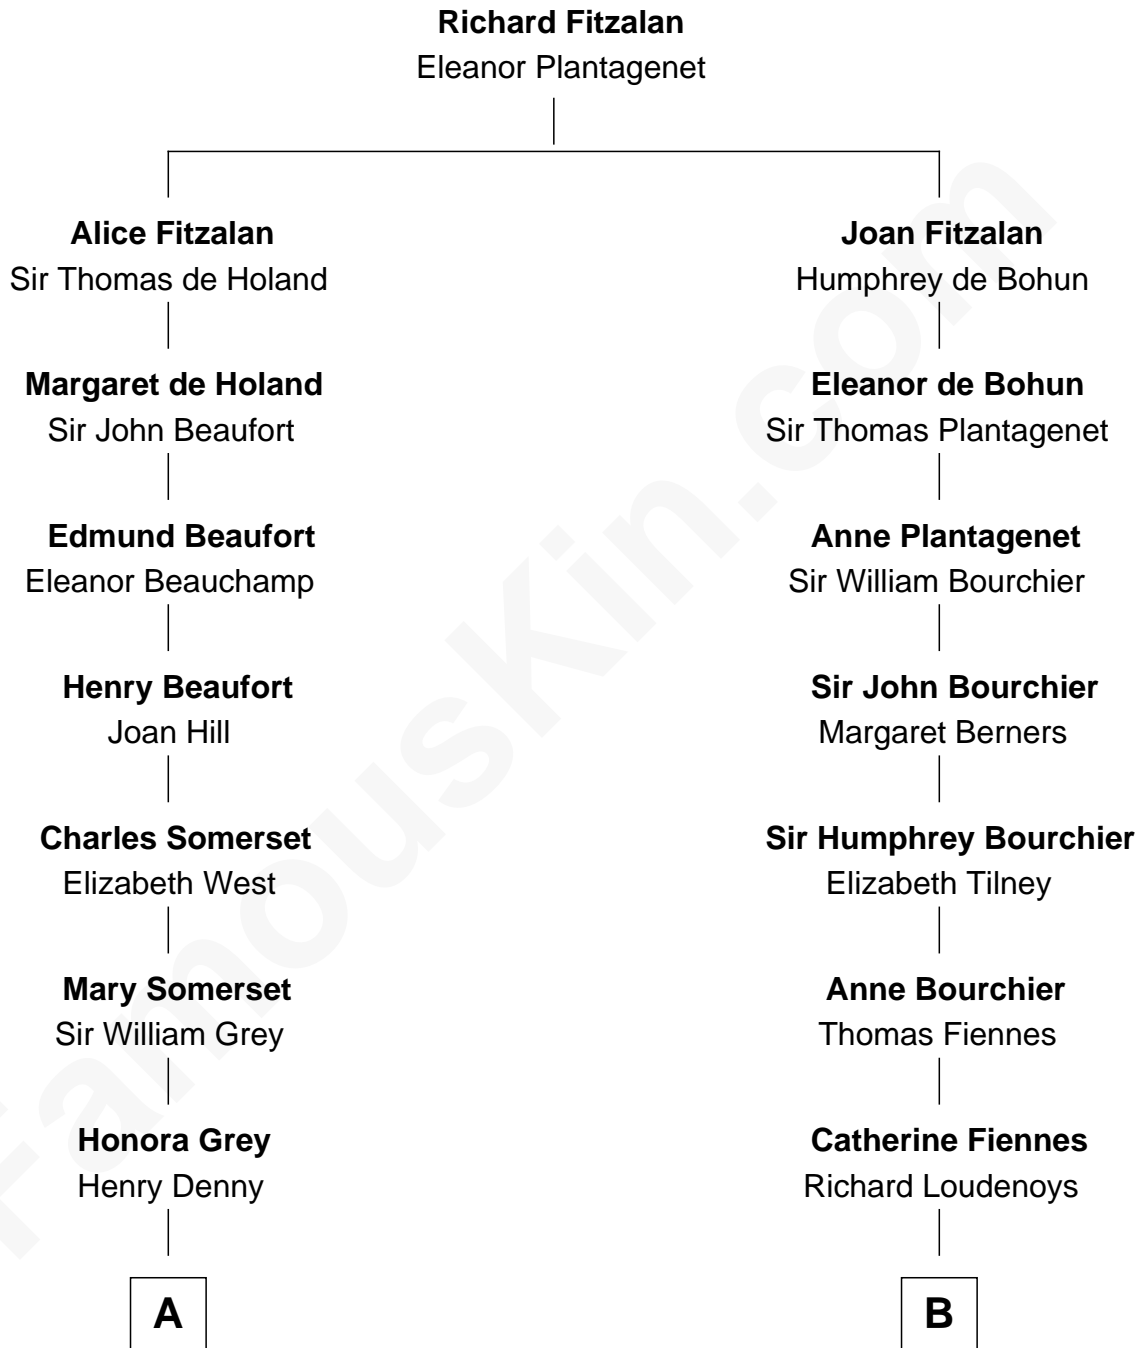

FamousKin.com

Relationship Chart of

Benedict Cumberbatch

Movie, Television and Stage Actor

19th cousin of

Frank Lloyd Wright

American Architect

C