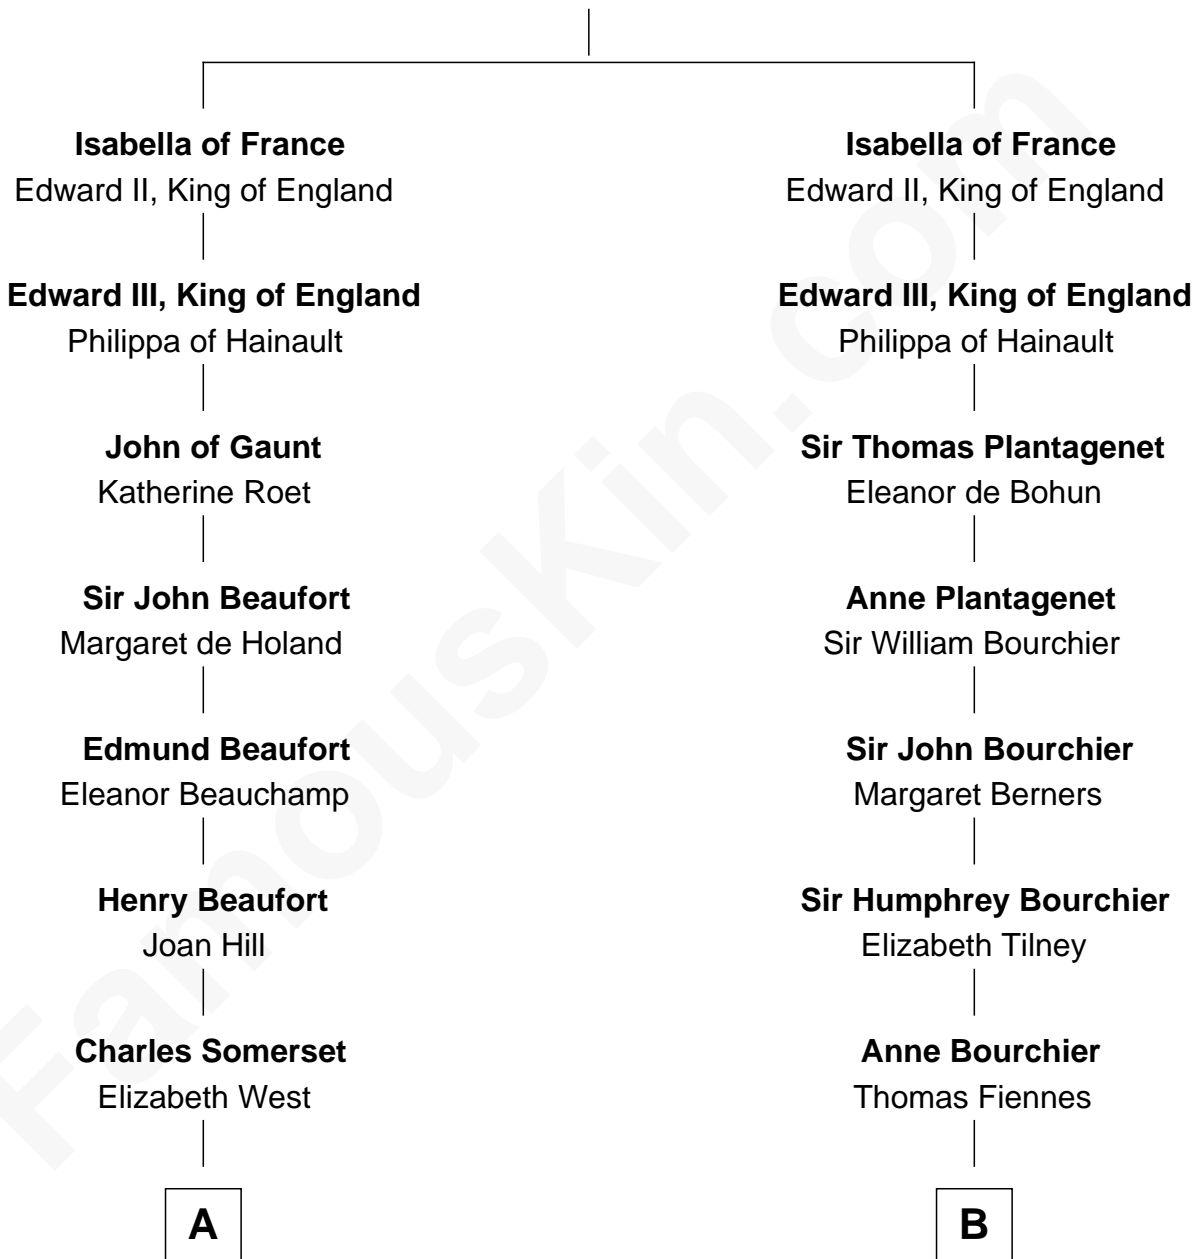

FamousKin.com Relationship Chart of

Benedict Cumberbatch
Movie, Television and Stage Actor

20th cousin 1 time removed of

Frank Lloyd Wright
American Architect

King Philip IV of France
Joan of Navarre

C

Robert William Cumberbatch

Louisa Grace Hanson

Henry Alfred Cumberbatch

Hélène Gertrude Rees

Henry Carlton Cumberbatch

Pauline Ellen Laing Congdon

Timothy Carlton Congdon Cumberbatch

Wanda Ventham

Benedict Cumberbatch