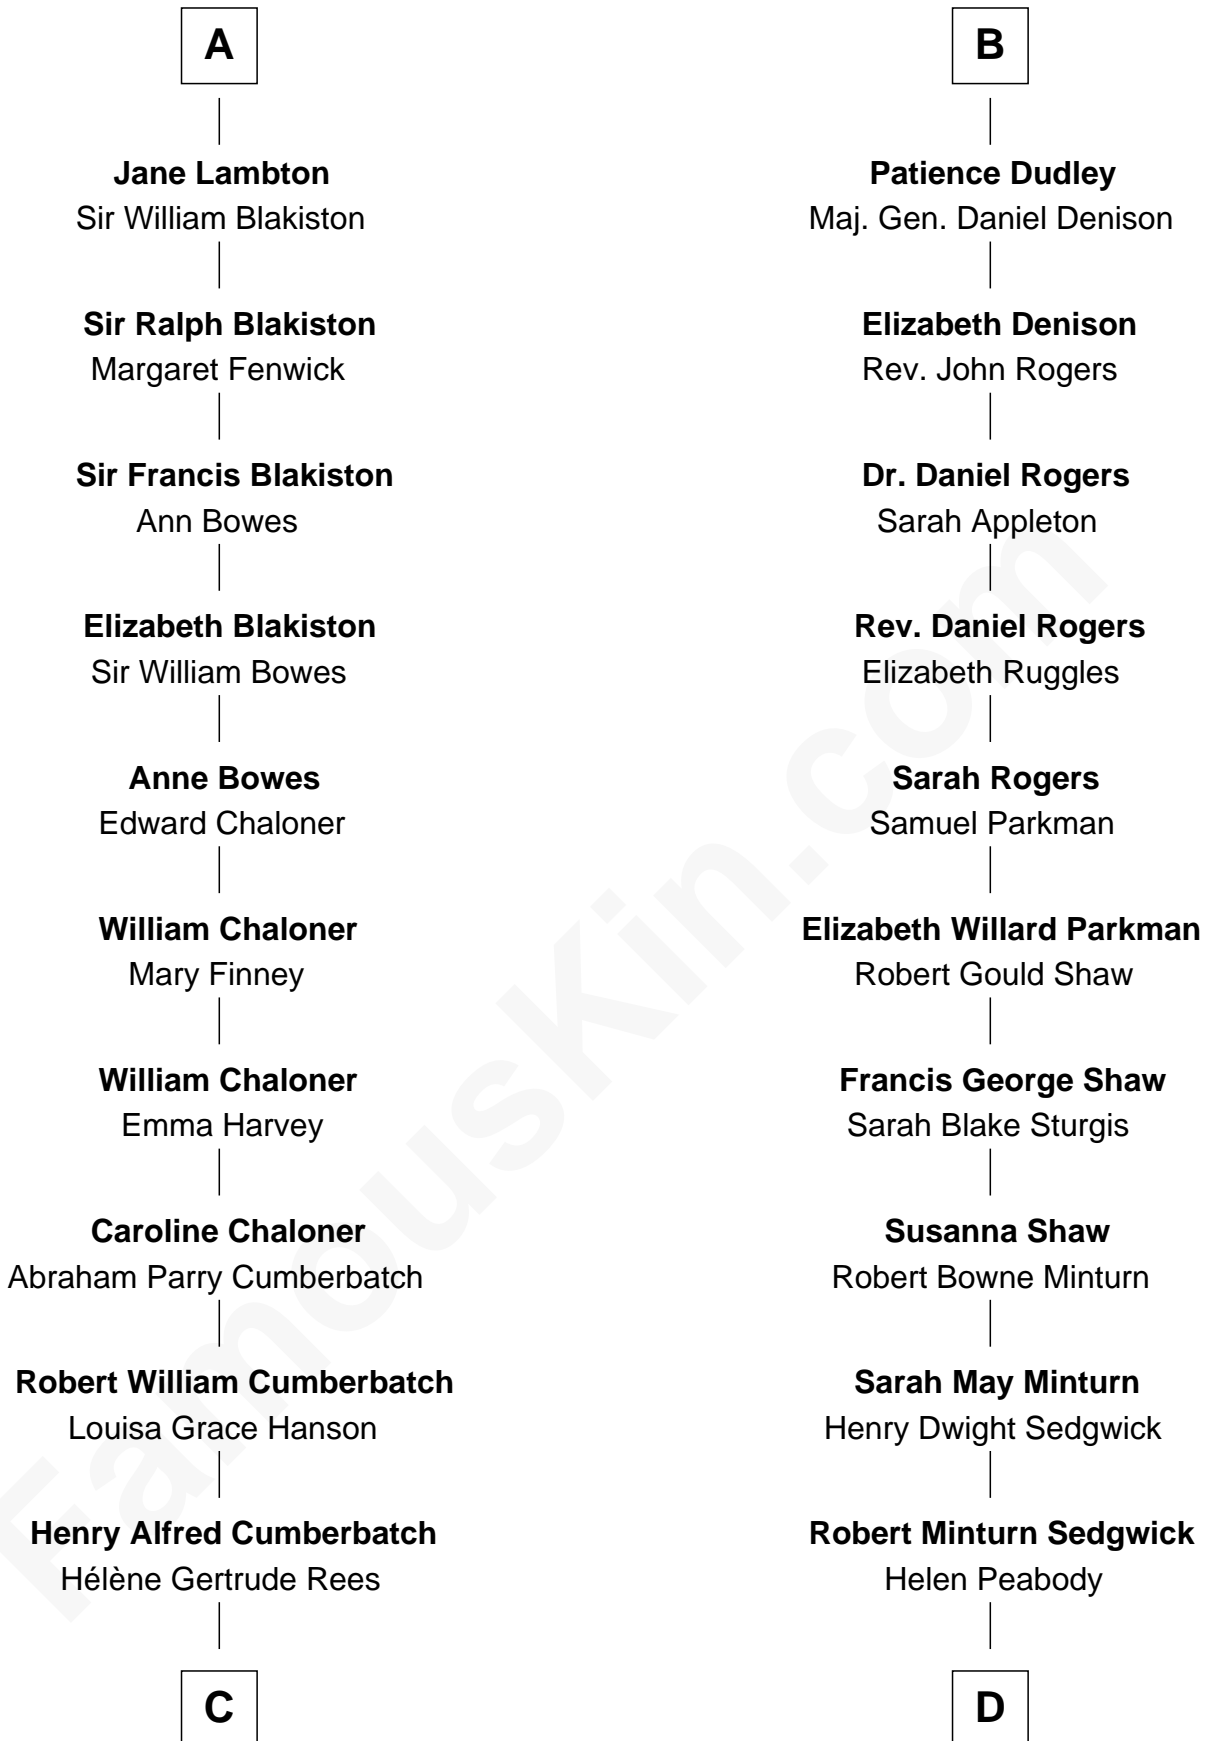

FamousKin.com

Relationship Chart of

Benedict Cumberbatch

Movie, Television and Stage Actor

18th cousin 1 time removed of

Kyra Sedgwick

TV and Movie Actress

C

Henry Carlton Cumberbatch

Pauline Ellen Laing Congdon

Timothy Carlton Congdon Cumberbatch

Wanda Ventham

Benedict Cumberbatch

Movie, Television and Stage Actor

D

Henry Dwight Sedgwick