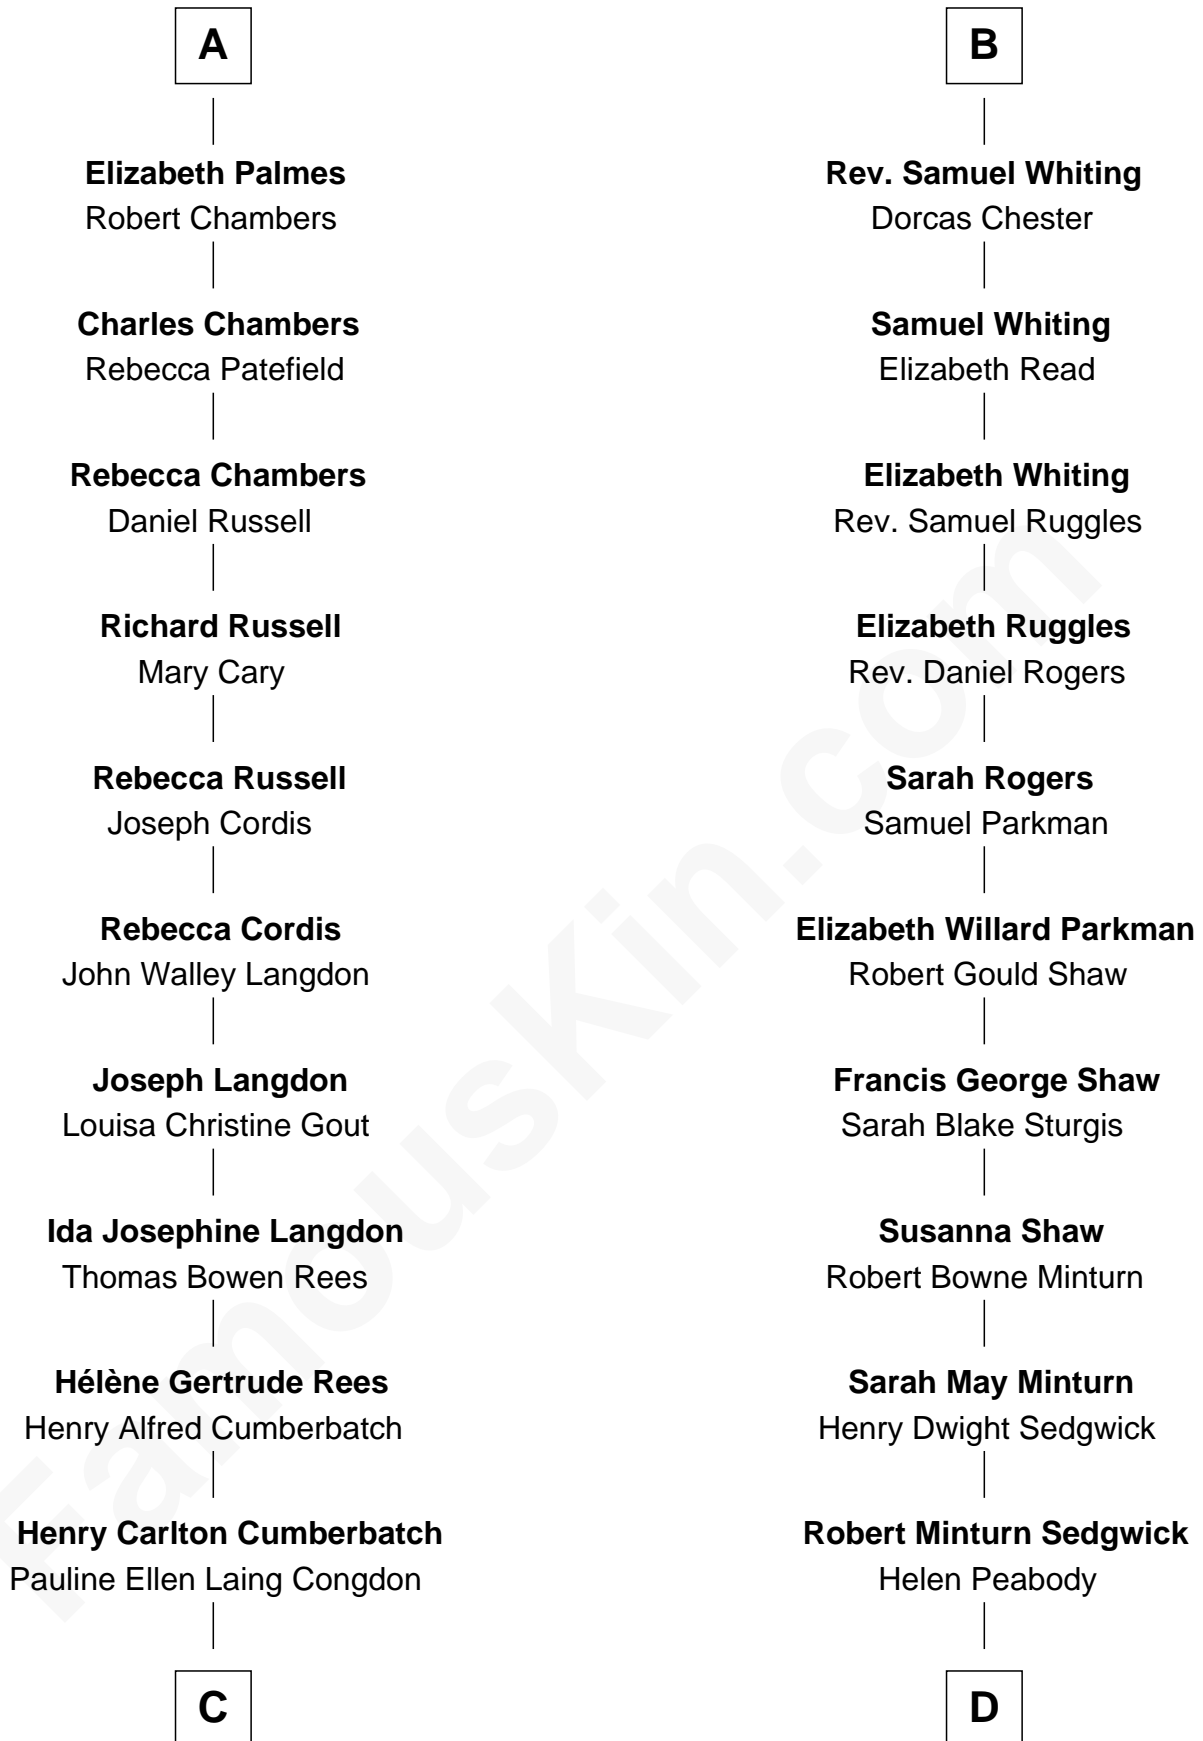

FamousKin.com
Relationship Chart of
Benedict Cumberbatch
Movie, Television and Stage Actor

18th cousin of

Kyra Sedgwick
TV and Movie Actress

Sir Robert Corbet
 Margaret - - - - -

C

Timothy Carlton Congdon Cumberbatch

Wanda Ventham

Benedict Cumberbatch

Movie, Television and Stage Actor

D

Henry Dwight Sedgwick

Patricia Ann Rosenwald

Kyra Sedgwick

TV and Movie Actress