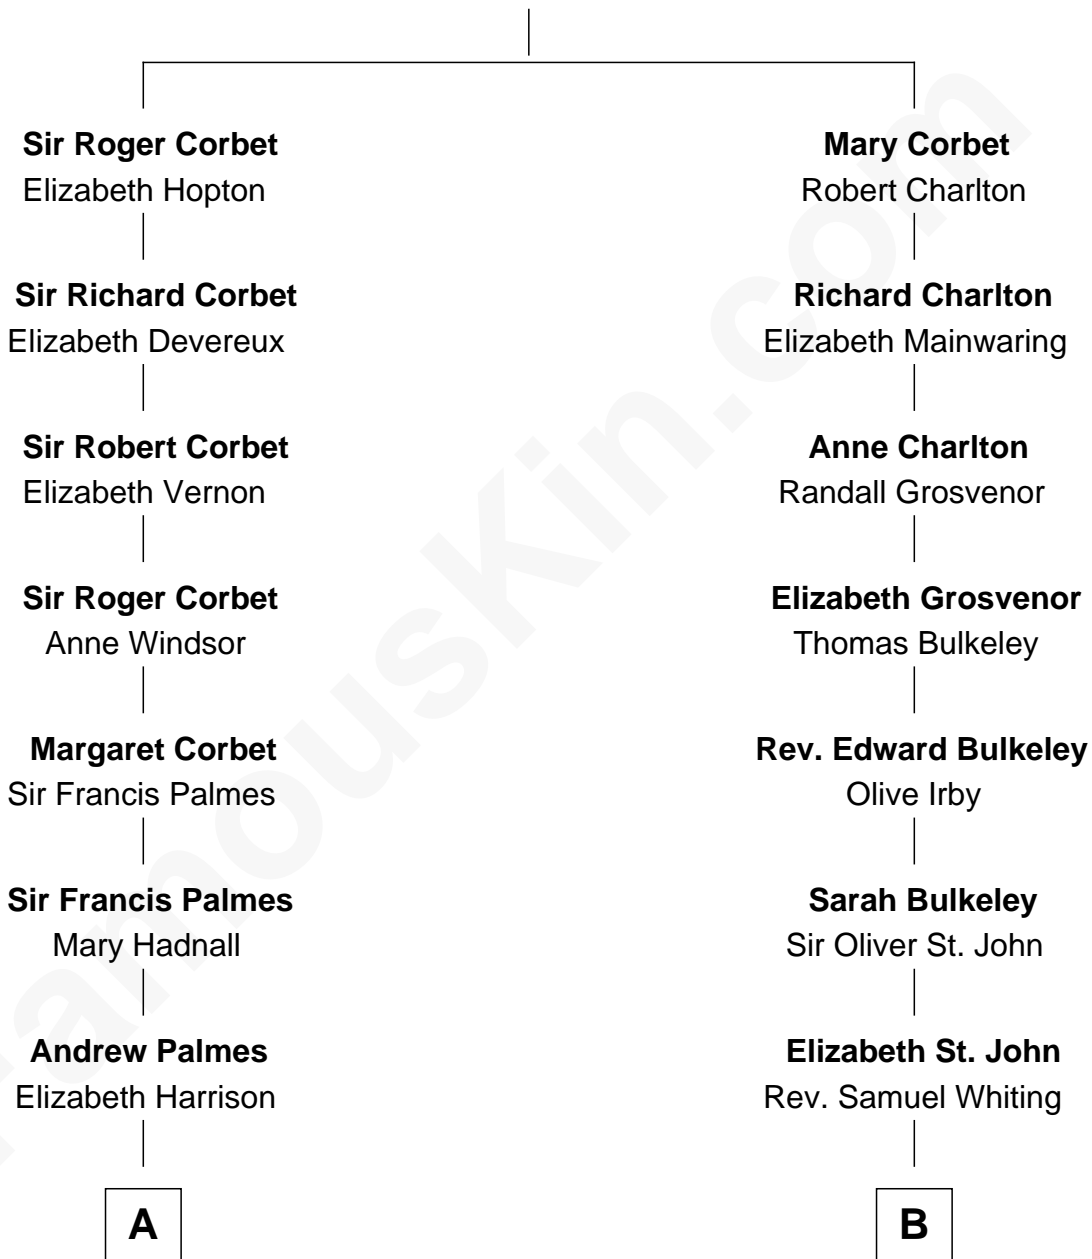

FamousKin.com
Relationship Chart of
Benedict Cumberbatch
Movie, Television and Stage Actor

18th cousin of

Kyra Sedgwick
TV and Movie Actress

Sir Robert Corbet
 Margaret - - - - -

C

Timothy Carlton Congdon Cumberbatch

Wanda Ventham

Benedict Cumberbatch

Movie, Television and Stage Actor

D

Henry Dwight Sedgwick

Patricia Ann Rosenwald

Kyra Sedgwick

TV and Movie Actress