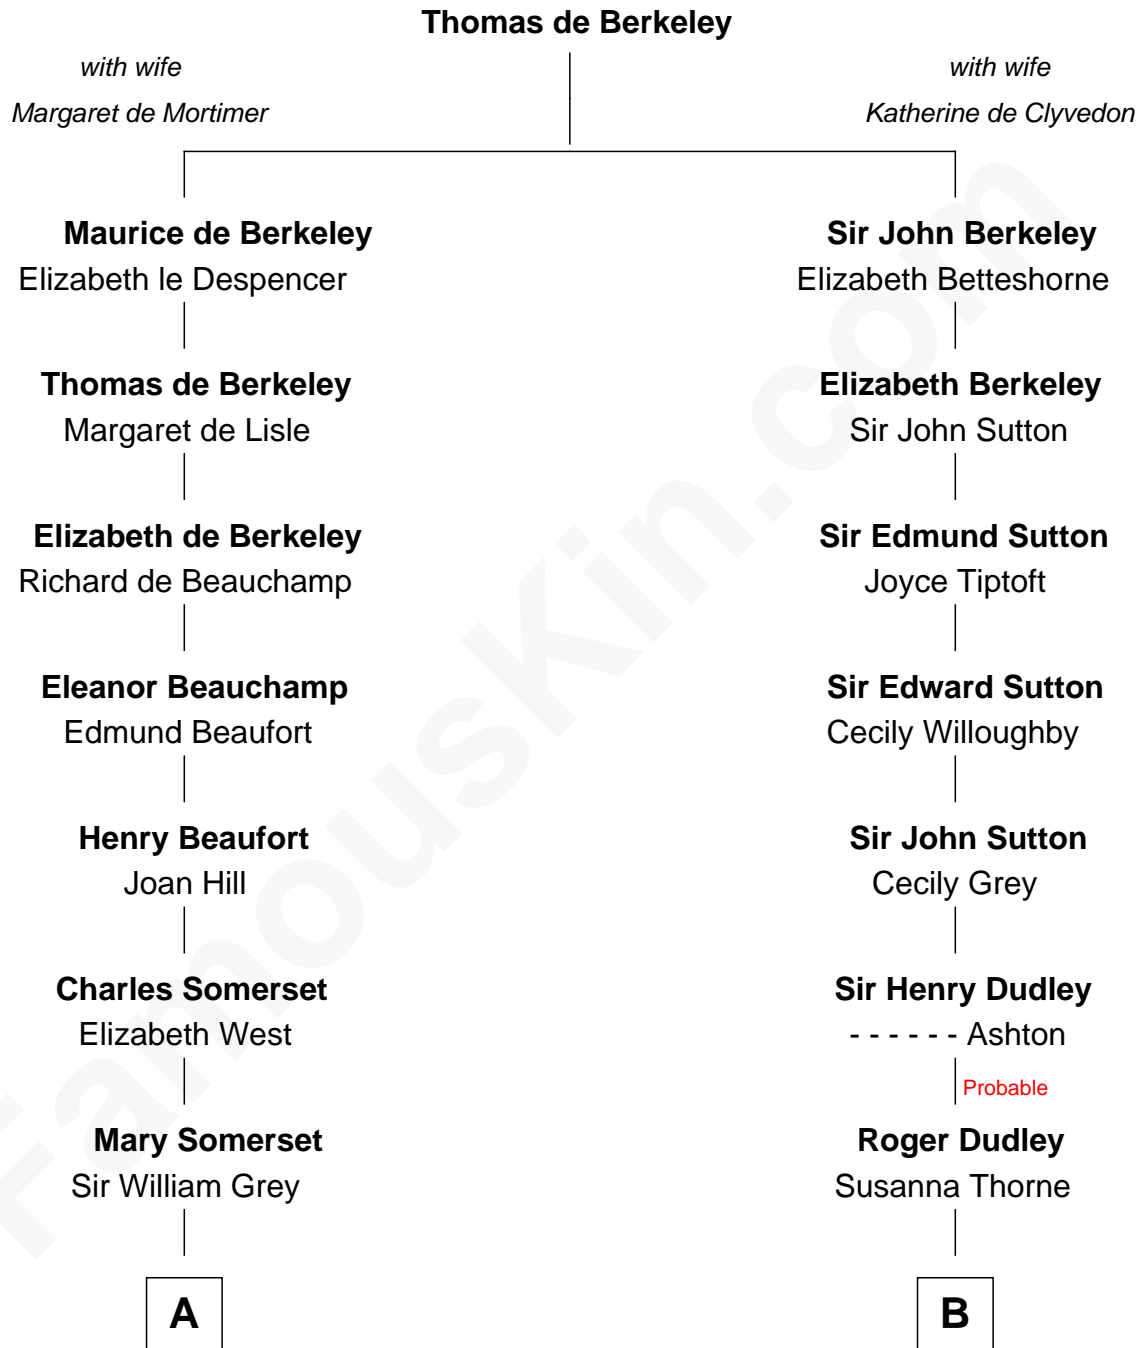

FamousKin.com
Relationship Chart of
Benedict Cumberbatch
Movie, Television and Stage Actor

19th cousin 1 time removed of

Kyra Sedgwick
TV and Movie Actress

C

Henry Alfred Cumberbatch

Hélène Gertrude Rees

Henry Carlton Cumberbatch

Pauline Ellen Laing Congdon

Timothy Carlton Congdon Cumberbatch

Wanda Ventham

Benedict Cumberbatch

Movie, Television and Stage Actor

D

Robert Minturn Sedgwick

Helen Peabody