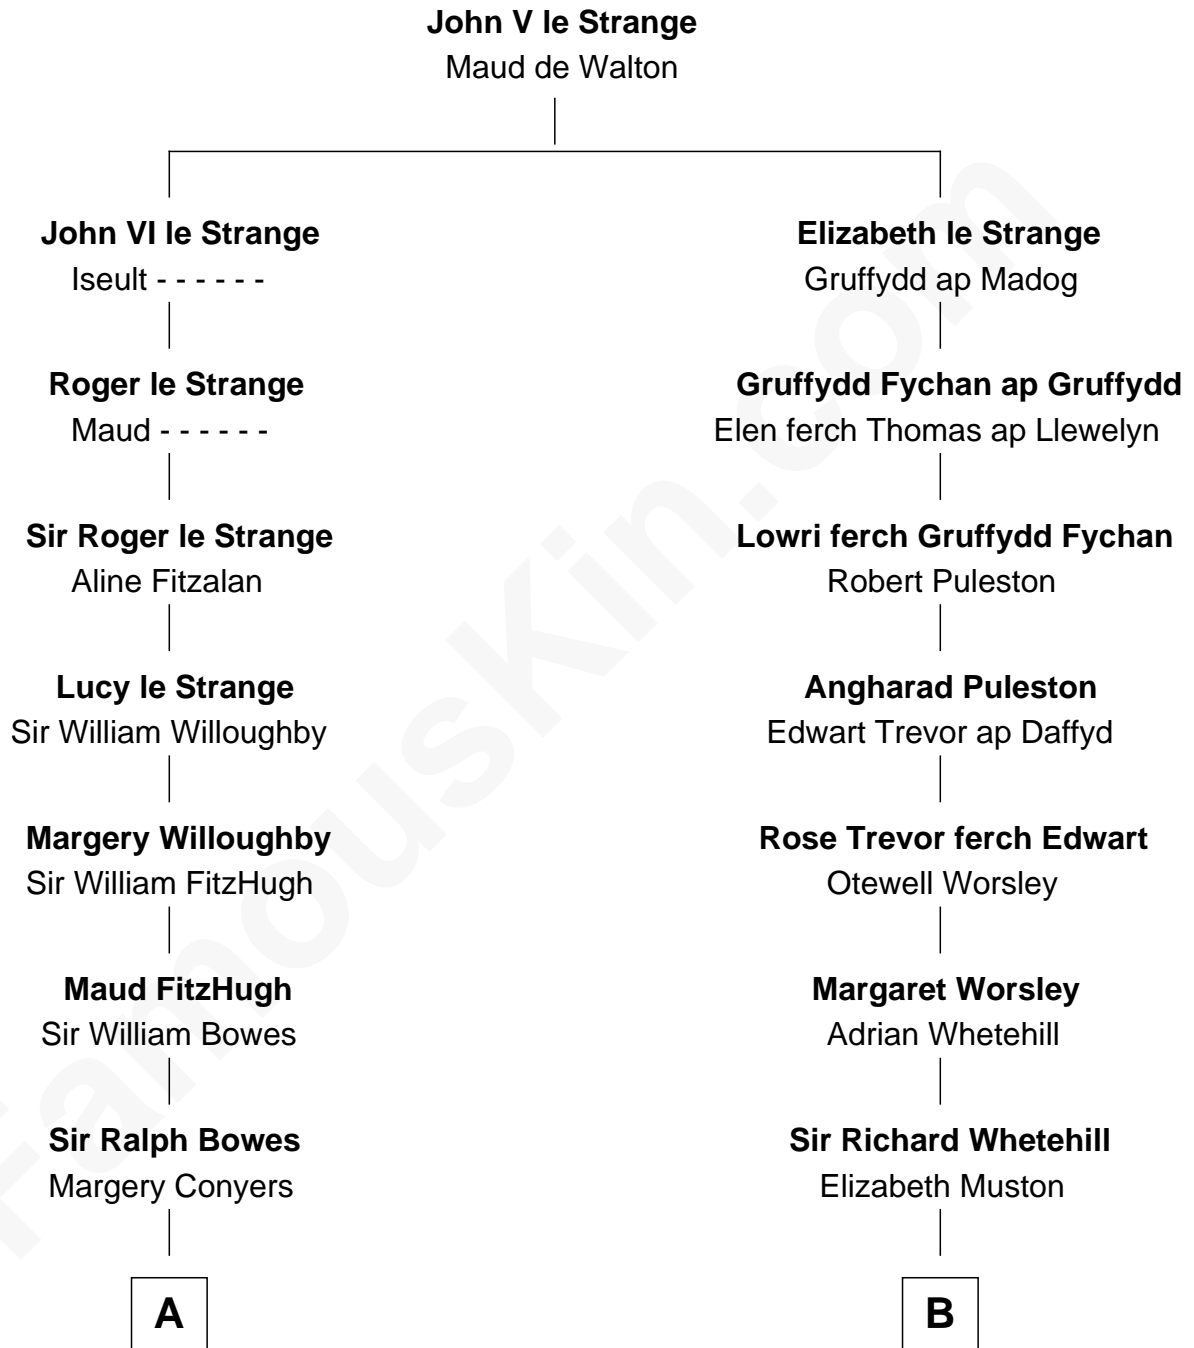

**FamousKin.com**  
**Relationship Chart of**  
**Benedict Cumberbatch**  
*Movie, Television and Stage Actor*

20th cousin of

**Kyra Sedgwick**  
*TV and Movie Actress*

**C**

**Henry Alfred Cumberbatch**

Hélène Gertrude Rees

**Henry Carlton Cumberbatch**

Pauline Ellen Laing Congdon

**Timothy Carlton Congdon Cumberbatch**

Wanda Ventham

**Benedict Cumberbatch**

*Movie, Television and Stage Actor*

**D**

**Sarah May Minturn**