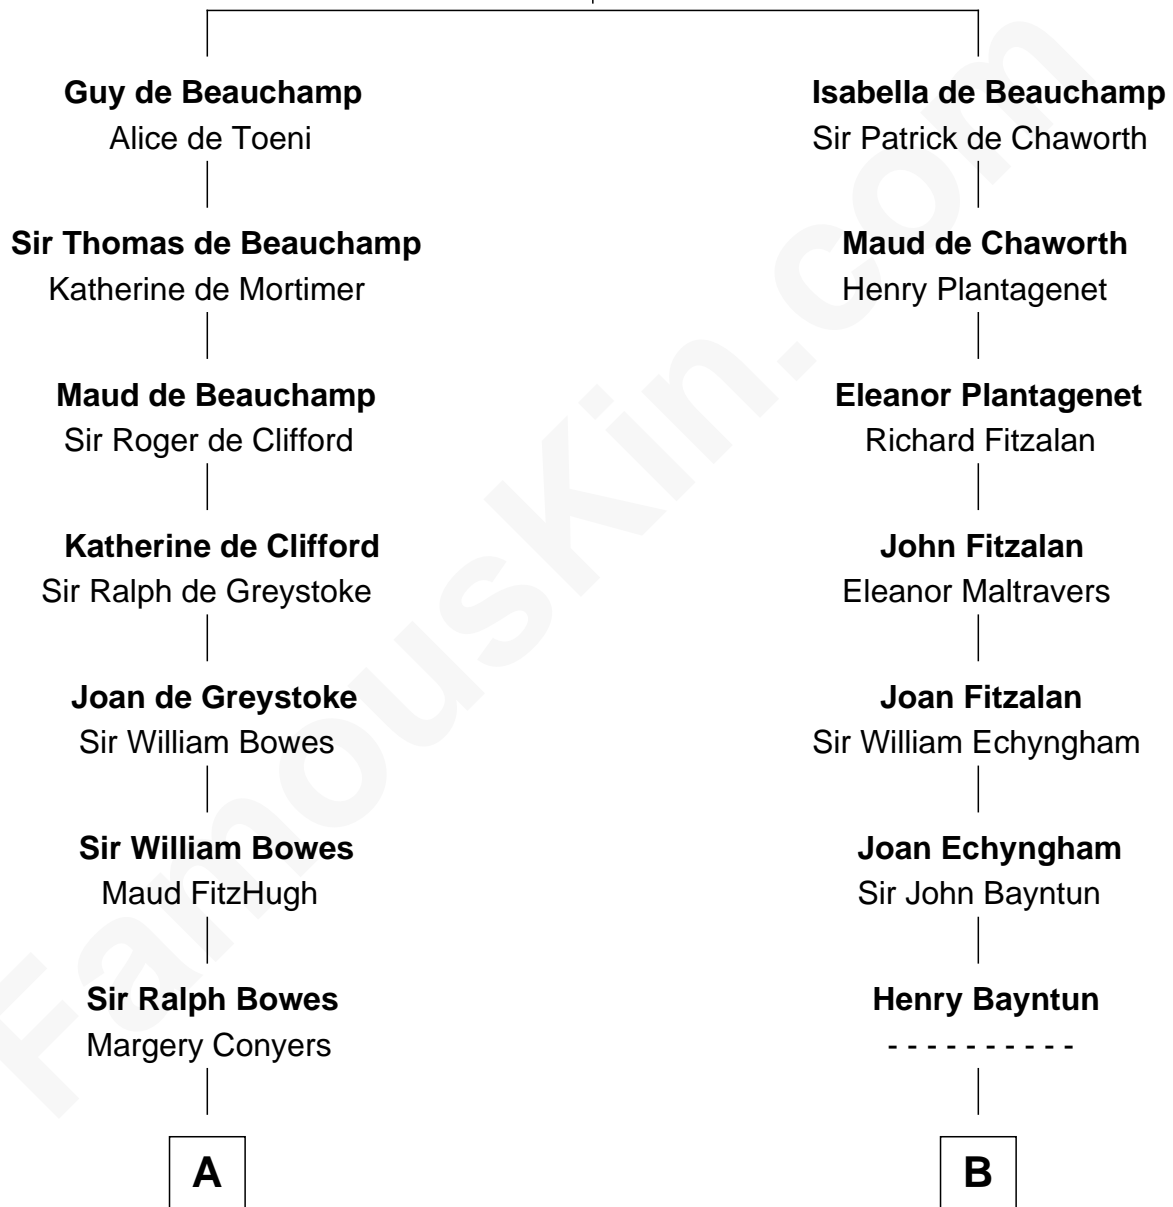

FamousKin.com

Relationship Chart of

Benedict Cumberbatch

Movie, Television and Stage Actor

20th cousin 1 time removed of

Kyra Sedgwick

TV and Movie Actress

William de Beauchamp

Maud FitzJohn

C

Henry Alfred Cumberbatch

Hélène Gertrude Rees

Henry Carlton Cumberbatch

Pauline Ellen Laing Congdon

Timothy Carlton Congdon Cumberbatch

Wanda Ventham