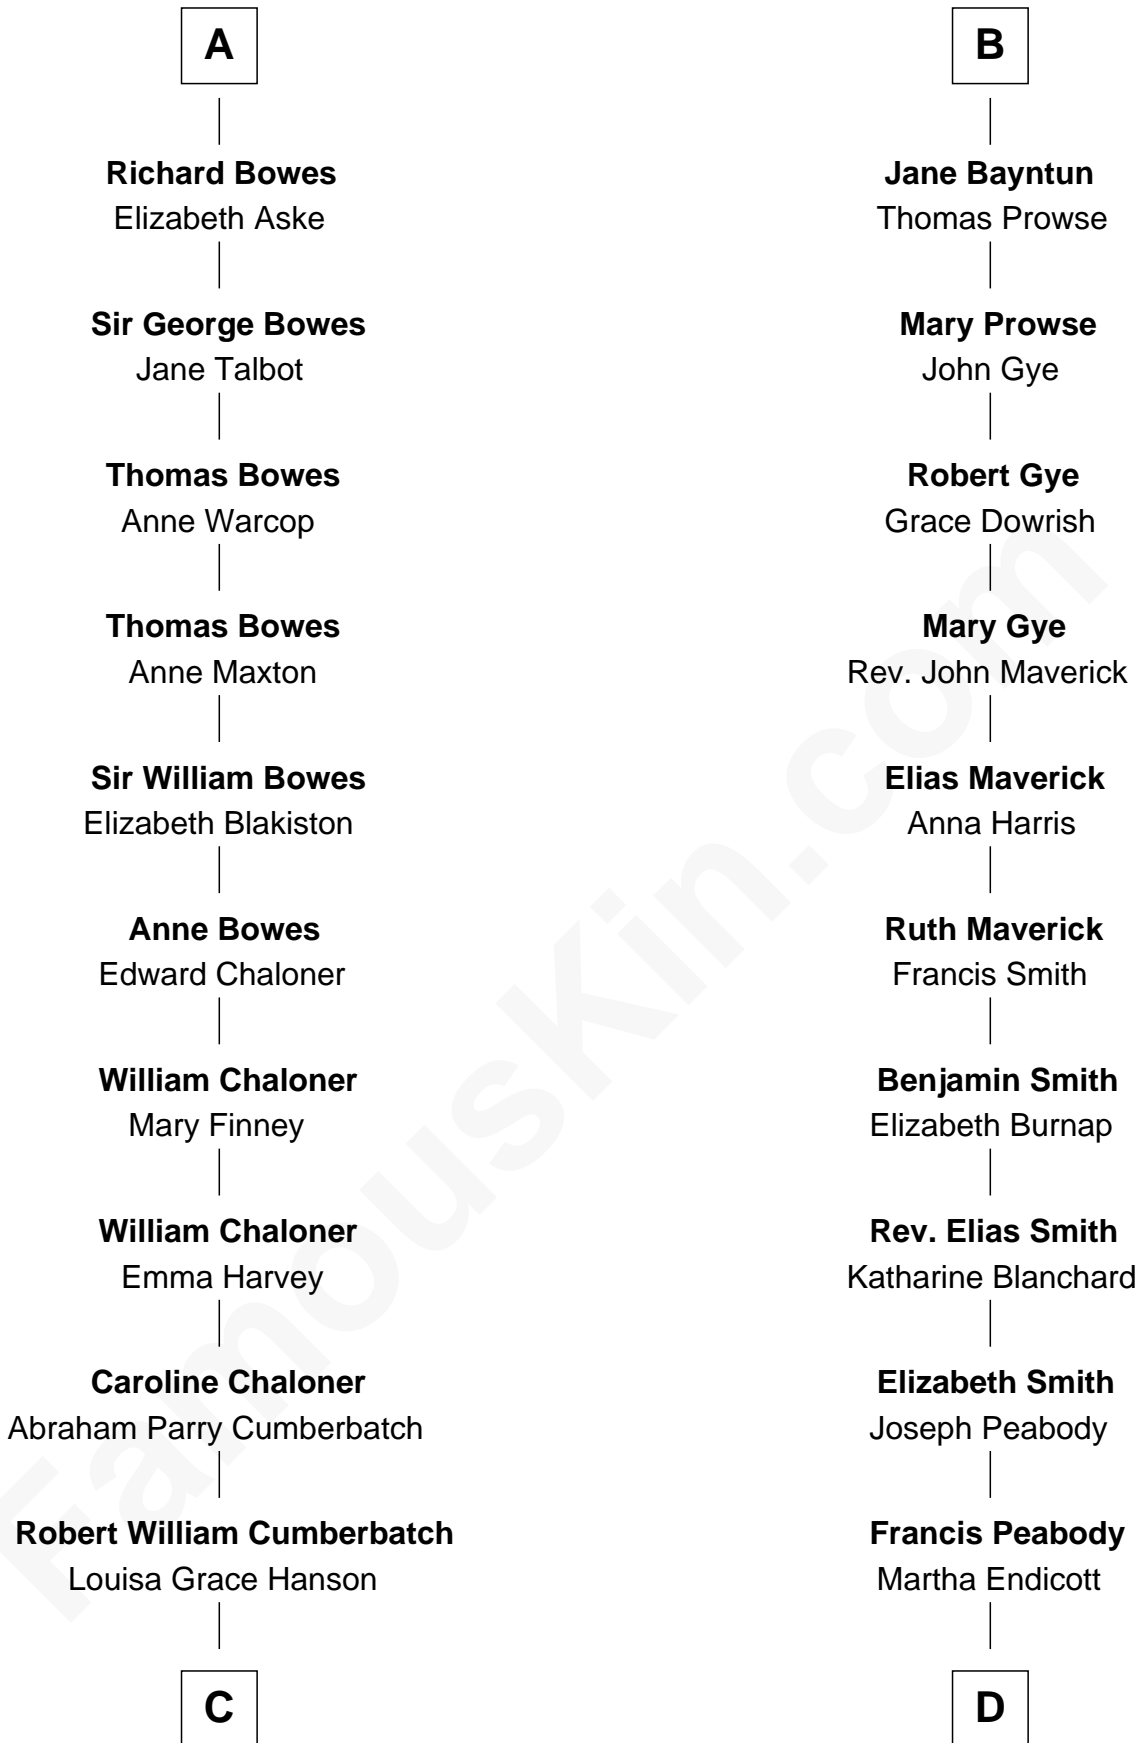

FamousKin.com

Relationship Chart of

Benedict Cumberbatch

Movie, Television and Stage Actor

20th cousin 1 time removed of

Kyra Sedgwick

TV and Movie Actress

William de Beauchamp

Maud FitzJohn

C

Henry Alfred Cumberbatch

Hélène Gertrude Rees

Henry Carlton Cumberbatch

Pauline Ellen Laing Congdon

Timothy Carlton Congdon Cumberbatch

Wanda Ventham