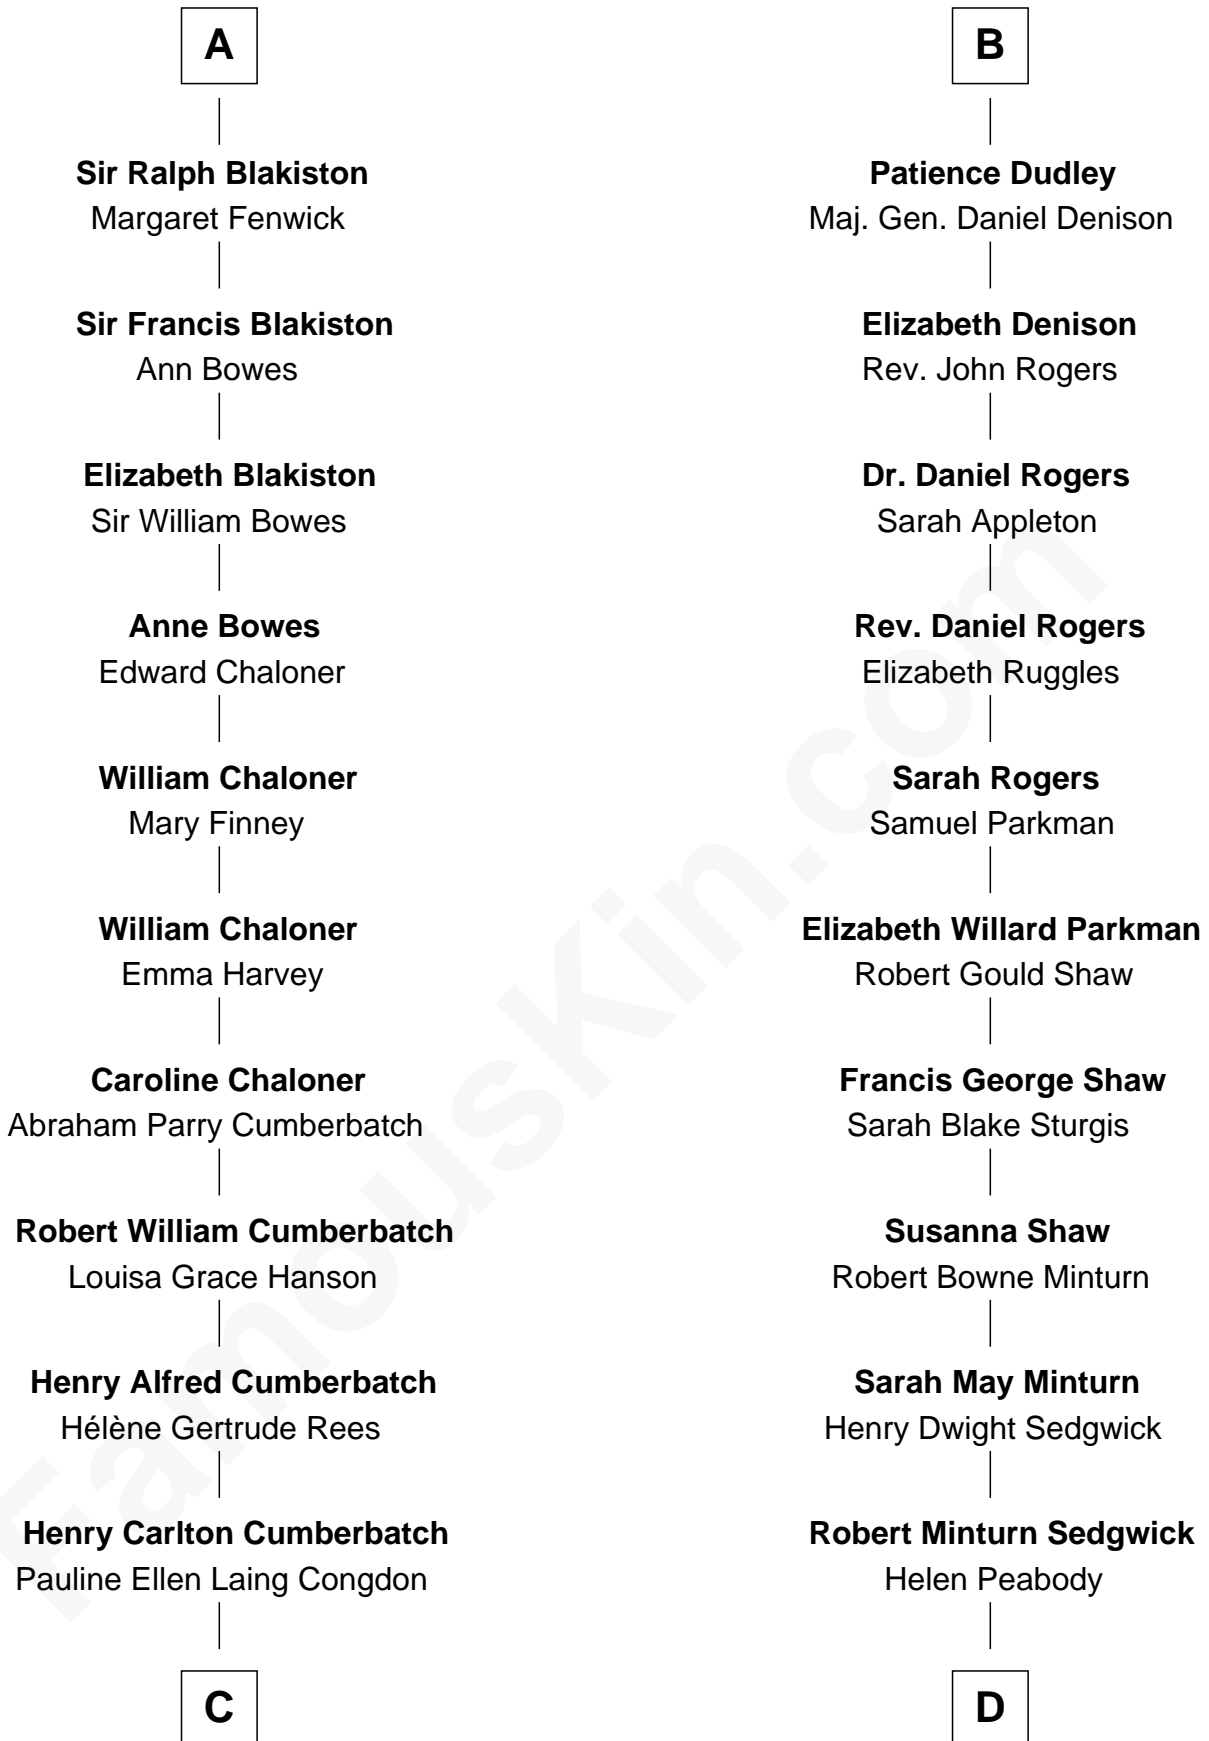

FamousKin.com
Relationship Chart of
Benedict Cumberbatch
Movie, Television and Stage Actor

18th cousin of

Kyra Sedgwick
TV and Movie Actress

C

Timothy Carlton Congdon Cumberbatch

Wanda Ventham

Benedict Cumberbatch

Movie, Television and Stage Actor

D

Henry Dwight Sedgwick

Patricia Ann Rosenwald

Kyra Sedgwick

TV and Movie Actress

FamousKin.com