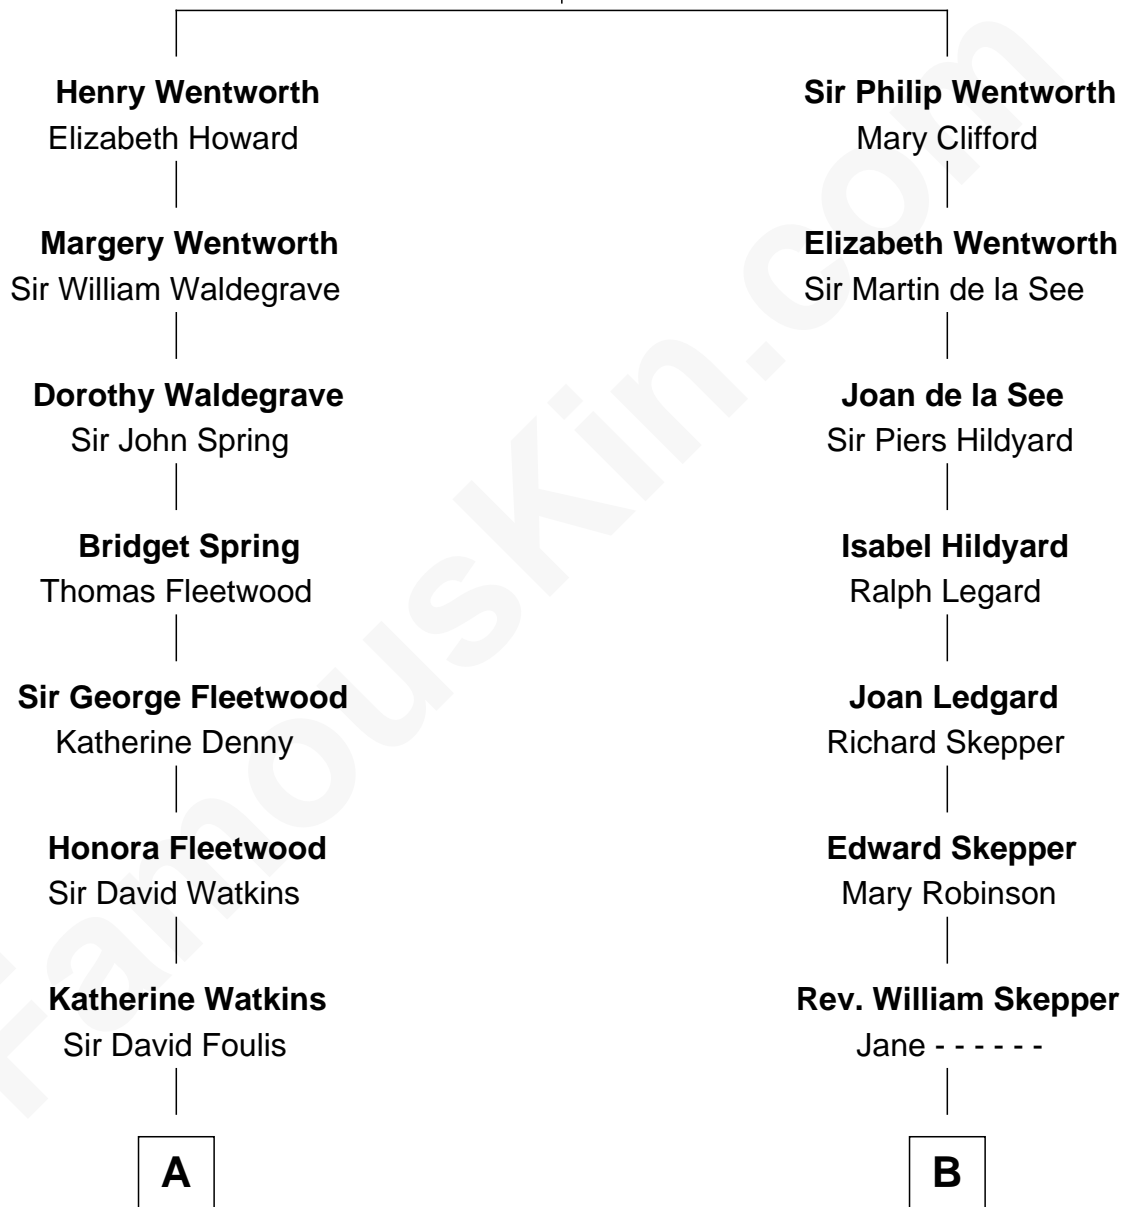

Sir Roger Wentworth

Margery Despencer