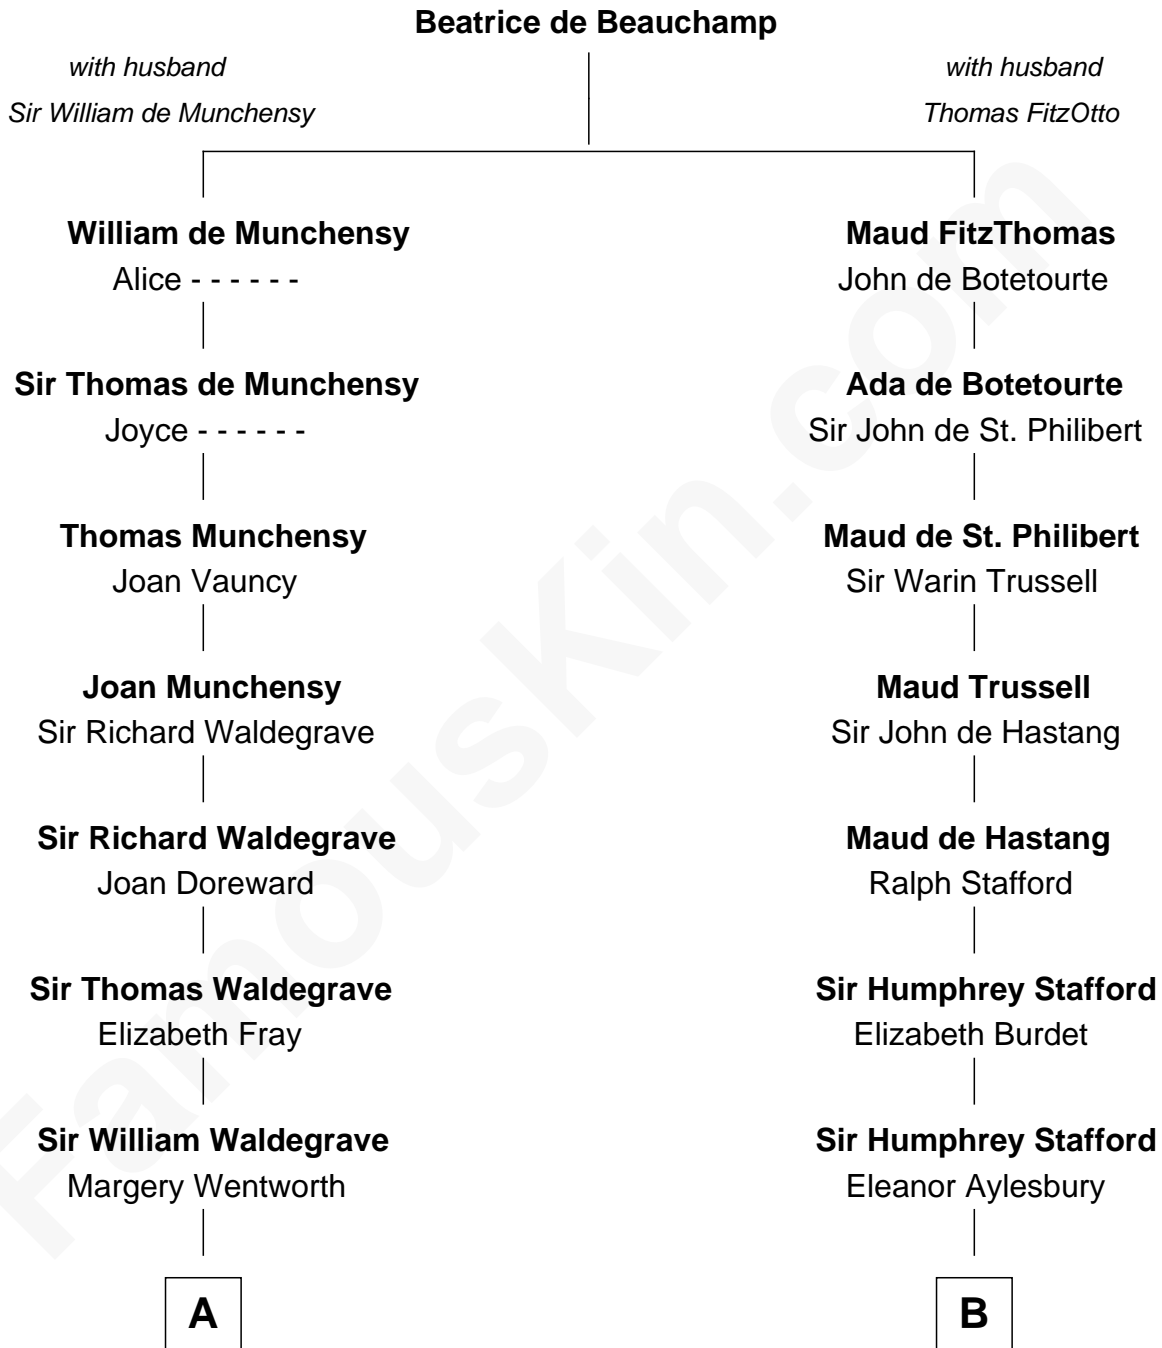

# FamousKin.com Relationship Chart of

**Benedict Cumberbatch**  
*Movie, Television and Stage Actor*

16th cousin 5 times removed of

**William Ellery**

*Signer of the Declaration of Independence*

**C**

**Robert William Cumberbatch**

Louisa Grace Hanson

**Henry Alfred Cumberbatch**

Hélène Gertrude Rees

**Henry Carlton Cumberbatch**

Pauline Ellen Laing Congdon

**Timothy Carlton Congdon Cumberbatch**

Wanda Ventham

**Benedict Cumberbatch**