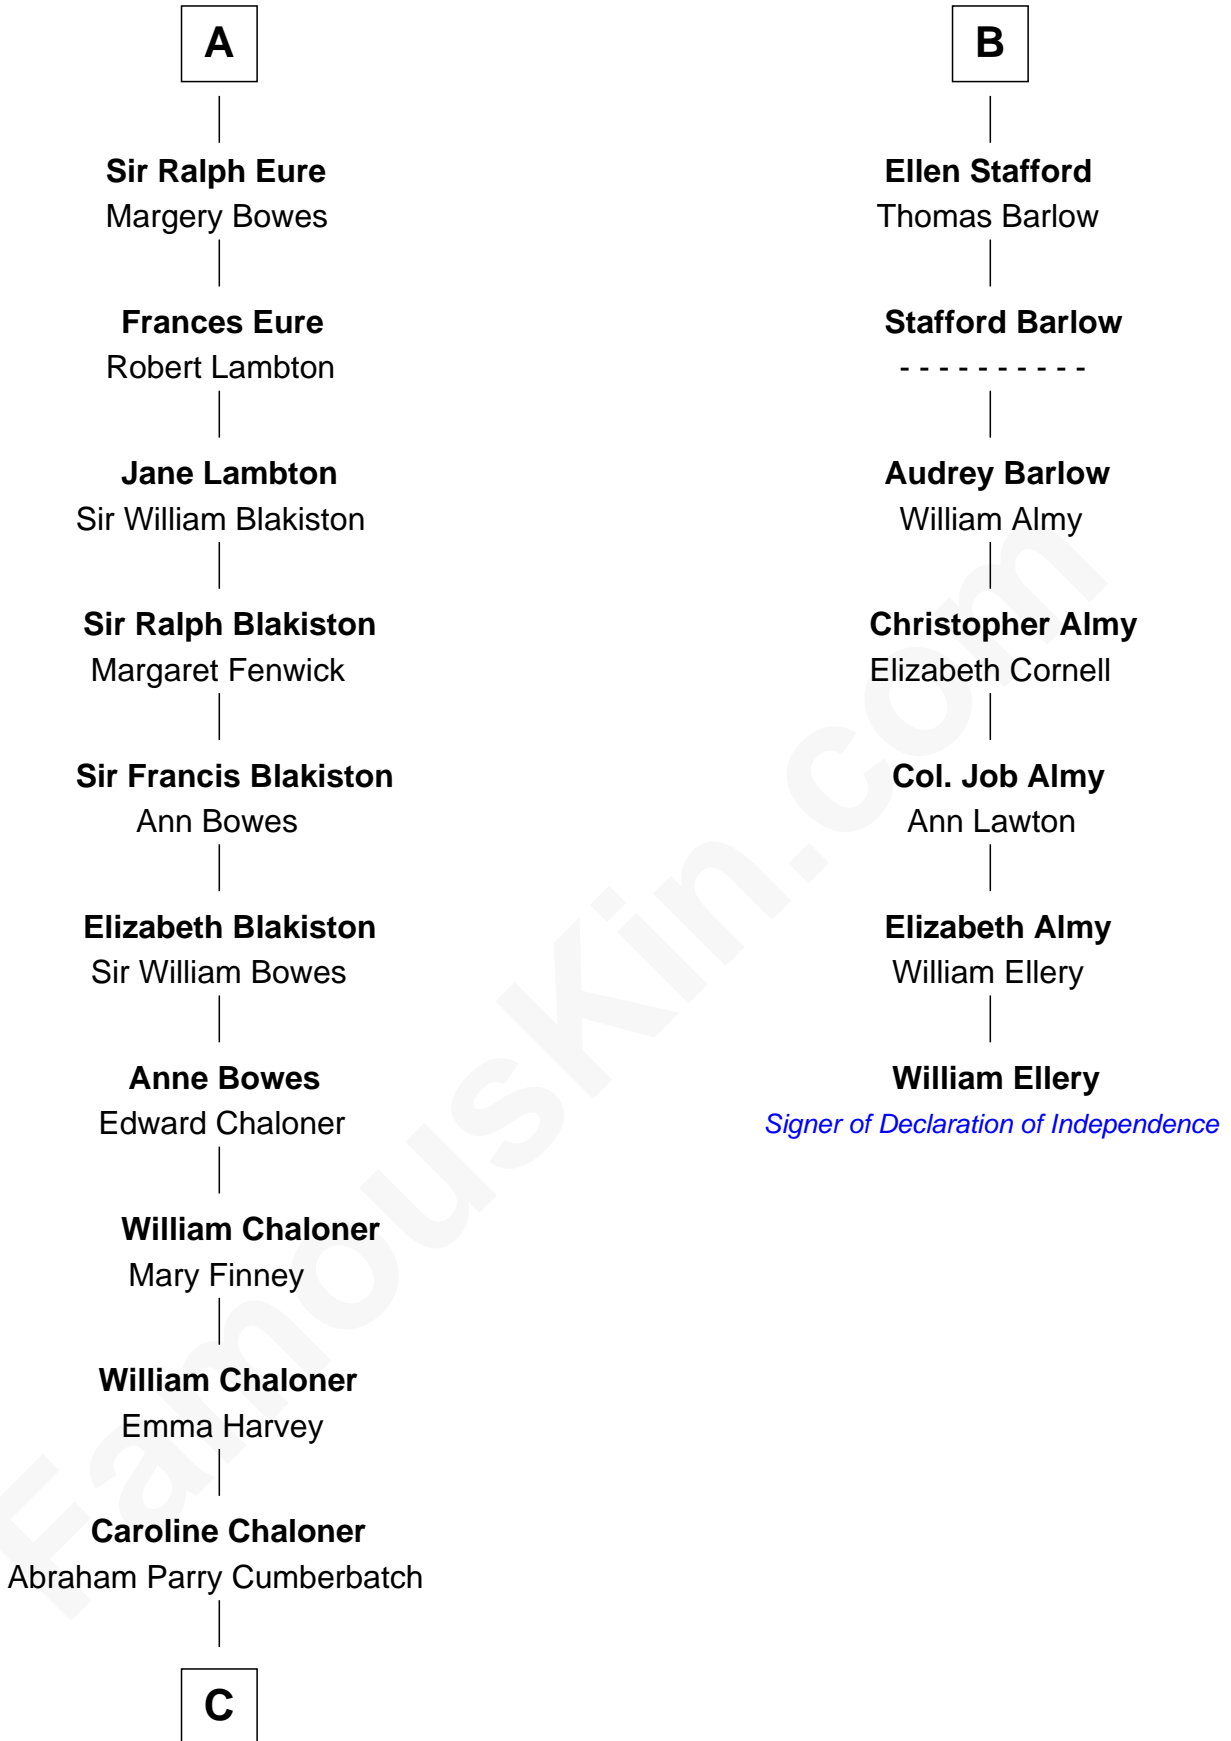

FamousKin.com Relationship Chart of

Benedict Cumberbatch
Movie, Television and Stage Actor

13th cousin 8 times removed of

William Ellery

Signer of the Declaration of Independence

C

Robert William Cumberbatch

Louisa Grace Hanson

Henry Alfred Cumberbatch

Hélène Gertrude Rees

Henry Carlton Cumberbatch

Pauline Ellen Laing Congdon

Timothy Carlton Congdon Cumberbatch

Wanda Ventham

Benedict Cumberbatch