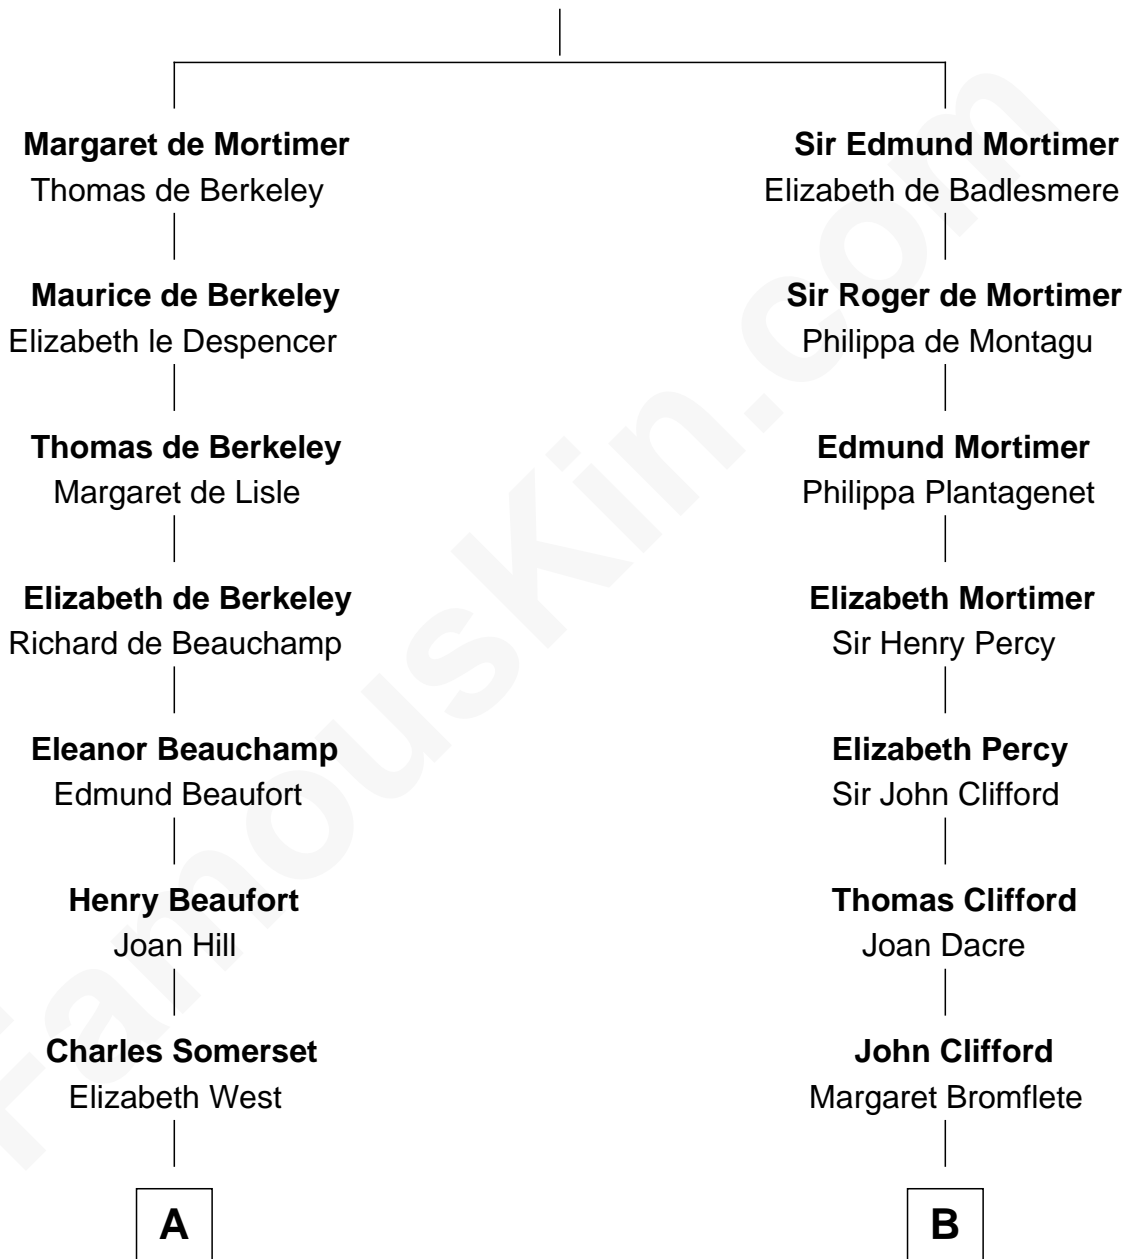

# FamousKin.com Relationship Chart of

**Benedict Cumberbatch**

*Movie, Television and Stage Actor*

**17th cousin 4 times removed of**

**Fletcher Christian**

*Leader of the mutiny on the Bounty*

**Roger de Mortimer**

Joan de Geneville

**C**

Robert William Cumberbatch

Louisa Grace Hanson

Henry Alfred Cumberbatch

Hélène Gertrude Rees

Henry Carlton Cumberbatch

Pauline Ellen Laing Congdon