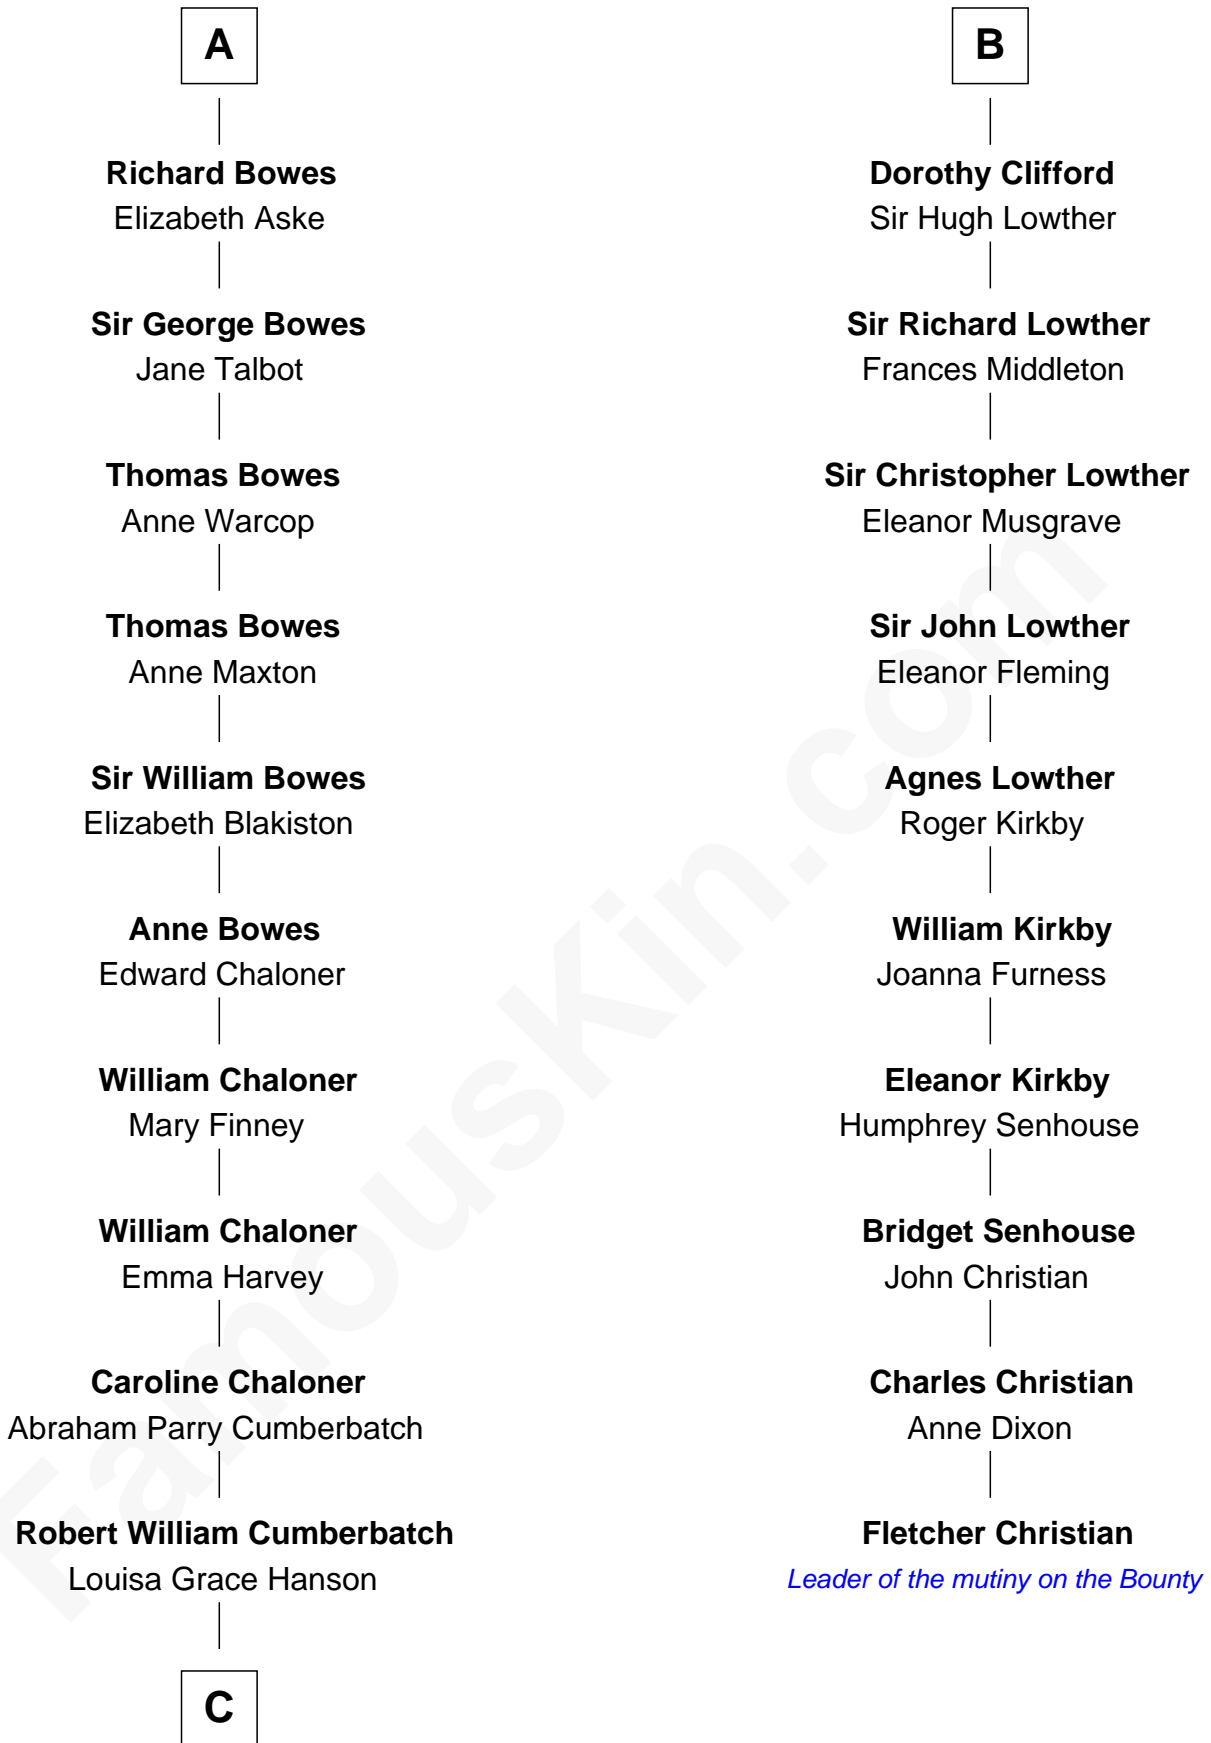

FamousKin.com Relationship Chart of

Benedict Cumberbatch

Movie, Television and Stage Actor

16th cousin 4 times removed of

Fletcher Christian

Leader of the mutiny on the Bounty

C

Henry Alfred Cumberbatch

Hélène Gertrude Rees

Henry Carlton Cumberbatch

Pauline Ellen Laing Congdon

Timothy Carlton Congdon Cumberbatch

Wanda Ventham

Benedict Cumberbatch

Movie, Television and Stage Actor

FamousKin.com