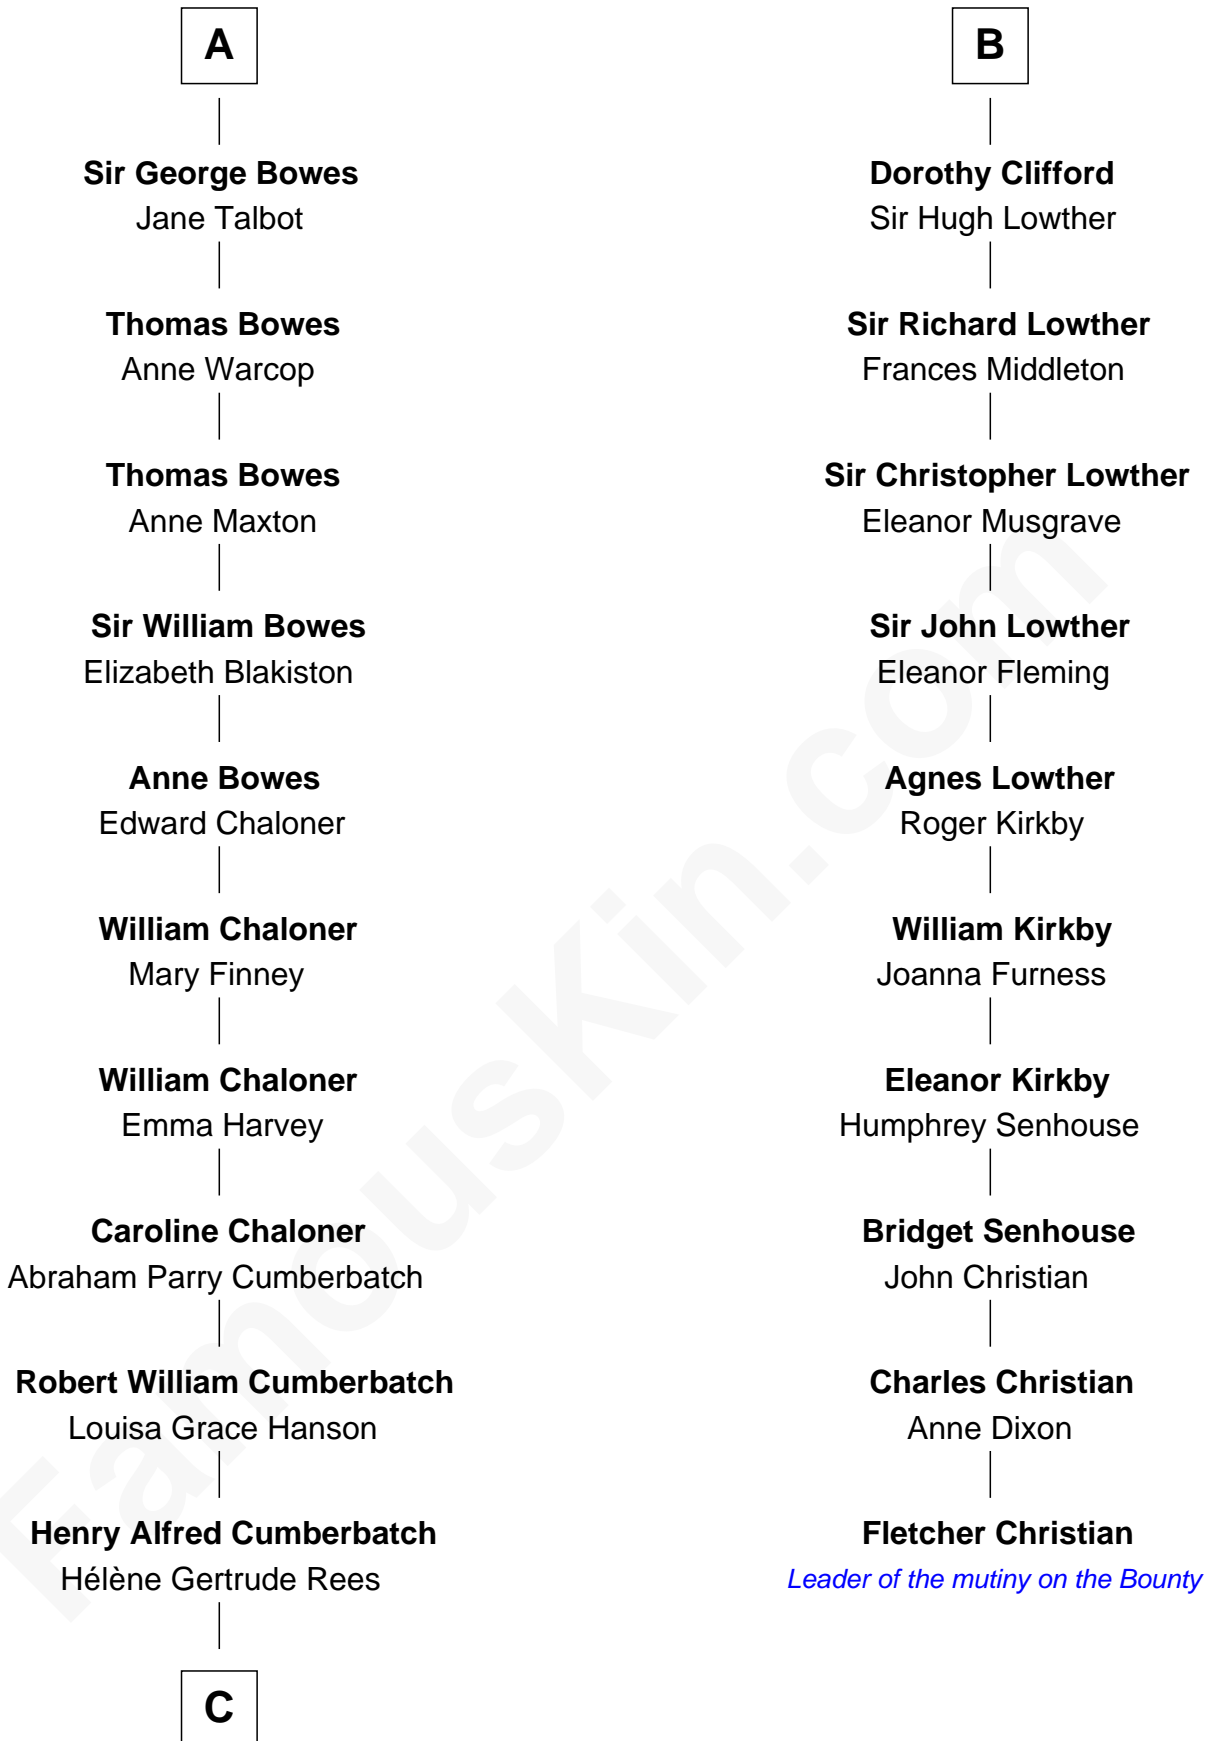

# FamousKin.com Relationship Chart of

**Benedict Cumberbatch**

*Movie, Television and Stage Actor*

**16th cousin 3 times removed of**

**Fletcher Christian**

*Leader of the mutiny on the Bounty*

**C**

Henry Carlton Cumberbatch

Pauline Ellen Laing Congdon

Timothy Carlton Congdon Cumberbatch

Wanda Ventham

**Benedict Cumberbatch**

*Movie, Television and Stage Actor*

FamousKin.com