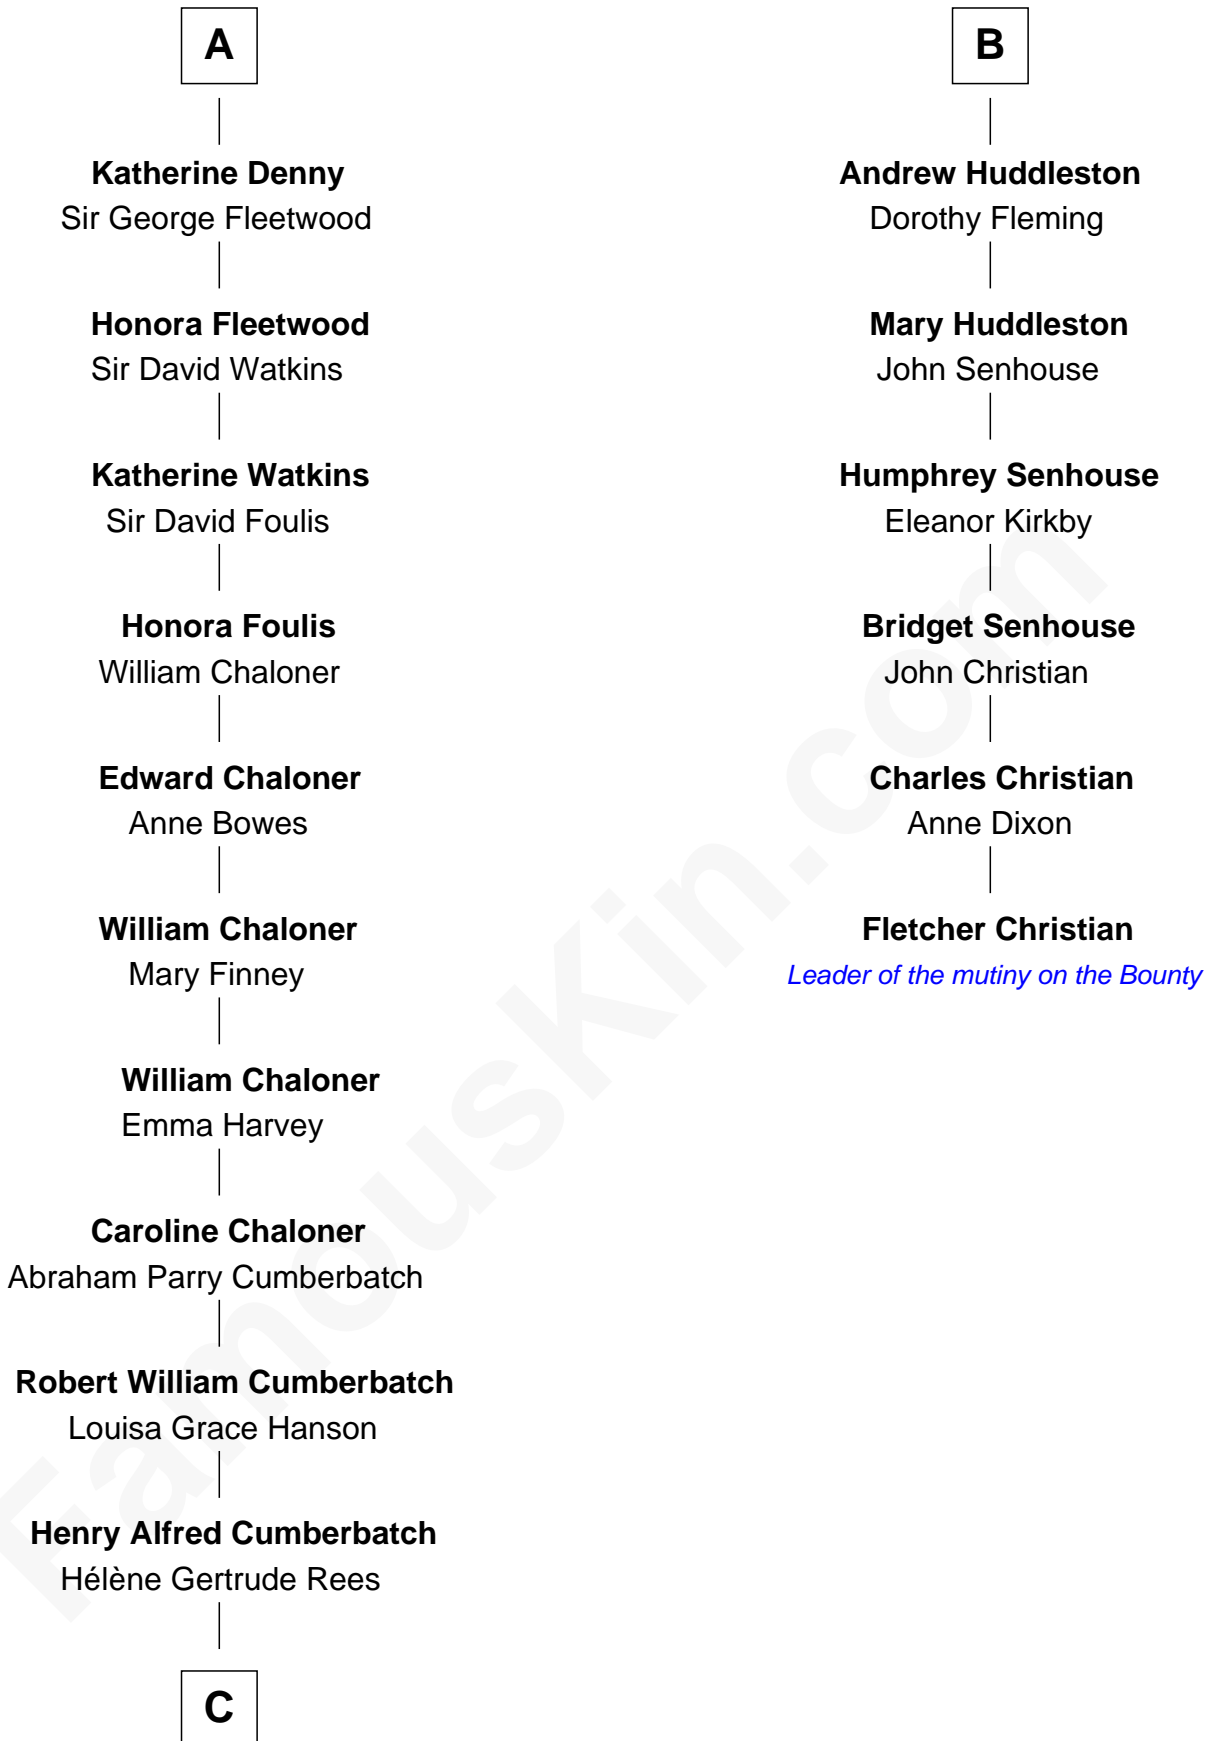

FamousKin.com Relationship Chart of

Benedict Cumberbatch

Movie, Television and Stage Actor

12th cousin 7 times removed of

Fletcher Christian

Leader of the mutiny on the Bounty

THE "BOUNTY" BY OSANBON

C

Henry Carlton Cumberbatch

Pauline Ellen Laing Congdon

Timothy Carlton Congdon Cumberbatch

Wanda Ventham

Benedict Cumberbatch

Movie, Television and Stage Actor

FamousKin.com