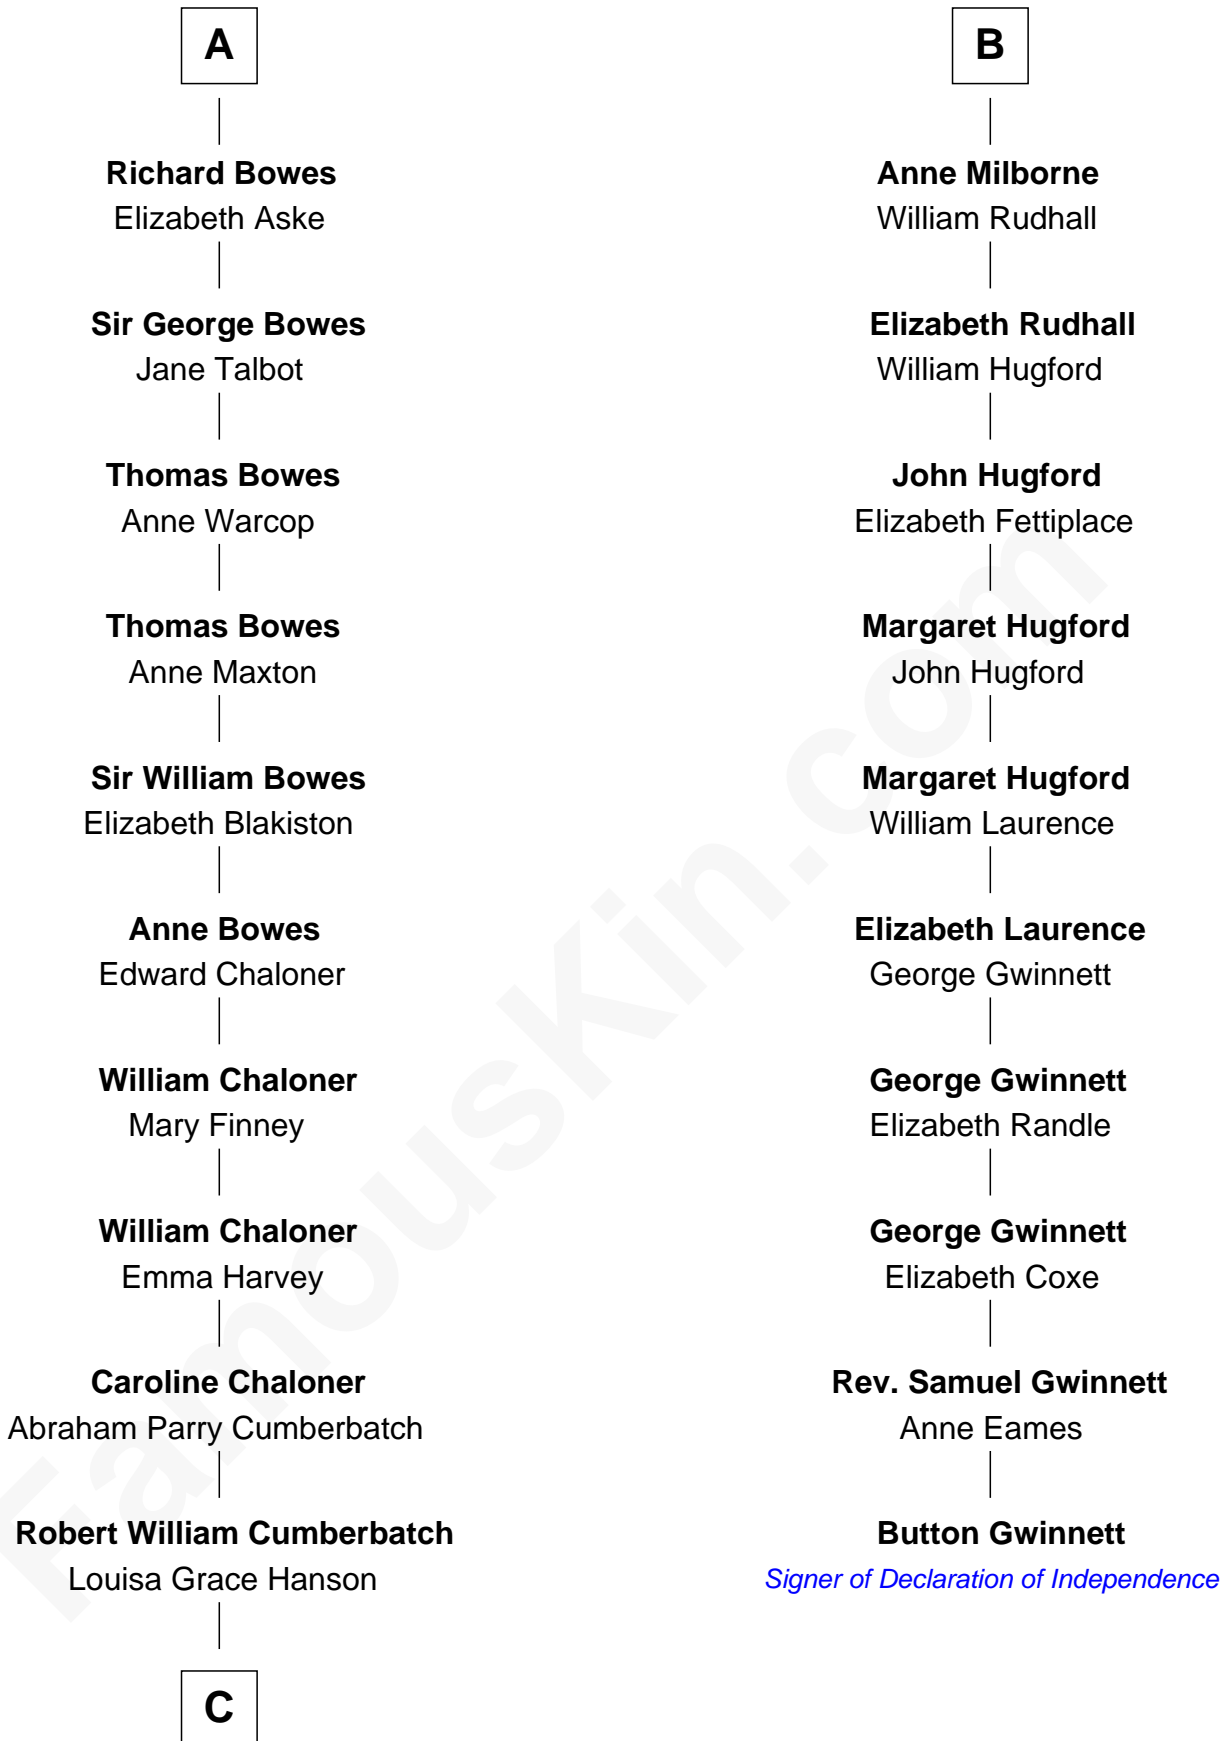

FamousKin.com

Relationship Chart of

Benedict Cumberbatch

Movie, Television and Stage Actor

16th cousin 4 times removed of

Button Gwinnett

Signer of the Declaration of Independence

Sir Edmund Mortimer

Margaret de Fiennes

C

Henry Alfred Cumberbatch

Hélène Gertrude Rees

Henry Carlton Cumberbatch

Pauline Ellen Laing Congdon

Timothy Carlton Congdon Cumberbatch

Wanda Ventham