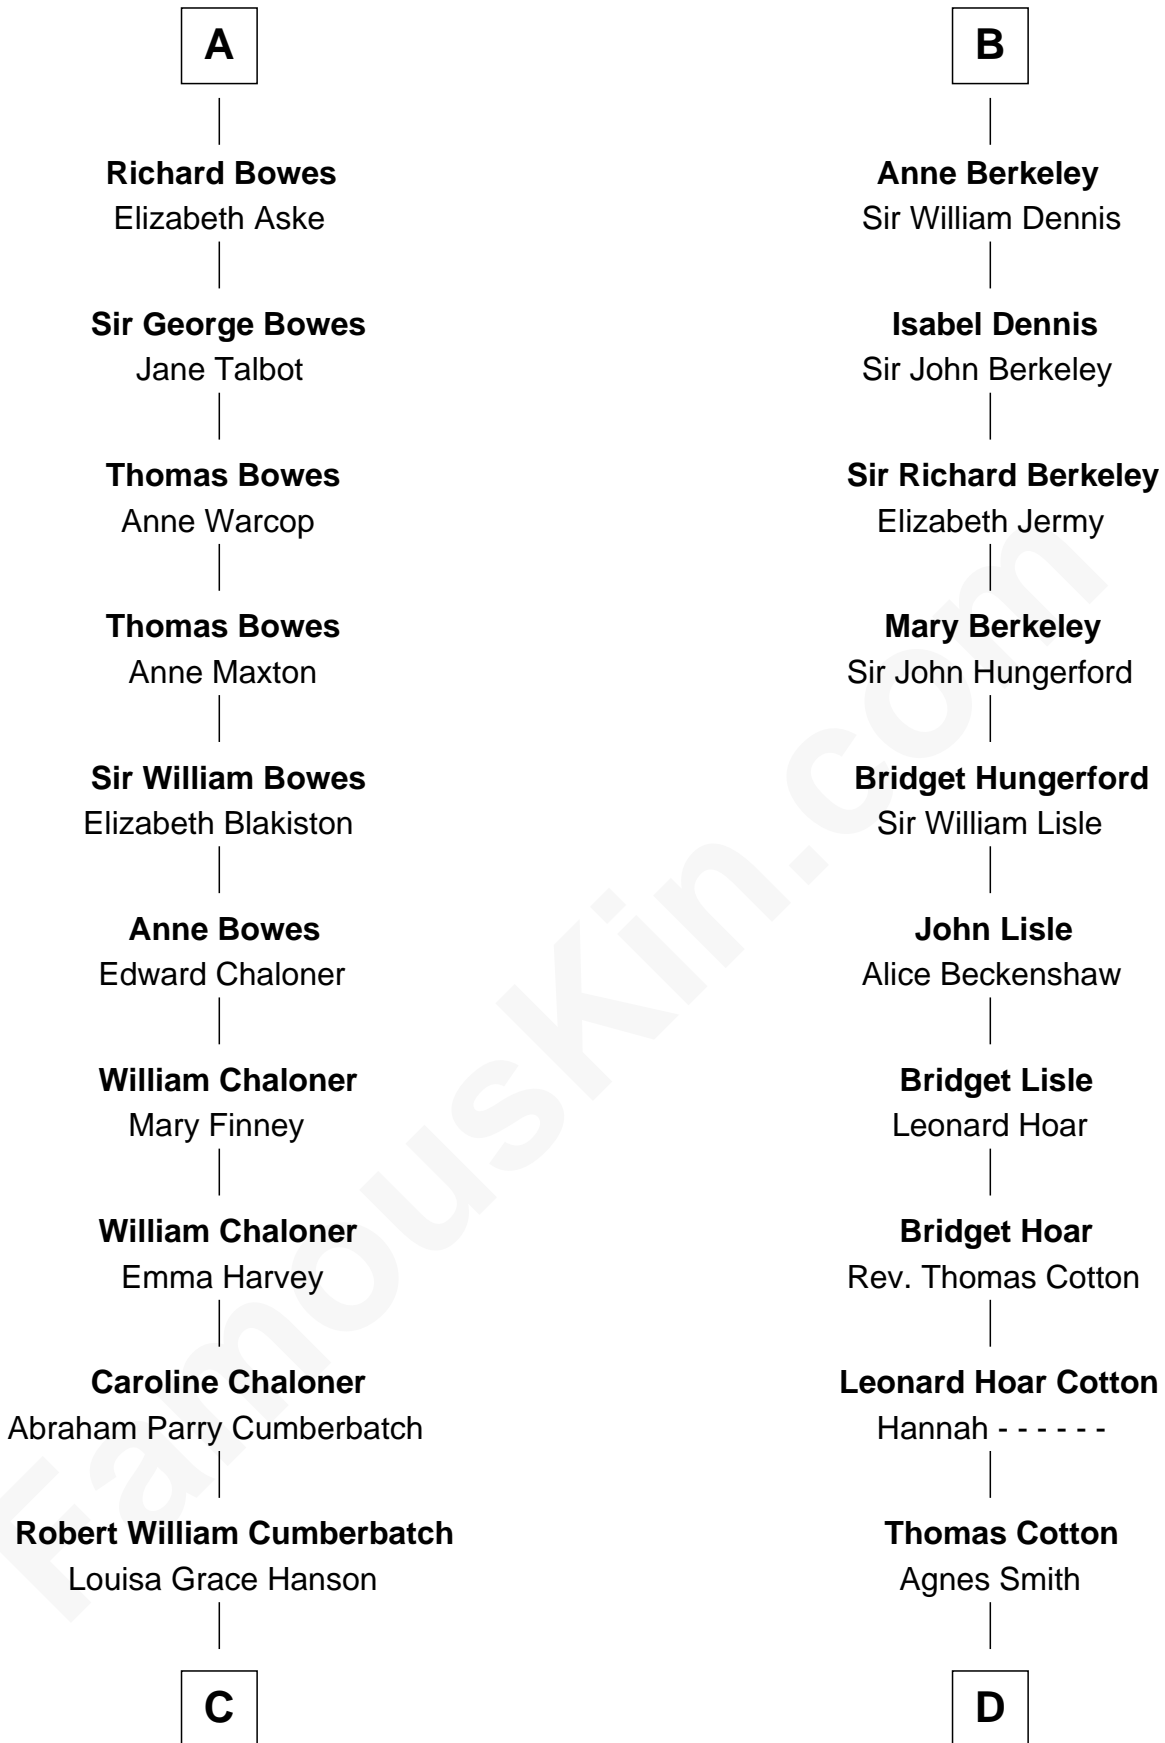

## Relationship Chart of

**Benedict Cumberbatch**  
*Movie, Television and Stage Actor*

20th cousin 1 time removed of

**Clare Eames**  
*Silent Movie Actress*

**C**

**Henry Alfred Cumberbatch**

Hélène Gertrude Rees

**Henry Carlton Cumberbatch**

Pauline Ellen Laing Congdon

**Timothy Carlton Congdon Cumberbatch**

Wanda Ventham

**Benedict Cumberbatch**

*Movie, Television and Stage Actor*

**D**

**Martha Cotton**