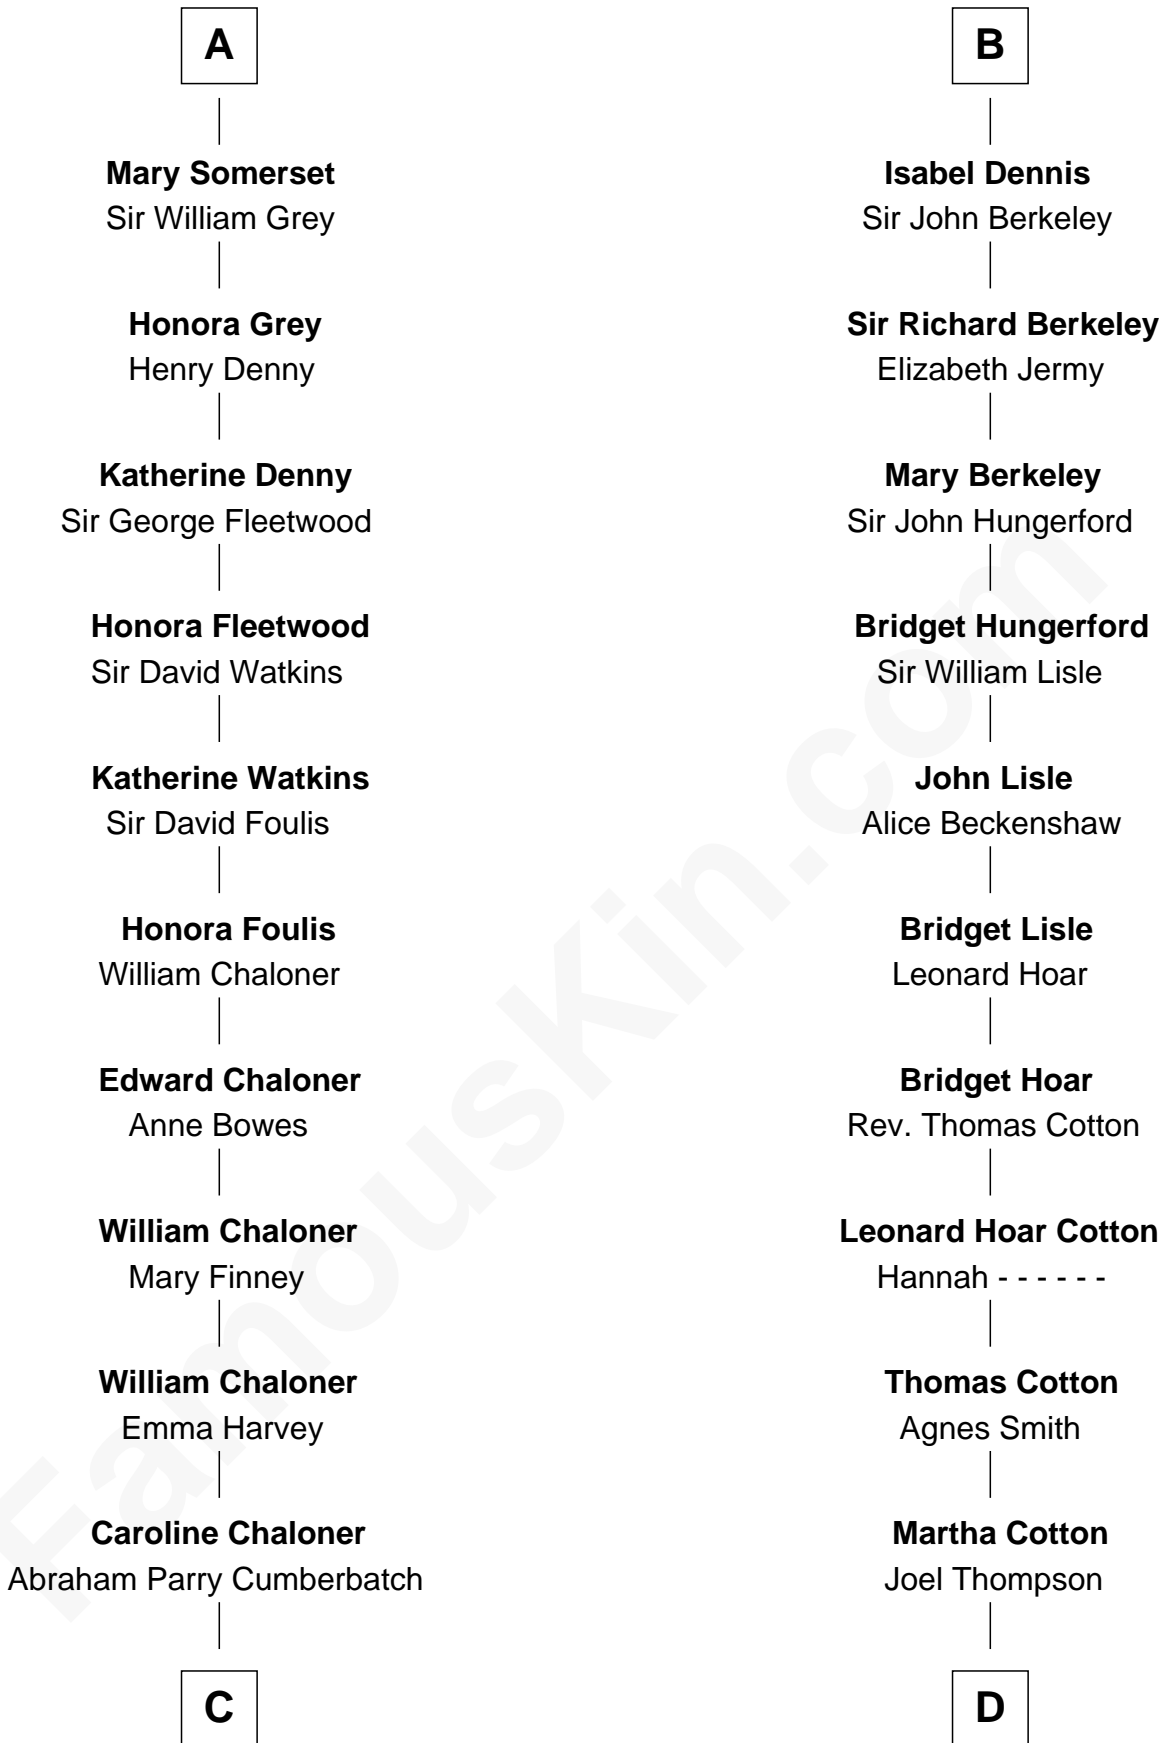

FamousKin.com Relationship Chart of

Benedict Cumberbatch
Movie, Television and Stage Actor

20th cousin 1 time removed of

Clare Eames
Silent Movie Actress

C

Robert William Cumberbatch

Louisa Grace Hanson

Henry Alfred Cumberbatch

Hélène Gertrude Rees

Henry Carlton Cumberbatch

Pauline Ellen Laing Congdon

Timothy Carlton Congdon Cumberbatch

Wanda Ventham

Benedict Cumberbatch

Movie, Television and Stage Actor

D