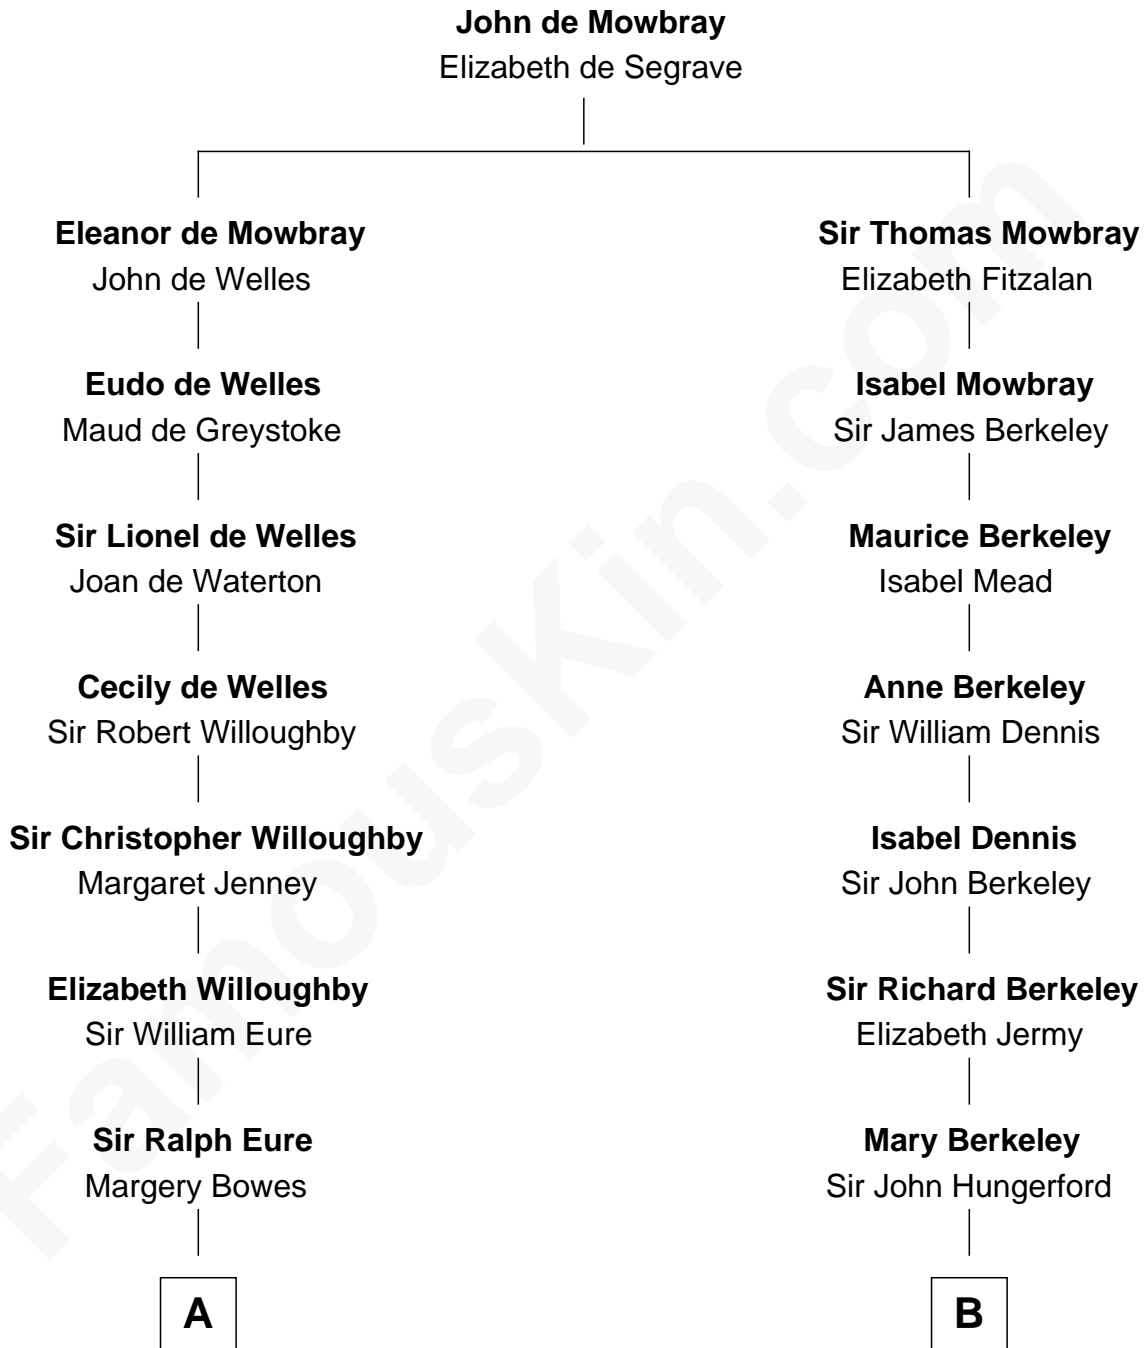

FamousKin.com Relationship Chart of

Benedict Cumberbatch
Movie, Television and Stage Actor

17th cousin 3 times removed of

Clare Eames

Silent Movie Actress

C

Henry Alfred Cumberbatch

Hélène Gertrude Rees

Henry Carlton Cumberbatch

Pauline Ellen Laing Congdon

Timothy Carlton Congdon Cumberbatch

Wanda Ventham

Benedict Cumberbatch

Movie, Television and Stage Actor

FamousKin.com