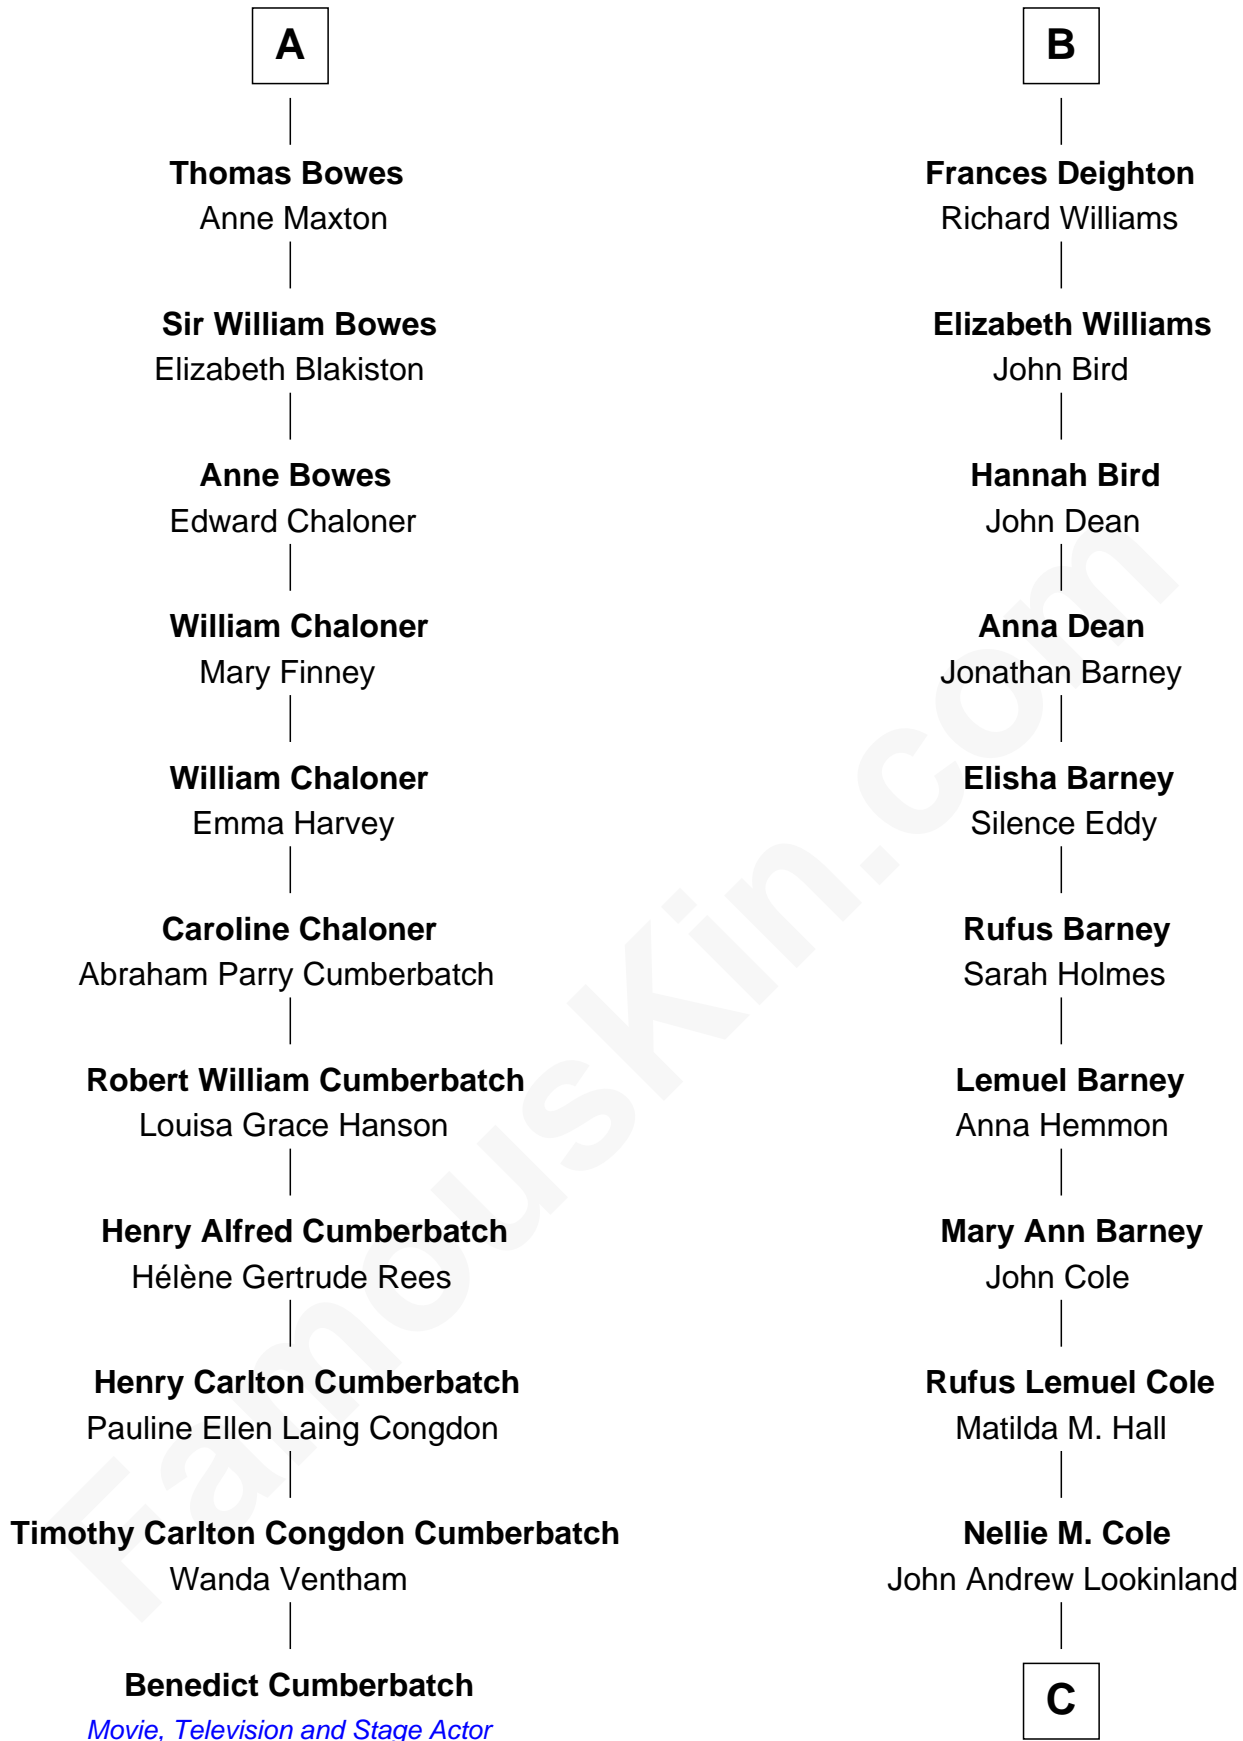

# FamousKin.com Relationship Chart of

**Benedict Cumberbatch**  
*Movie, Television and Stage Actor*

17th cousin 2 times removed of

**Michael Lookinland**  
*TV Actor*

**C**

**Orrin Paul Lookinland**

Madeline Tait

**Paul Russell Lookinland**

Karen Ruth McKinney

**Michael Lookinland**

*TV Actor*

FamousKin.com