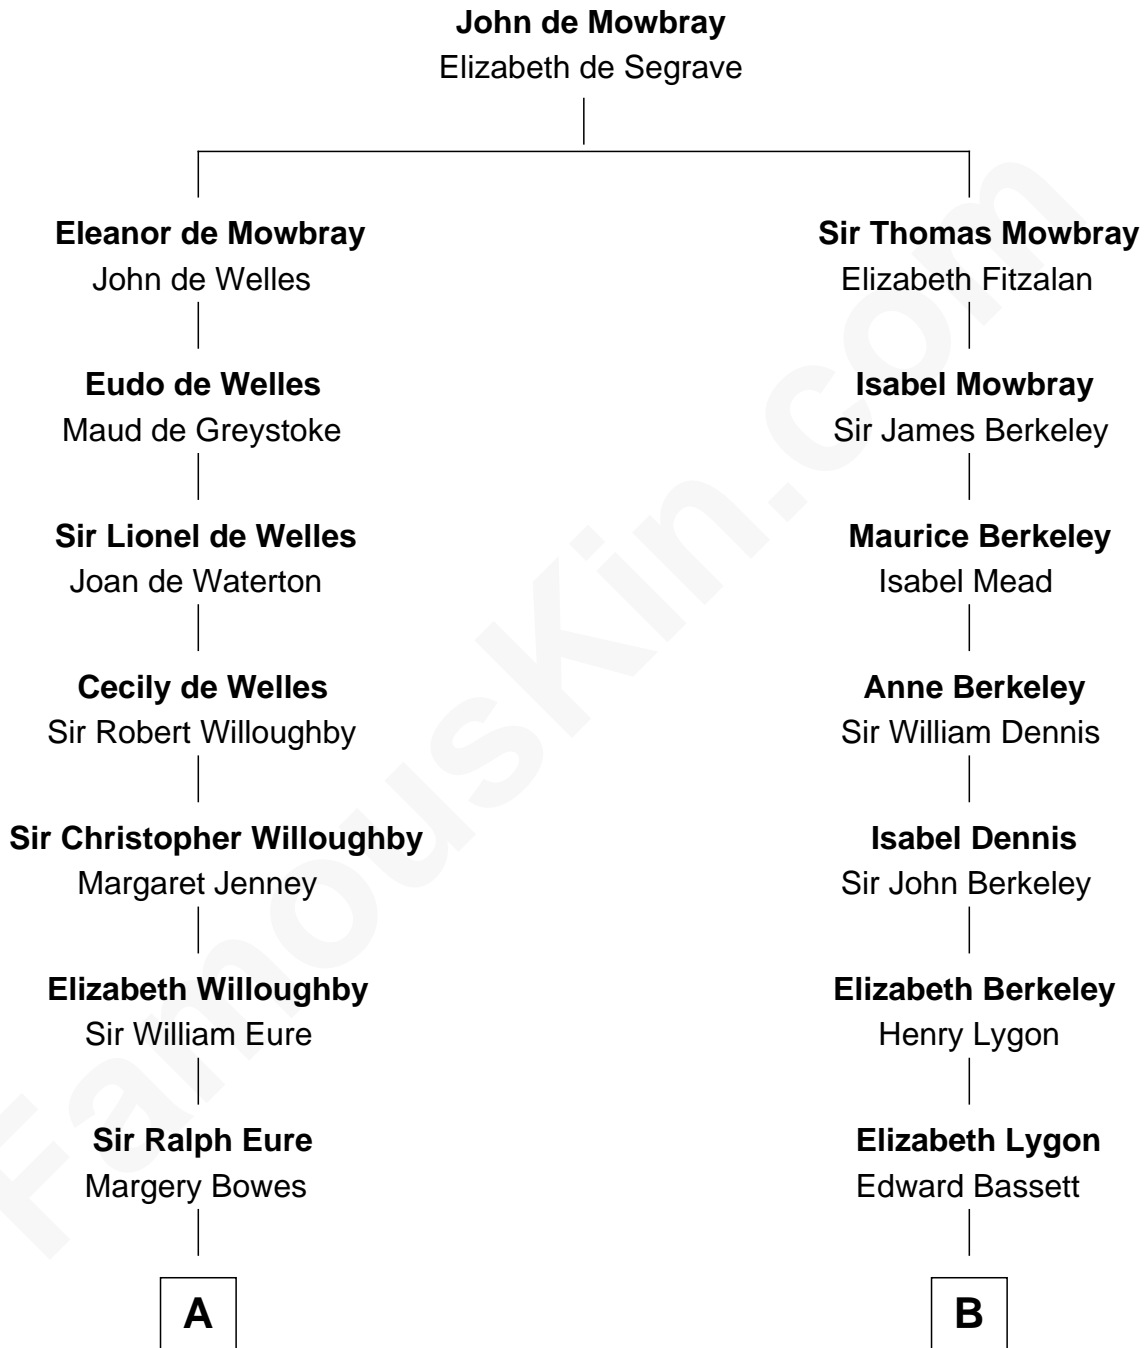

FamousKin.com

Relationship Chart of

Benedict Cumberbatch
Movie, Television and Stage Actor

20th cousin of

Michael Lookinland
TV Actor

C

Henry Alfred Cumberbatch

Hélène Gertrude Rees

Henry Carlton Cumberbatch

Pauline Ellen Laing Congdon

Timothy Carlton Congdon Cumberbatch

Wanda Venham

Benedict Cumberbatch

Movie, Television and Stage Actor

D

Nellie M. Cole