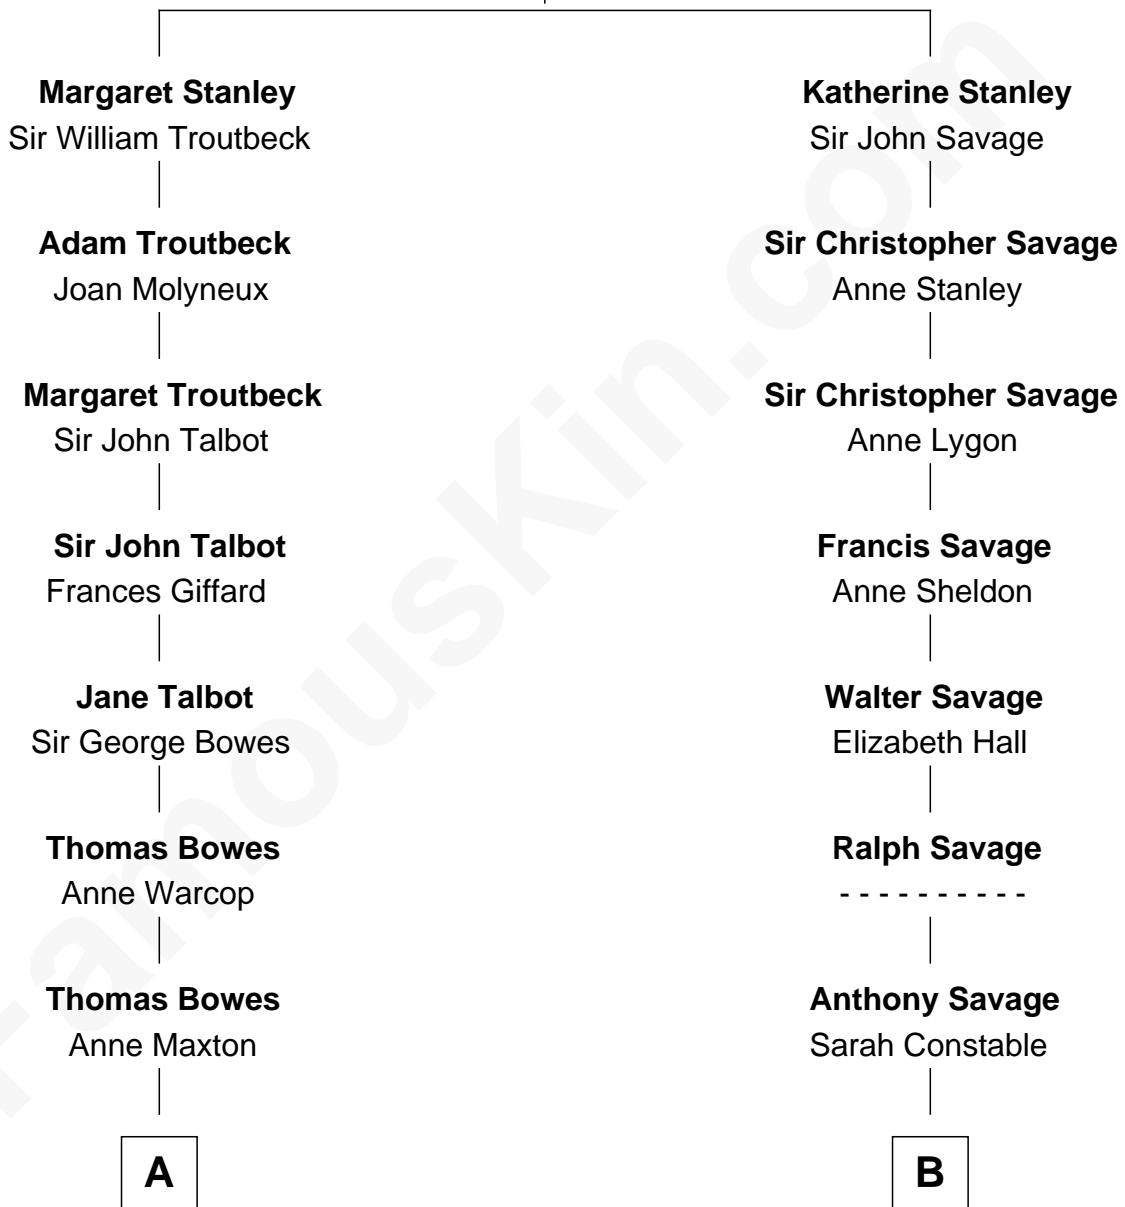

FamousKin.com

Relationship Chart of

Benedict Cumberbatch
Movie, Television and Stage Actor

16th cousin 1 time removed of

Parker Stevenson
TV and Movie Actor

Sir Thomas Stanley
 Joan Goushill

Benedict Cumberbatch photo by [Gage Skidmore](#) (CC BY-SA 2.0)