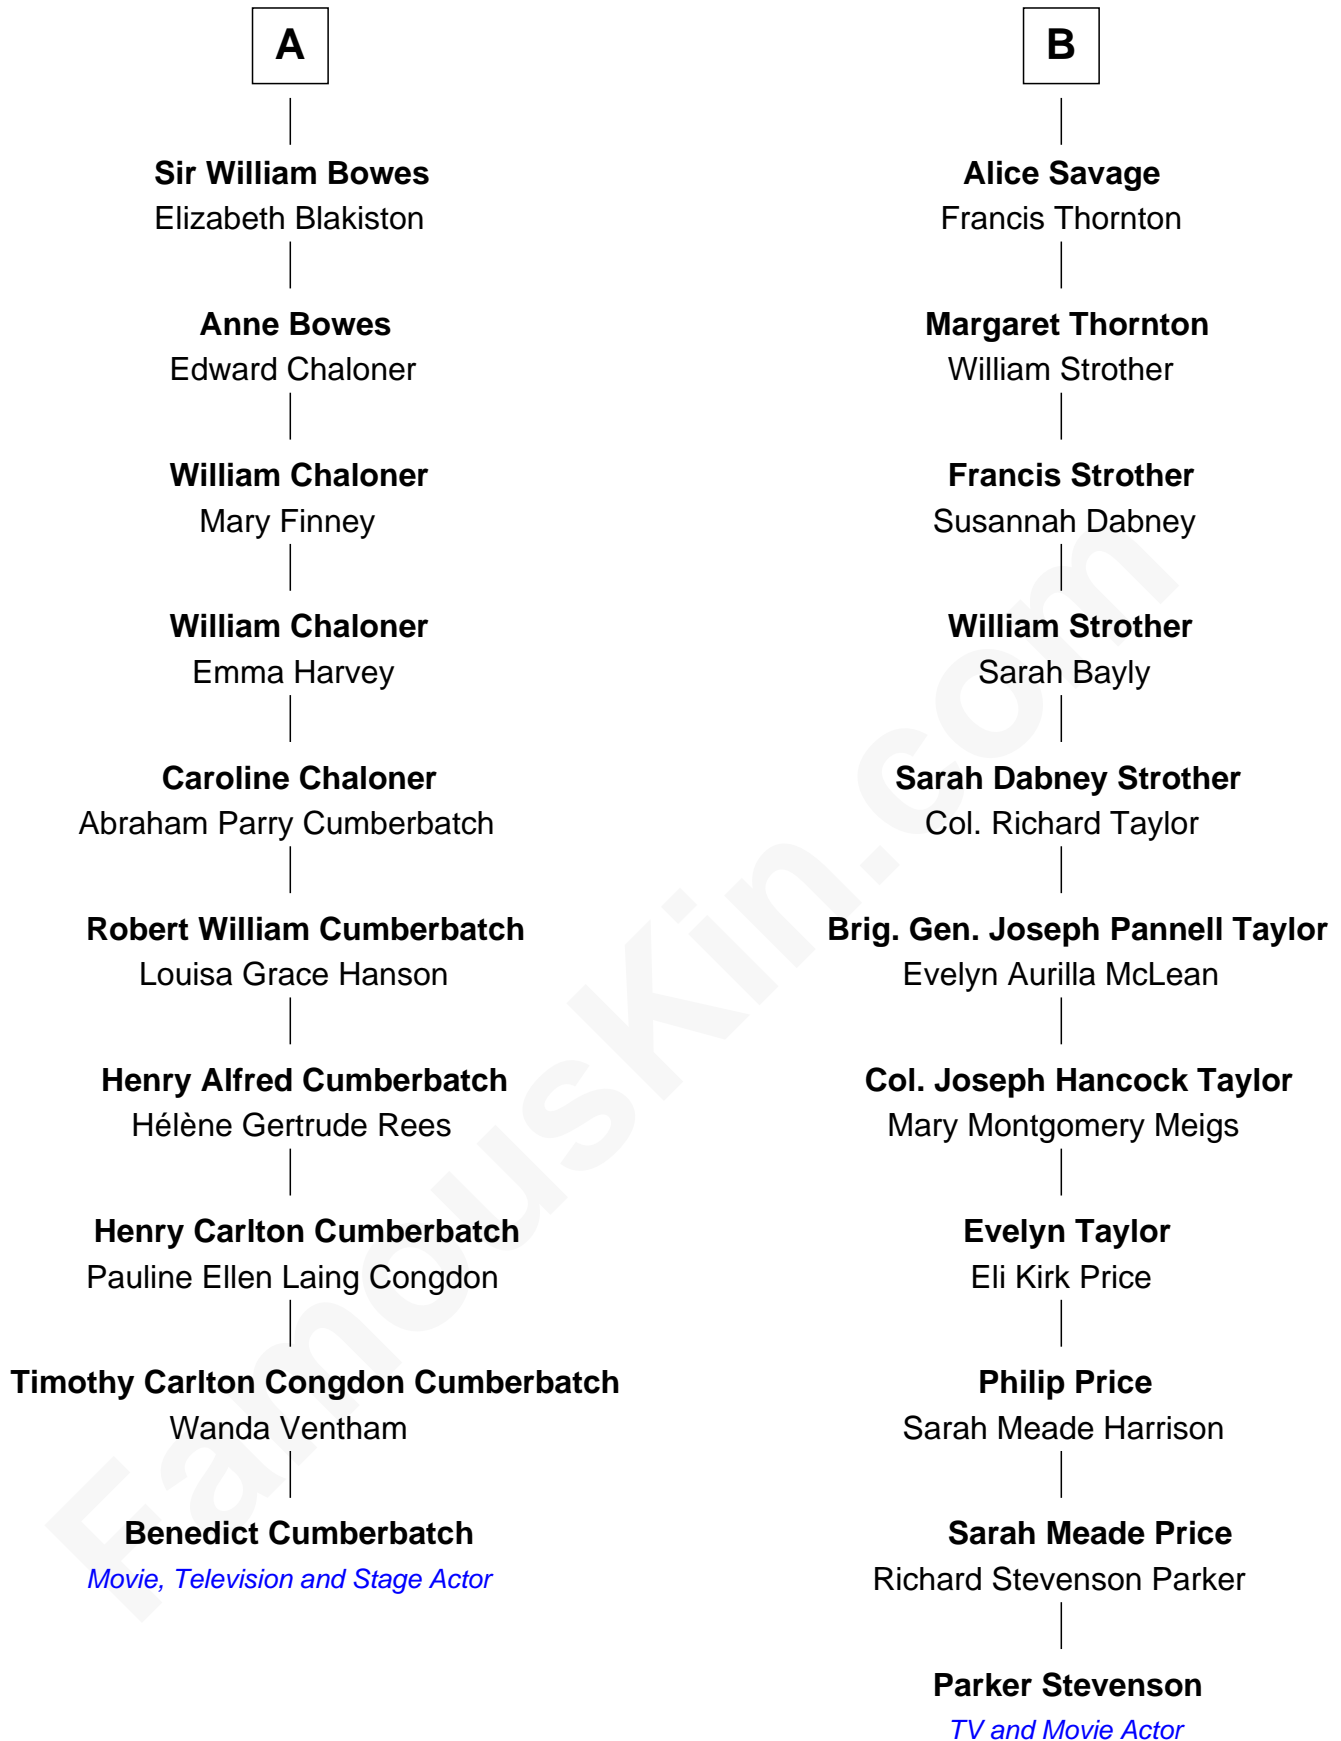

FamousKin.com

Relationship Chart of

Benedict Cumberbatch
Movie, Television and Stage Actor

16th cousin 1 time removed of

Parker Stevenson
TV and Movie Actor

Sir Thomas Stanley
 Joan Goushill

Benedict Cumberbatch photo by [Gage Skidmore](#) (CC BY-SA 2.0)