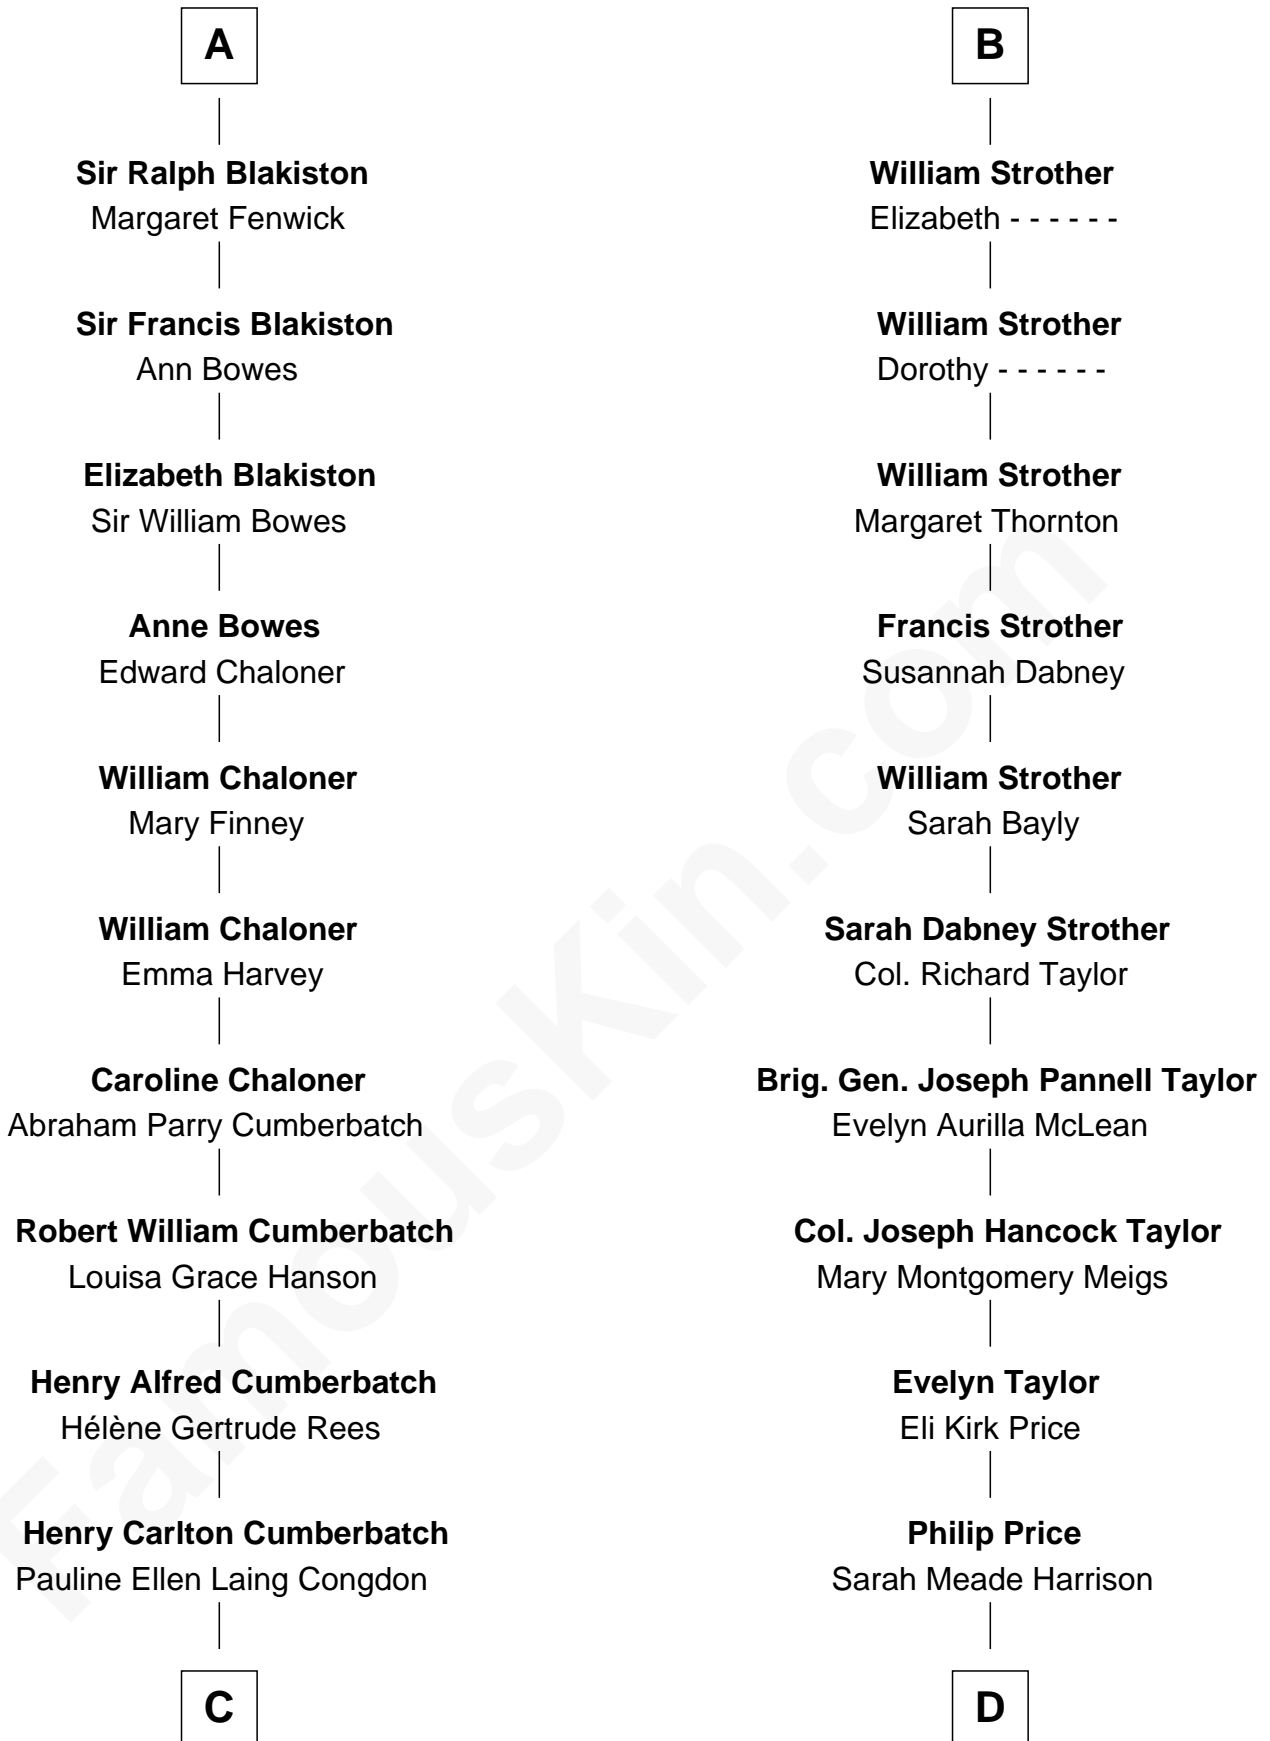

FamousKin.com
Relationship Chart of
Benedict Cumberbatch
Movie, Television and Stage Actor

18th cousin of

Parker Stevenson
TV and Movie Actor

C

Timothy Carlton Congdon Cumberbatch

Wanda Ventham

Benedict Cumberbatch