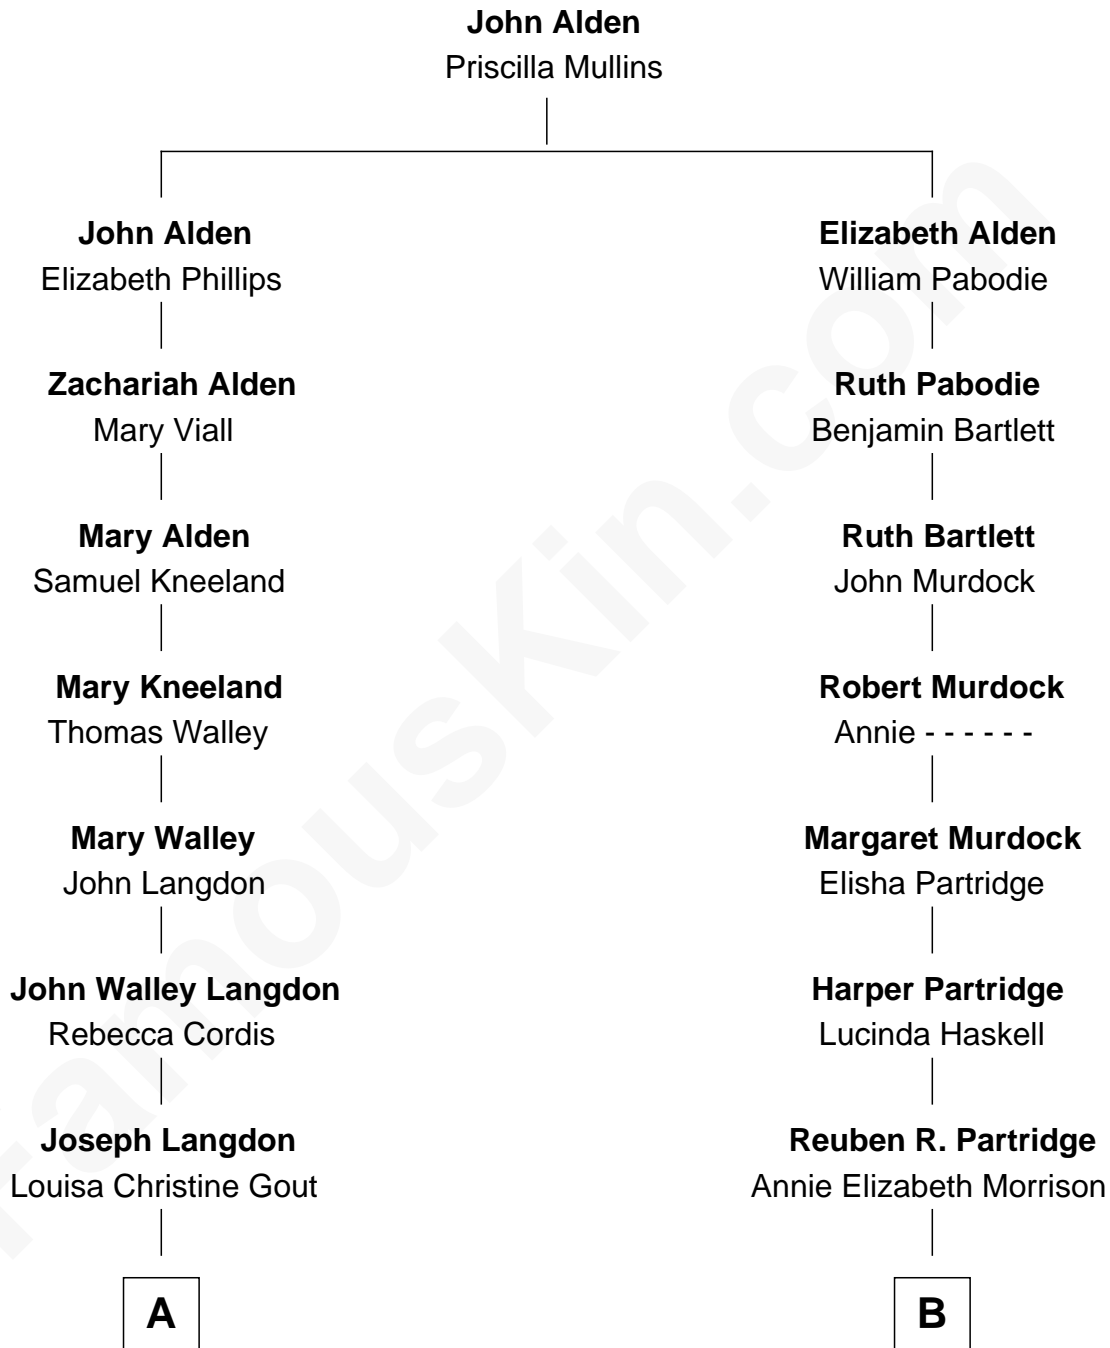

FamousKin.com Relationship Chart of

Benedict Cumberbatch
Movie, Television and Stage Actor

10th cousin 1 time removed of

Diane Brewster
TV and Movie Actress

A

Ida Josephine Langdon

Thomas Bowen Rees

Hélène Gertrude Rees

Henry Alfred Cumberbatch

Henry Carlton Cumberbatch

Pauline Ellen Laing Congdon

Timothy Carlton Congdon Cumberbatch

Wanda Ventham

Benedict Cumberbatch

Movie, Television and Stage Actor

B